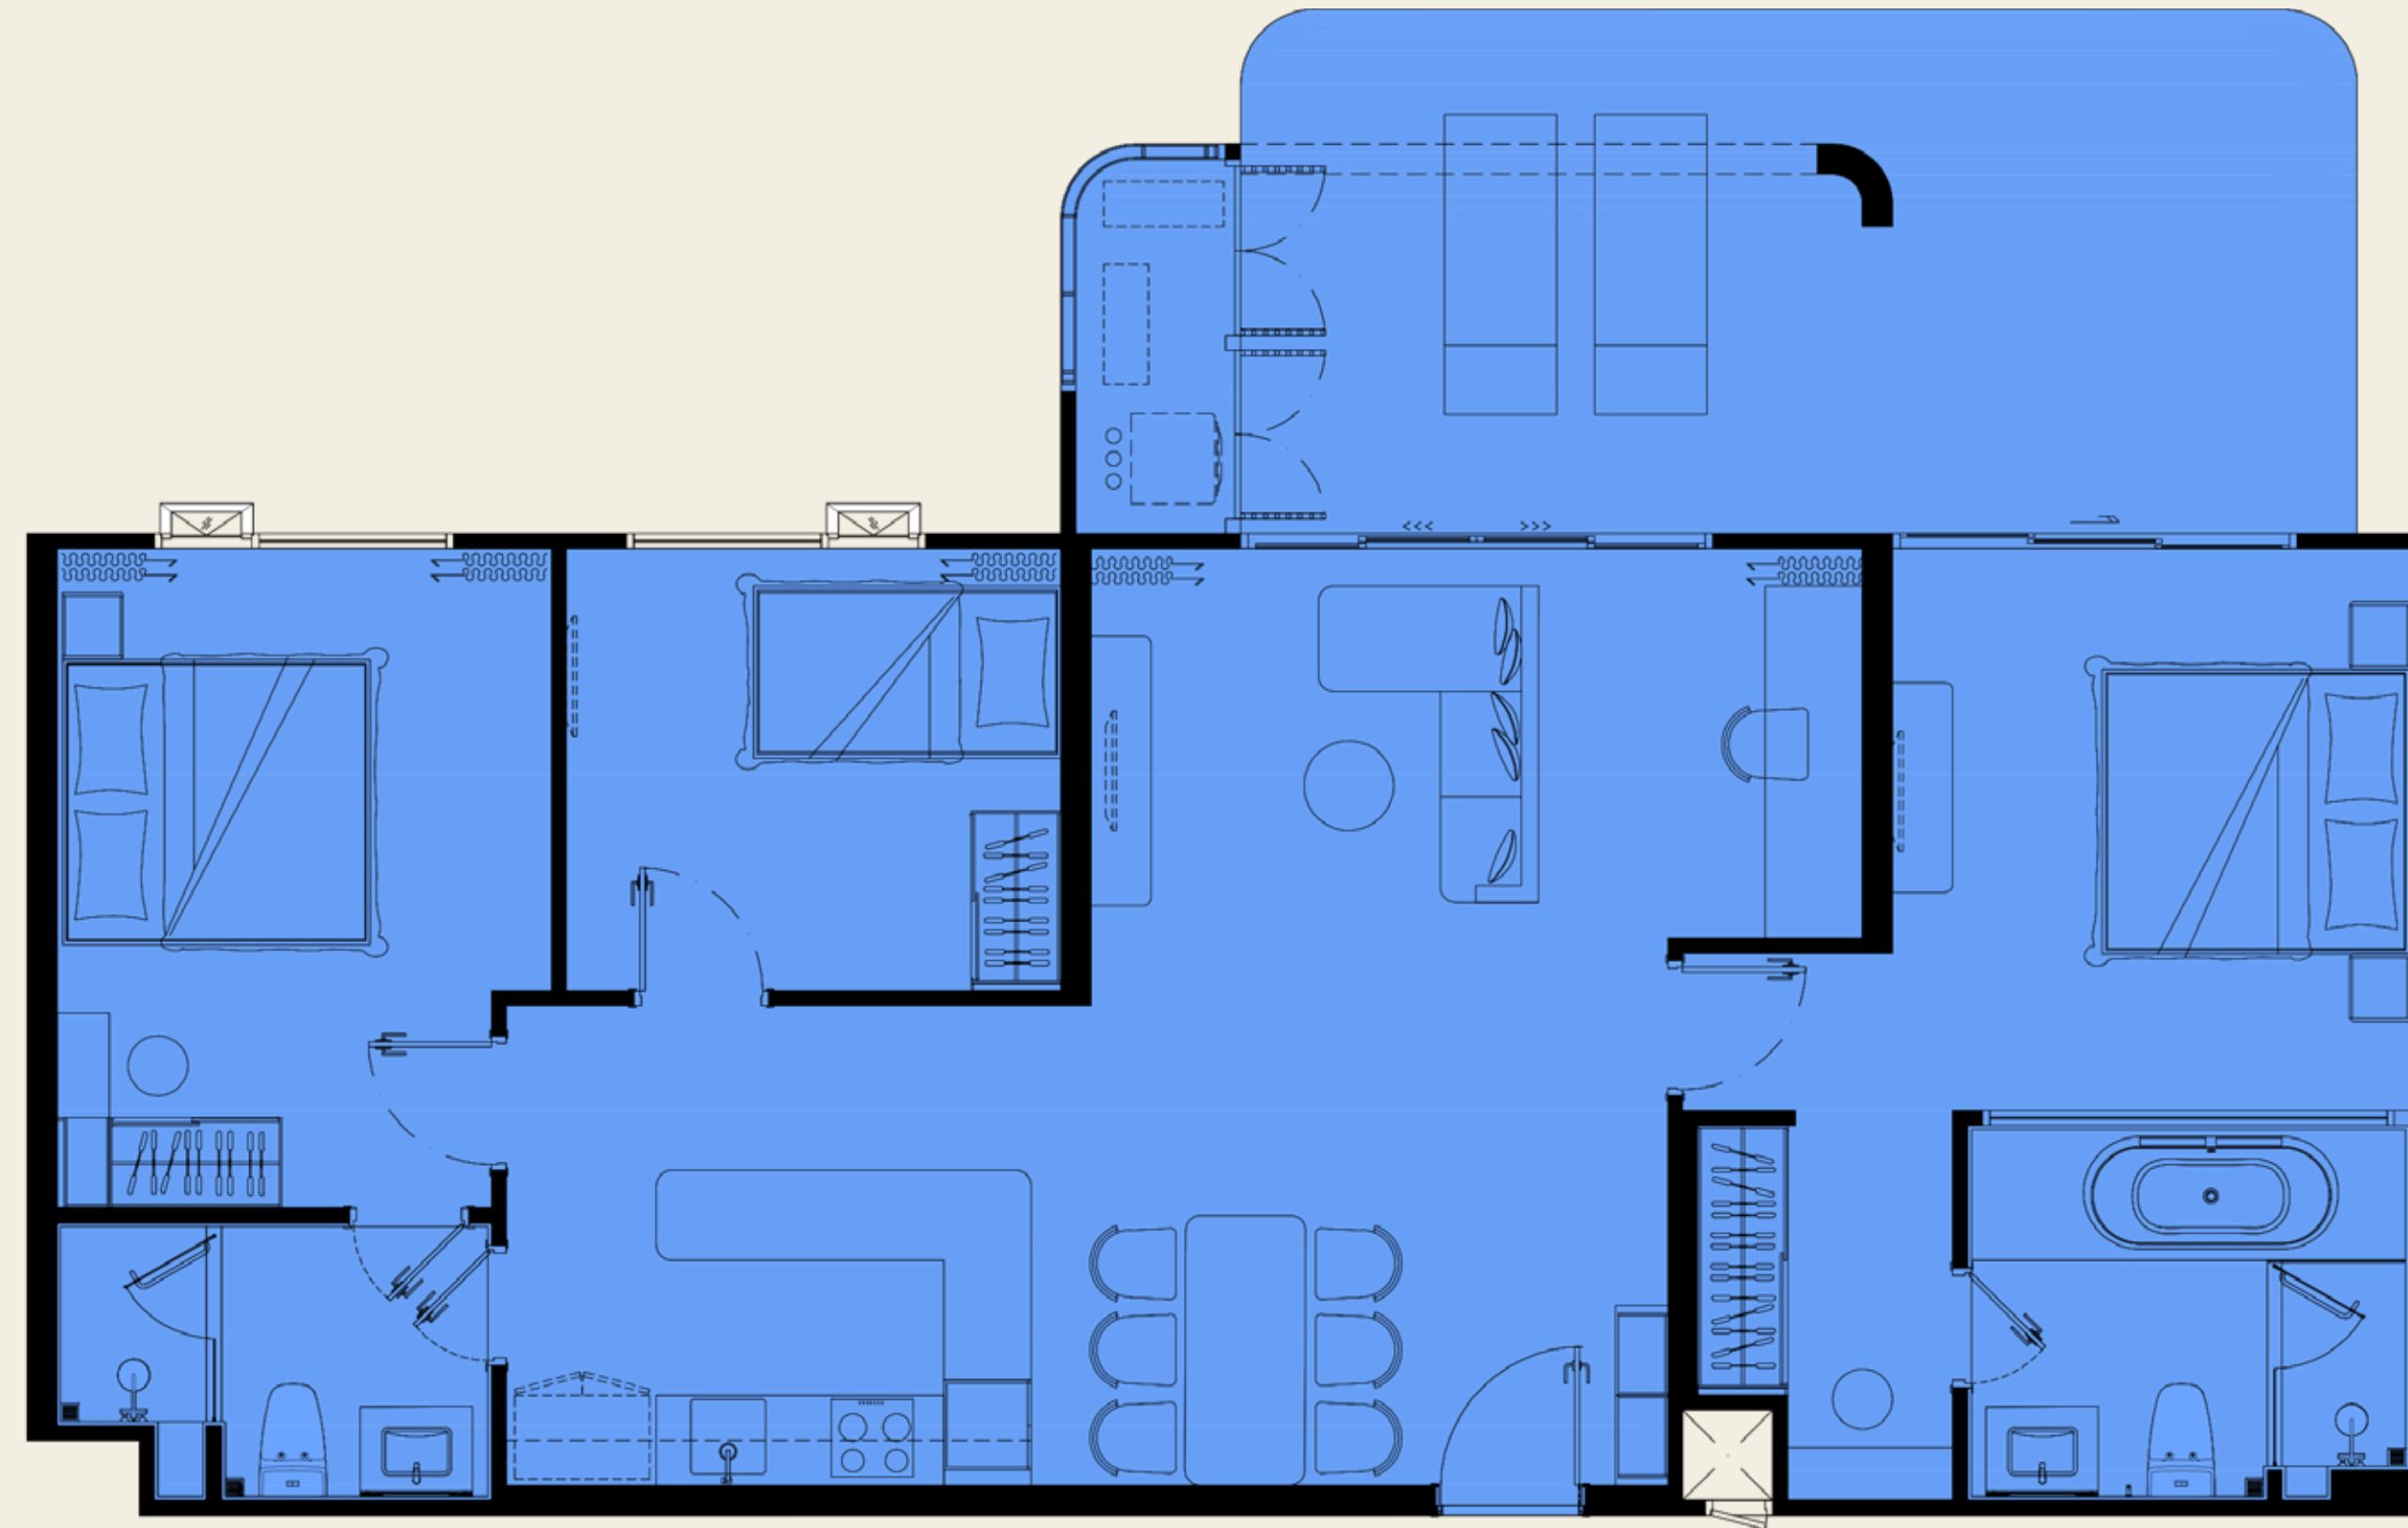

UNIT PLAN

The TITLE
vivana

2 BEDROOM PENTHOUSE 01

89.00 SQ.M.

COMPANY RESERVES THE RIGHT TO AMEND THE TERMS AND CONDITIONS OR WITHDRAW THE CARD, AT ANY TIME FOR ANY REASON, WITHOUT PRIOR NOTICE.

ASSETWISE  Rhom Bho Property

UNIT PLAN

The TITLE
vivana

2 BEDROOM PENTHOUSE 01A

100.00 SQ.M.

*COMPANY RESERVES THE RIGHT TO AMEND THE TERMS AND CONDITIONS OR WITHDRAW THE CARD, AT ANY TIME FOR ANY REASON, WITHOUT PRIOR NOTICE.

ASSETWISE  Rhom Bho Property

UNIT PLAN

The TITLE
vivana

2 BEDROOM PENTHOUSE 02

120.50 SQ.M.

COMPANY RESERVES THE RIGHT TO AMEND THE TERMS AND CONDITIONS OR WITHDRAW THE CARD, AT ANY TIME FOR ANY REASON, WITHOUT PRIOR NOTICE.

ASSETWISE  Rhom Bho Property

UNIT PLAN

The TITLE
vivana

2 BEDROOM PENTHOUSE 02A

128.50 SQ.M.

*COMPANY RESERVES THE RIGHT TO AMEND THE TERMS AND CONDITIONS OR WITHDRAW THE CARD, AT ANY TIME FOR ANY REASON, WITHOUT PRIOR NOTICE.

ASSETWISE  Rhom Bho Property