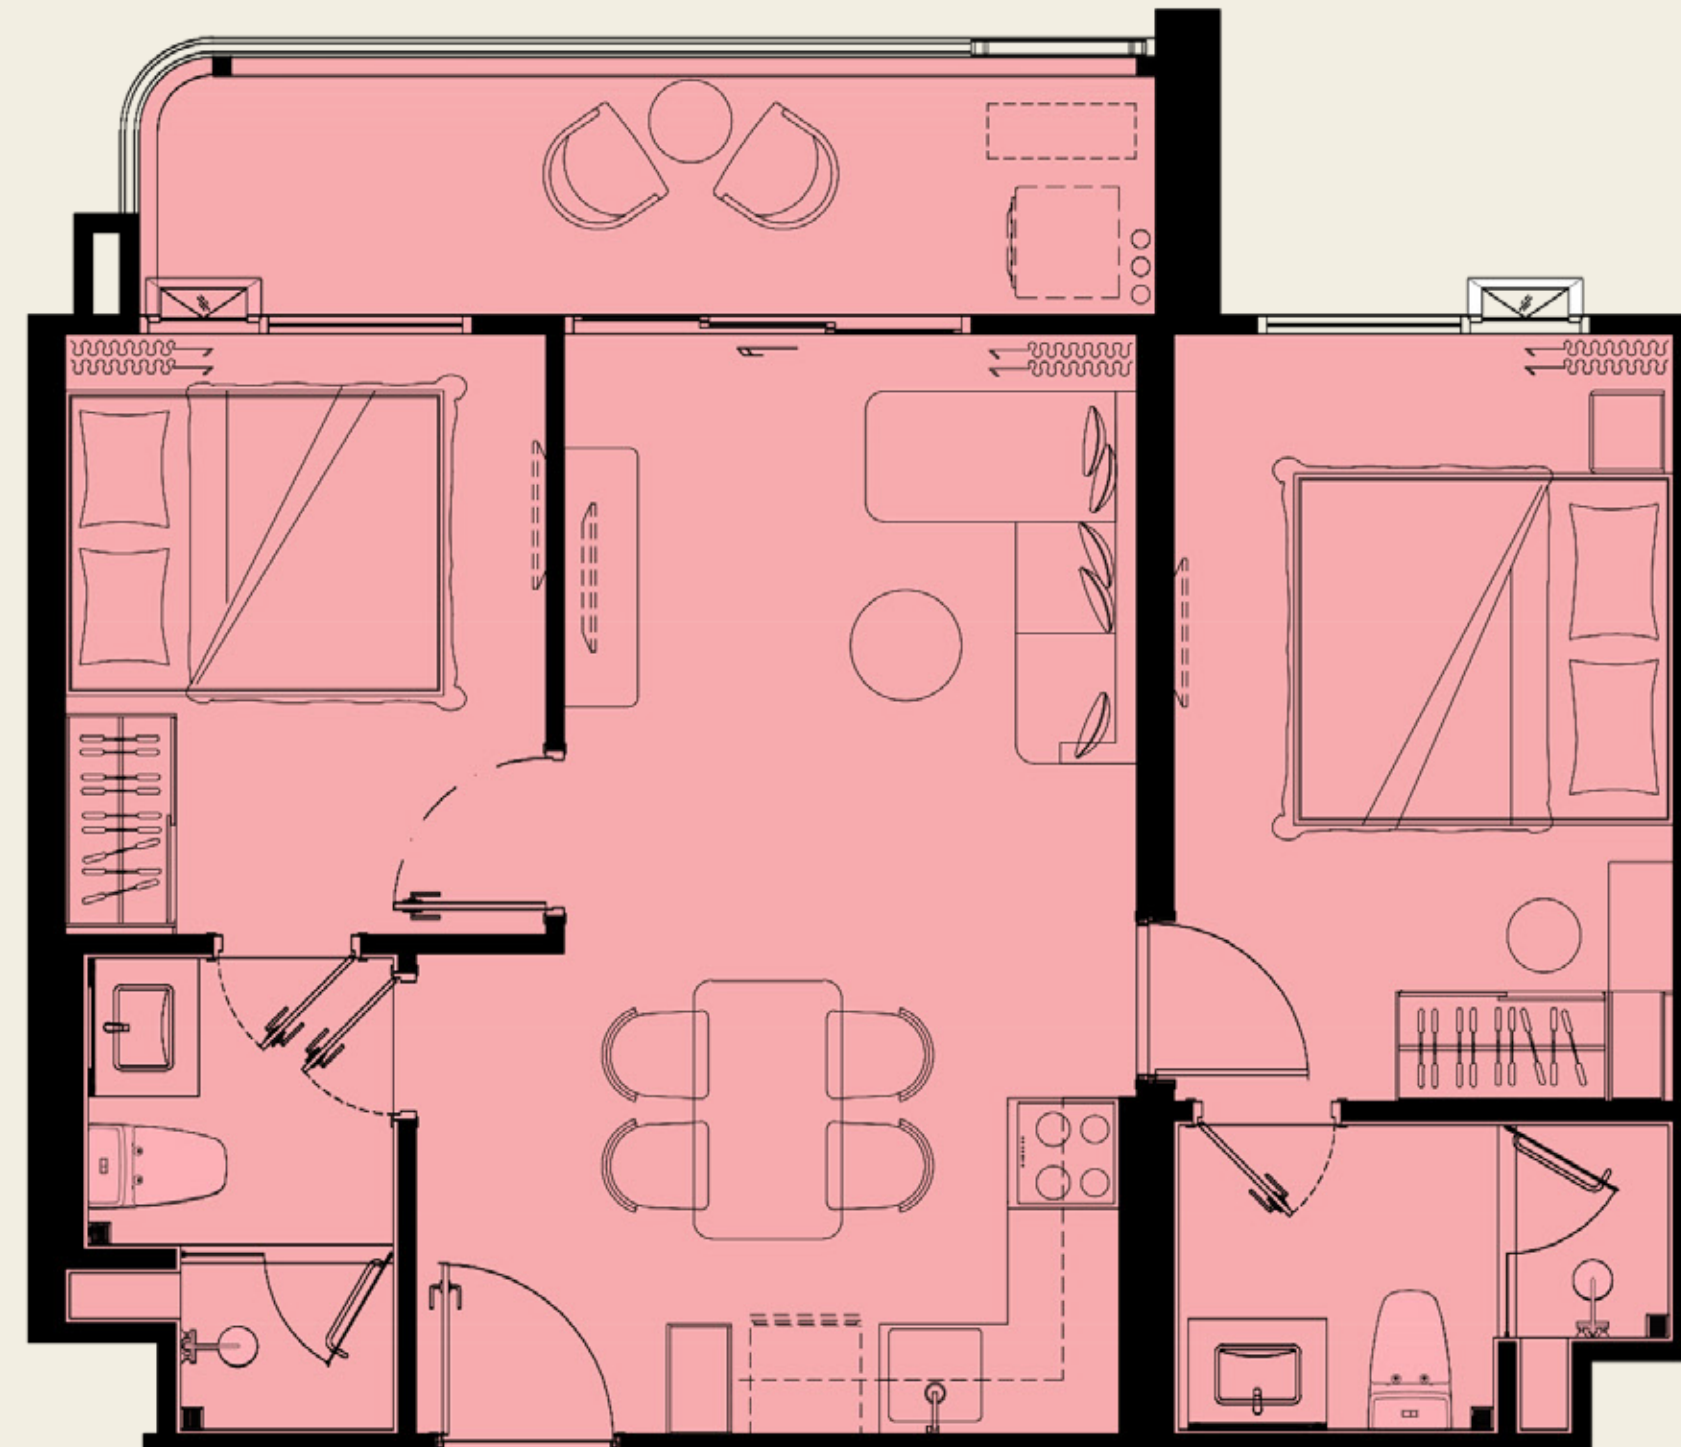

2 BEDROOM M2

60.00 SQ.M.

COMPANY RESERVES THE RIGHT TO AMEND THE TERMS AND CONDITIONS OR WITHDRAW THE CARD, AT ANY TIME FOR ANY REASON, WITHOUT PRIOR NOTICE.

ASSETWISE  Rhom Bho Property

UNIT PLAN

The TITLE
vivana

2 BEDROOM M3

60.00 SQ.M.

*COMPANY RESERVES THE RIGHT TO AMEND THE TERMS AND CONDITIONS OR WITHDRAW THE CARD, AT ANY TIME FOR ANY REASON, WITHOUT PRIOR NOTICE.

UNIT PLAN

The TITLE
vivana

2 BEDROOM M4

60.00 SQ.M.