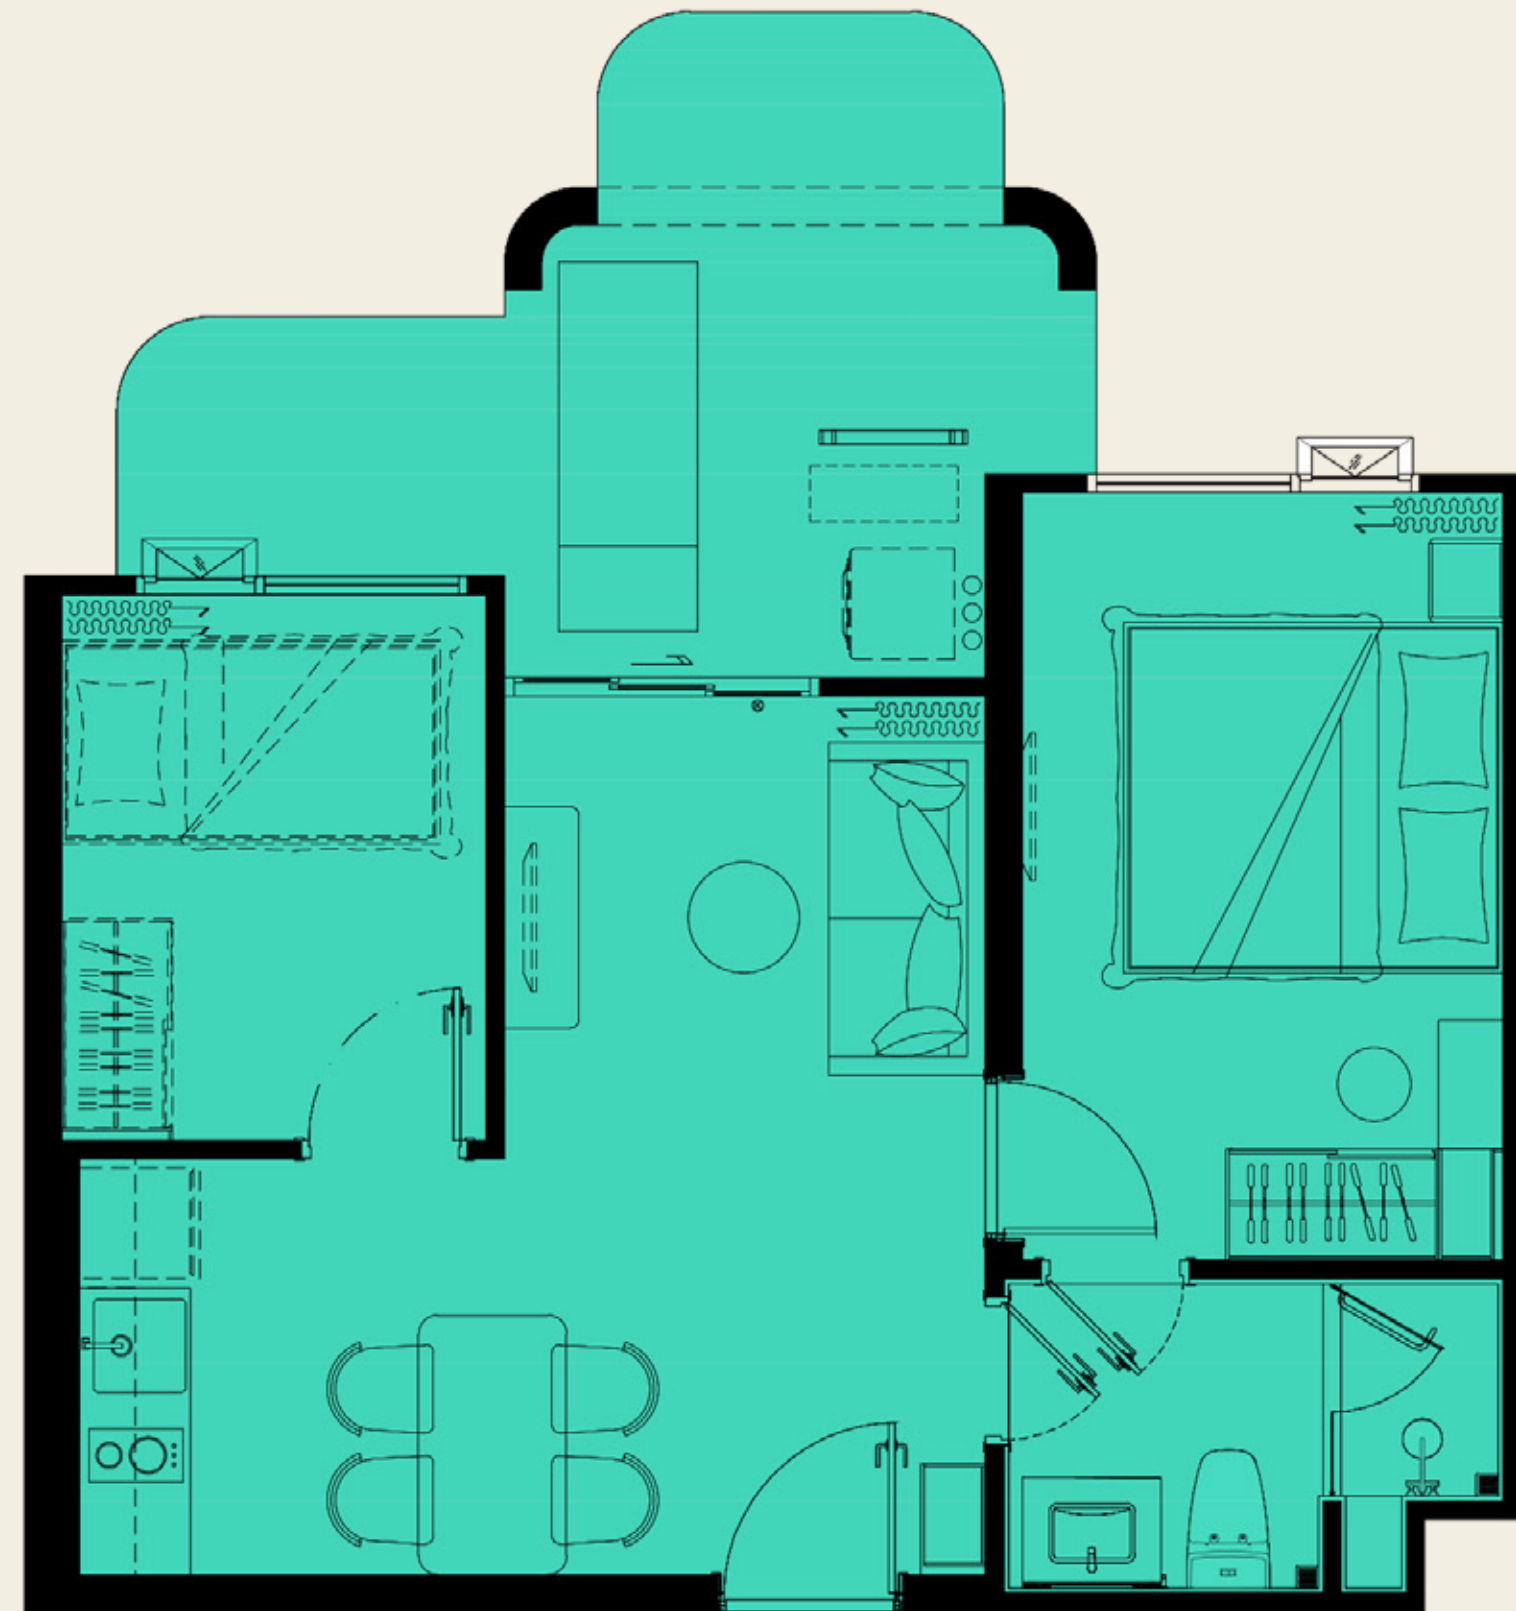

UNIT PLAN

The TITLE
vivana

1 BEDROOM PLUS A1M

56.00 SQ.M.

COMPANY RESERVES THE RIGHT TO AMEND THE TERMS AND CONDITIONS OR WITHDRAW THE CARD, AT ANY TIME FOR ANY REASON, WITHOUT PRIOR NOTICE.

ASSETWISE Rhom Bho Property