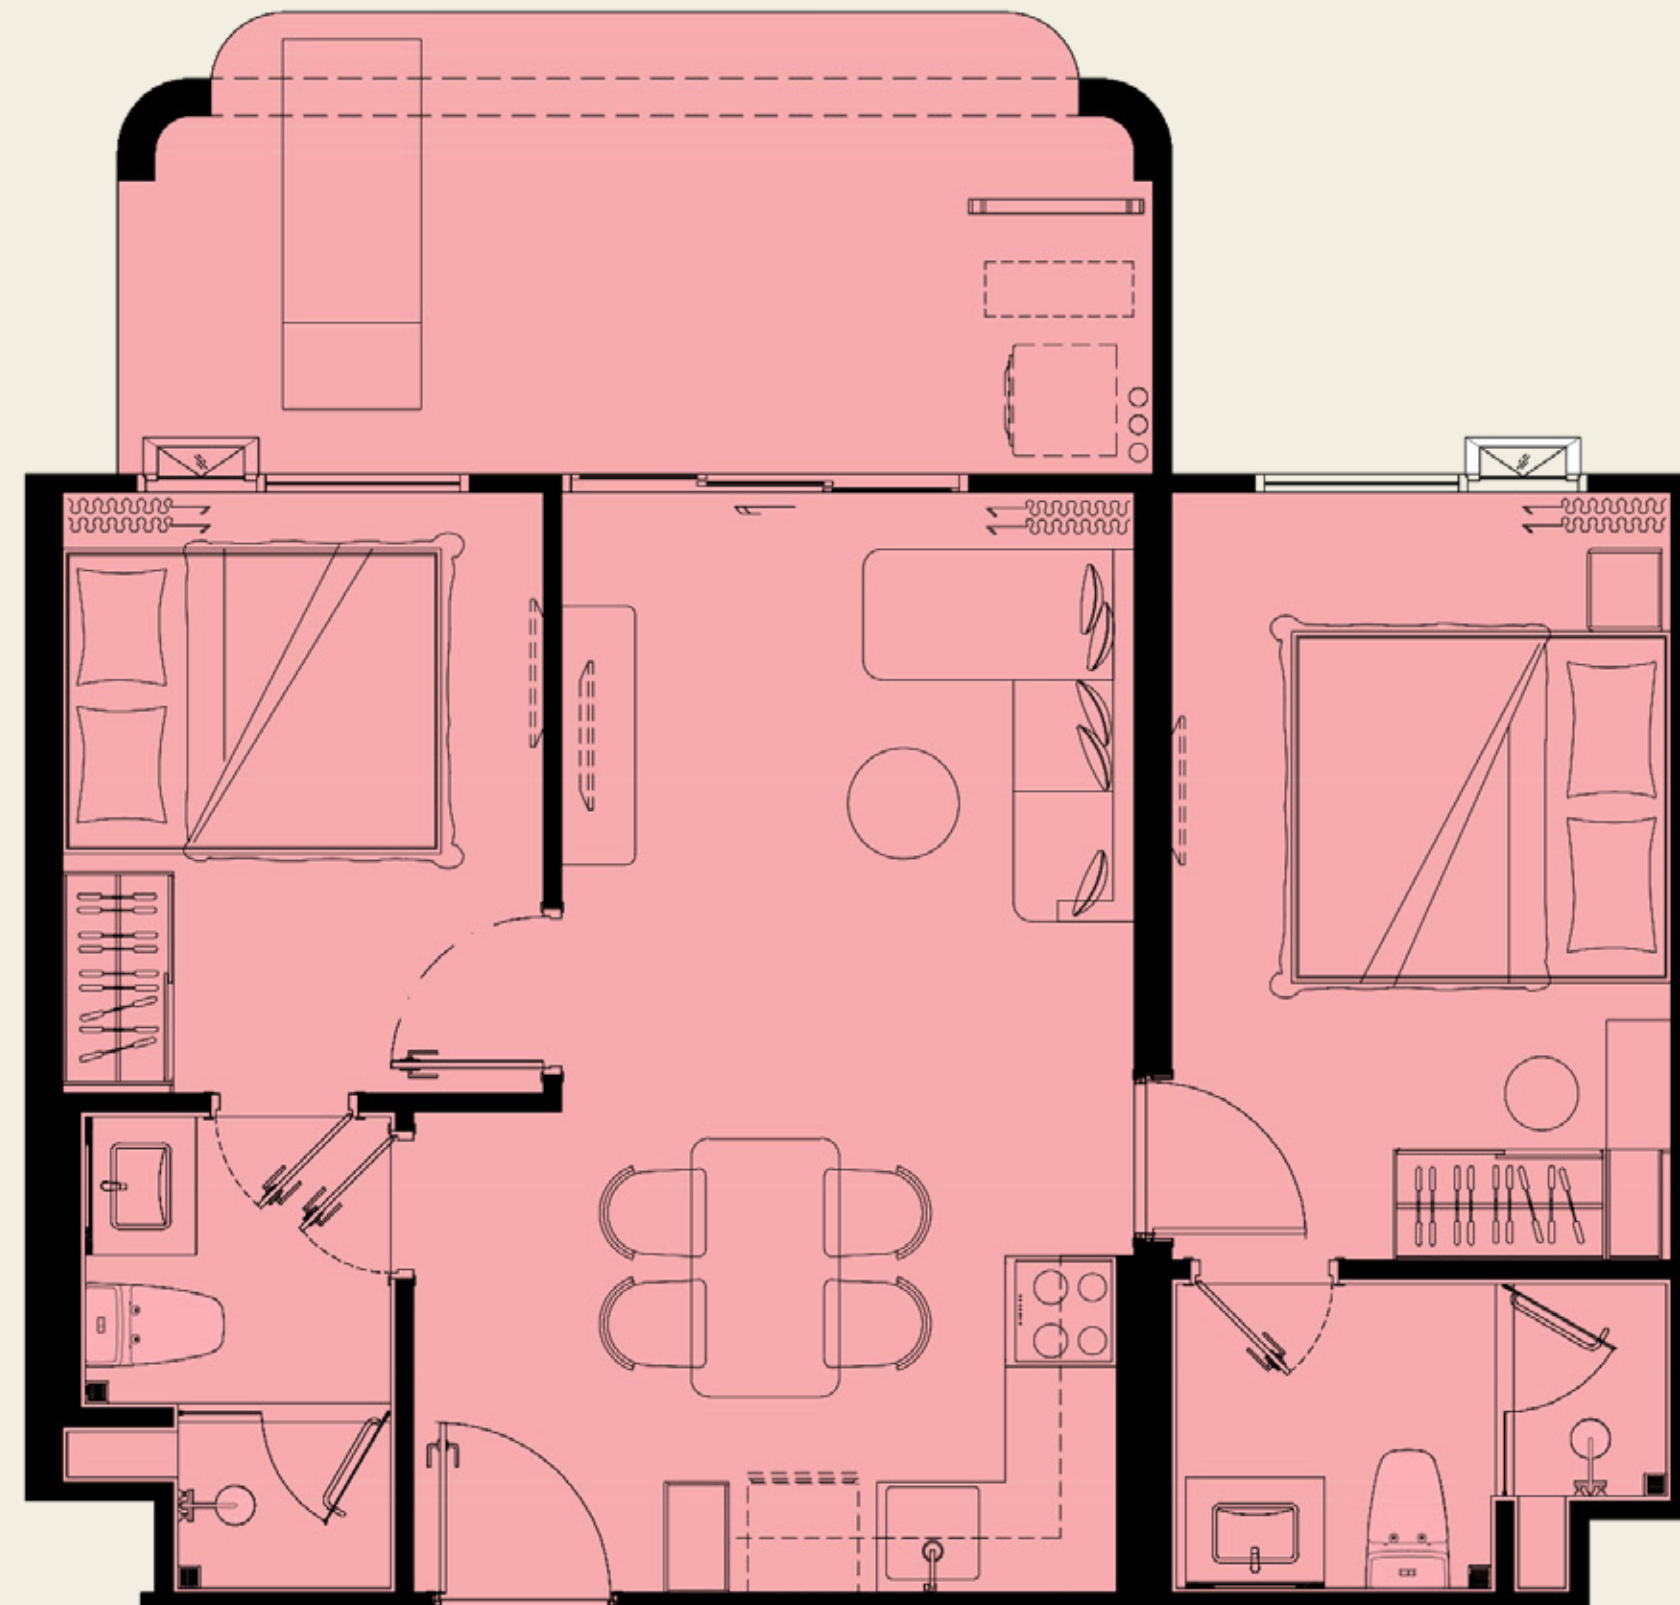

*COMPANY RESERVES THE RIGHT TO AMEND THE TERMS AND CONDITIONS OR WITHDRAW THE CARD, AT ANY TIME FOR ANY REASON, WITHOUT PRIOR NOTICE.

UNIT PLAN

The TITLE
vivana

2 BEDROOM MA1M

66.00 SQ.M.

COMPANY RESERVES THE RIGHT TO AMEND THE TERMS AND CONDITIONS OR WITHDRAW THE CARD, AT ANY TIME FOR ANY REASON, WITHOUT PRIOR NOTICE.

ASSETWISE  Rhom Bho Property

UNIT PLAN

The TITLE
vivana

2 BEDROOM MA2

66.00 SQ.M.

COMPANY RESERVES THE RIGHT TO AMEND THE TERMS AND CONDITIONS OR WITHDRAW THE CARD, AT ANY TIME FOR ANY REASON, WITHOUT PRIOR NOTICE.