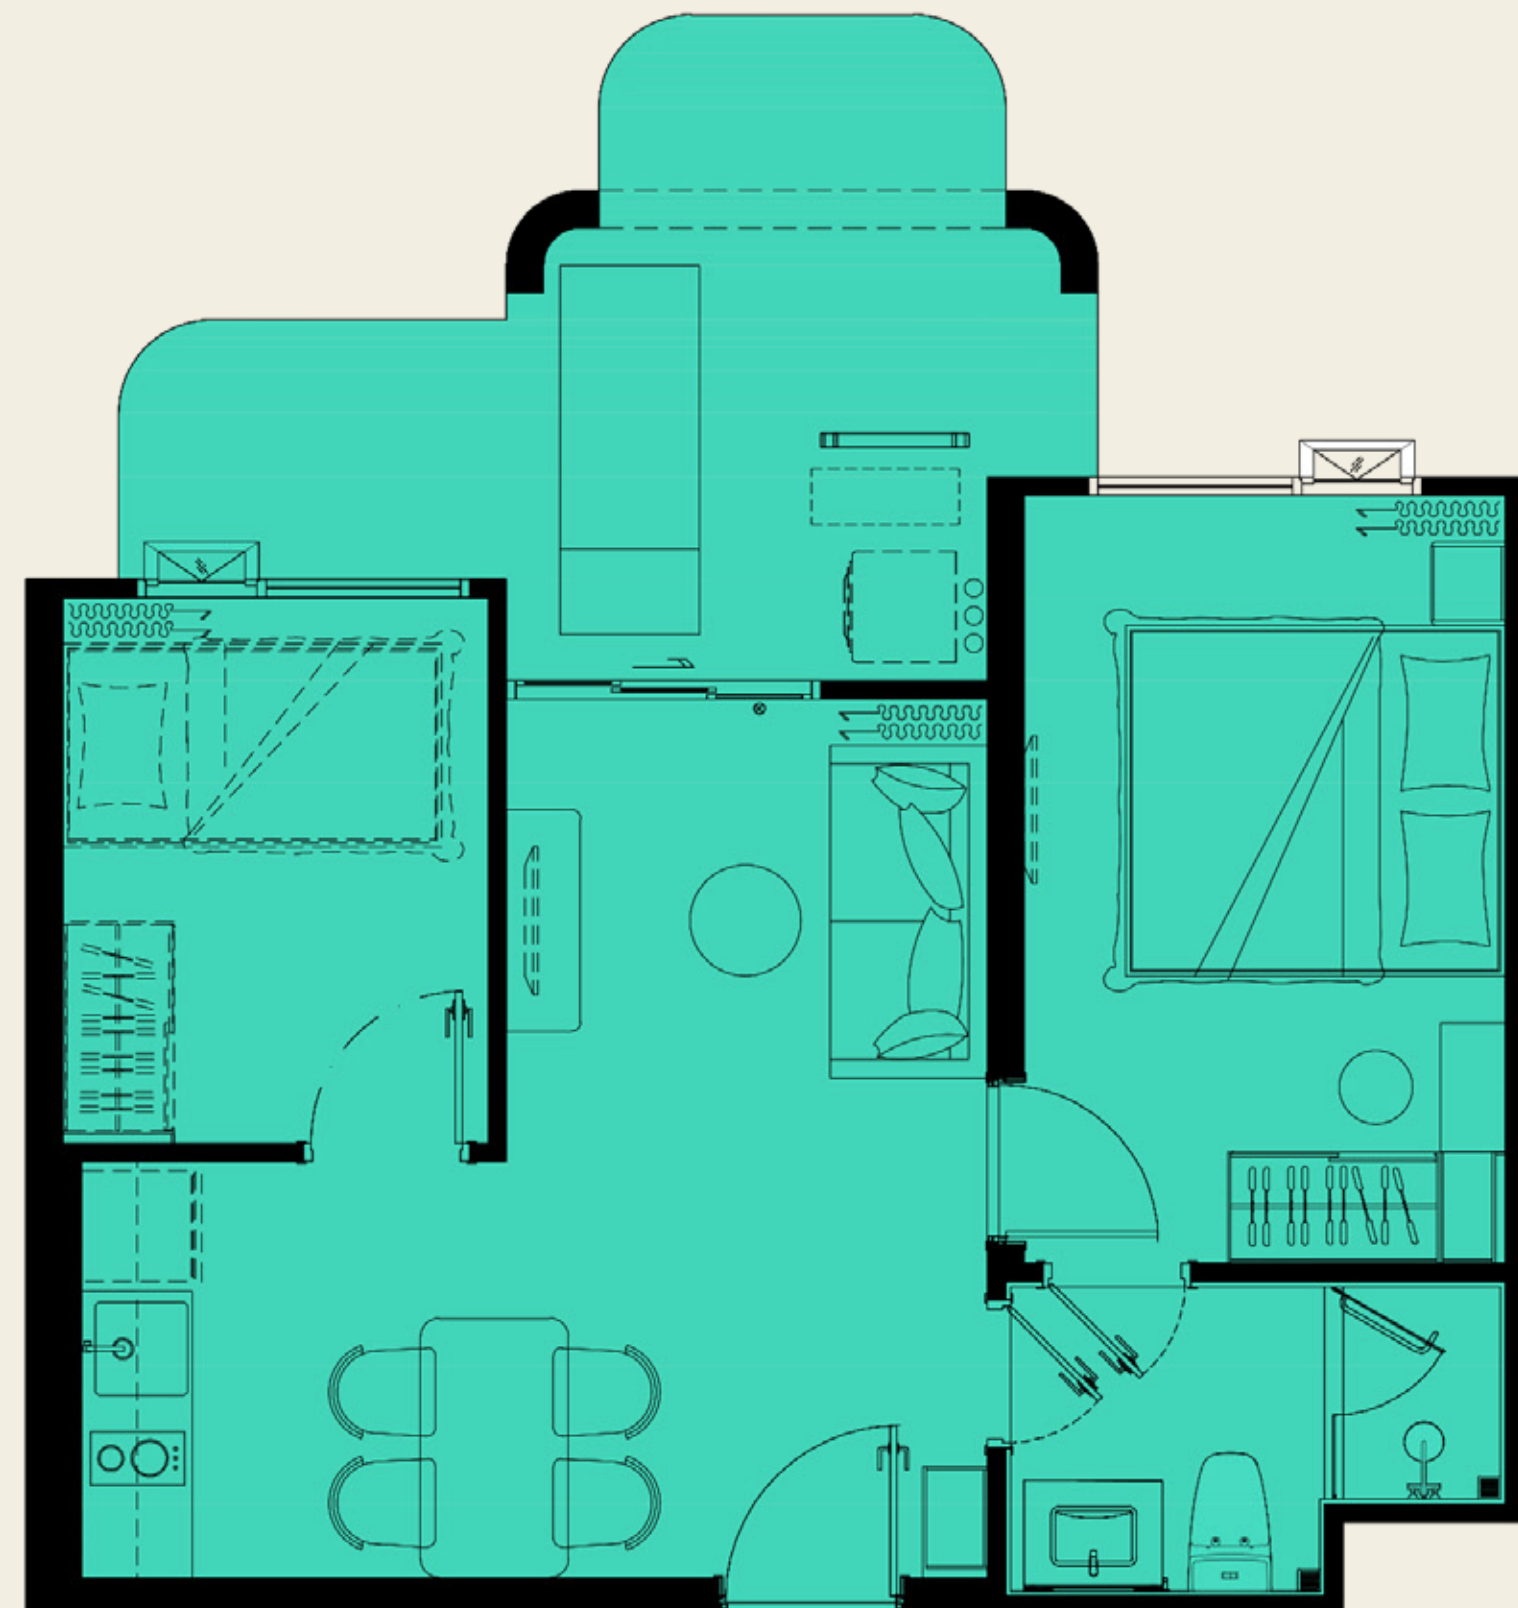

UNIT PLAN

The TITLE
vivana

1 BEDROOM PLUS A3

55.50 SQ.M.

COMPANY RESERVES THE RIGHT TO AMEND THE TERMS AND CONDITIONS OR WITHDRAW THE CARD, AT ANY TIME FOR ANY REASON, WITHOUT PRIOR NOTICE.

ASSETWISE Rhom Bho Property