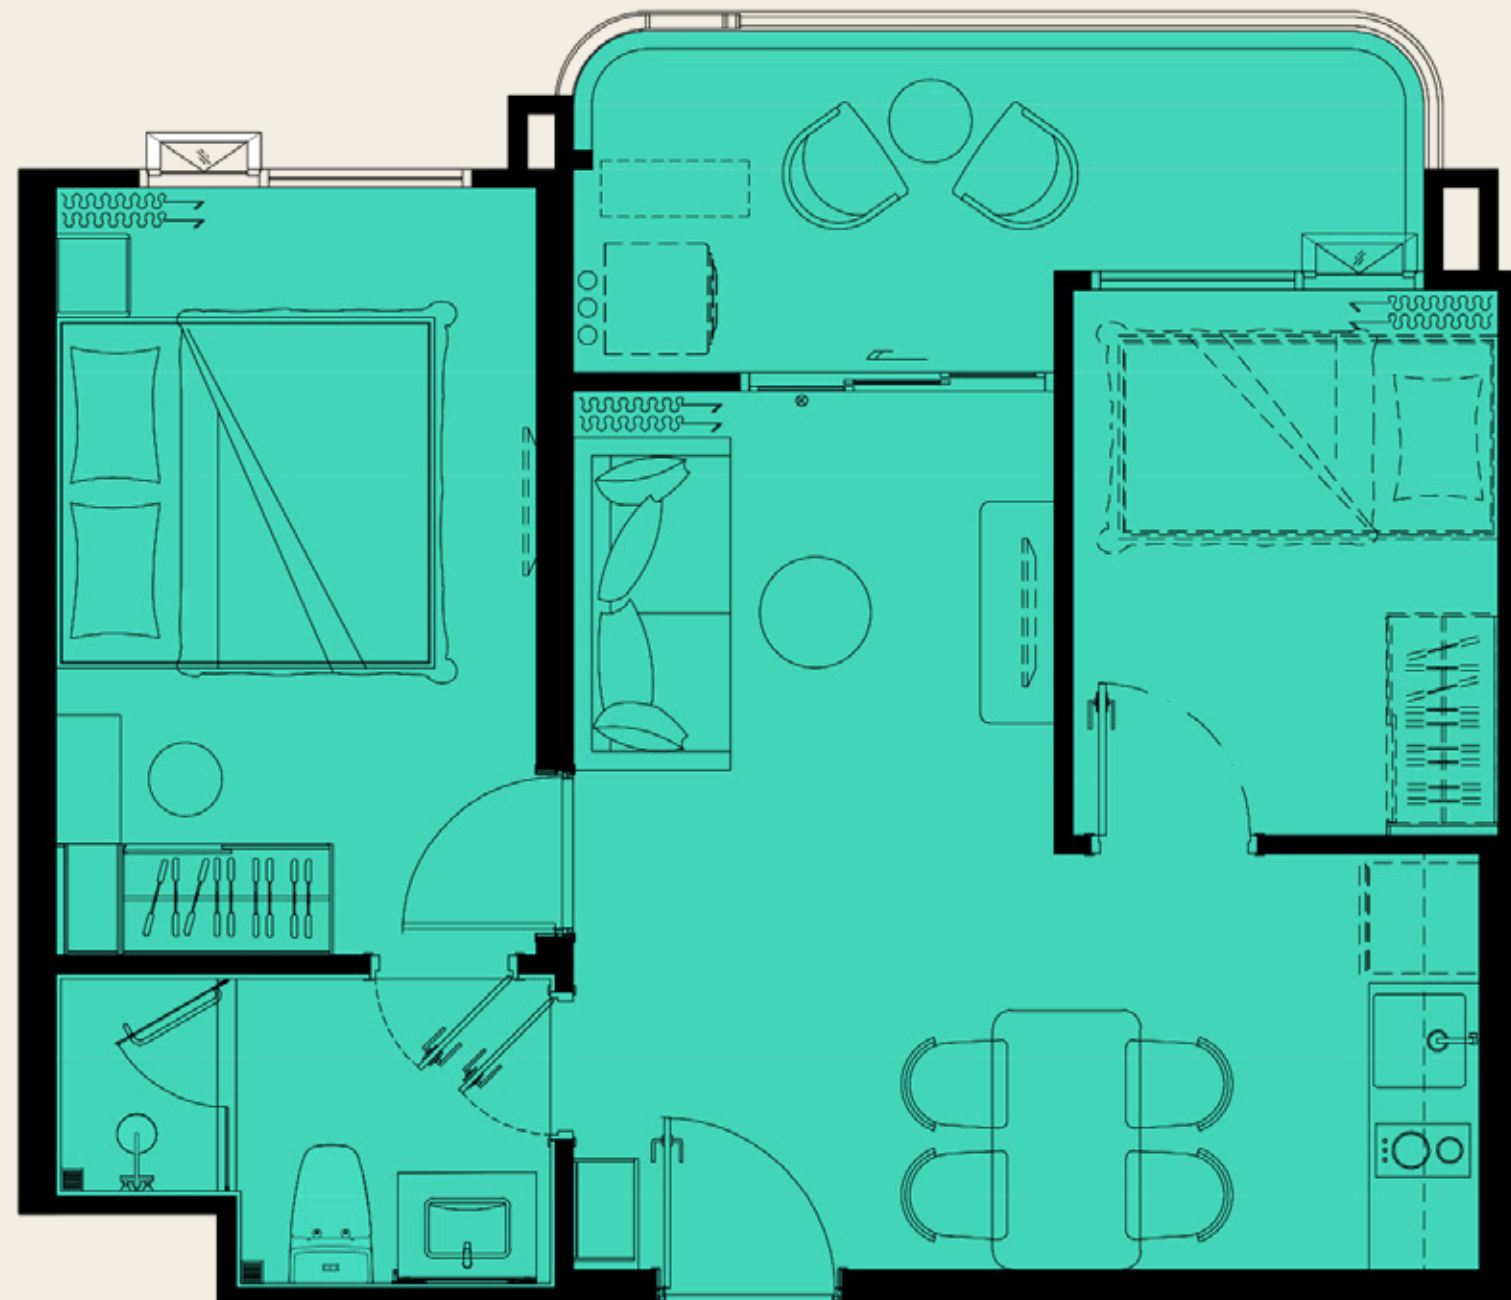

UNIT PLAN

The TITLE
vivana

1 BEDROOM PLUS 2M
50.50 SQ.M.

COMPANY RESERVES THE RIGHT TO AMEND THE TERMS AND CONDITIONS OR WITHDRAW THE CARD, AT ANY TIME FOR ANY REASON, WITHOUT PRIOR NOTICE.

ASSETWISE  Rhom Bho Property

UNIT PLAN

The TITLE
vivana

1 BEDROOM PLUS 3
50.00 SQ.M.

COMPANY RESERVES THE RIGHT TO AMEND THE TERMS AND CONDITIONS OR WITHDRAW THE CARD, AT ANY TIME FOR ANY REASON, WITHOUT PRIOR NOTICE.

ASSETWISE  Rhom Bho Property