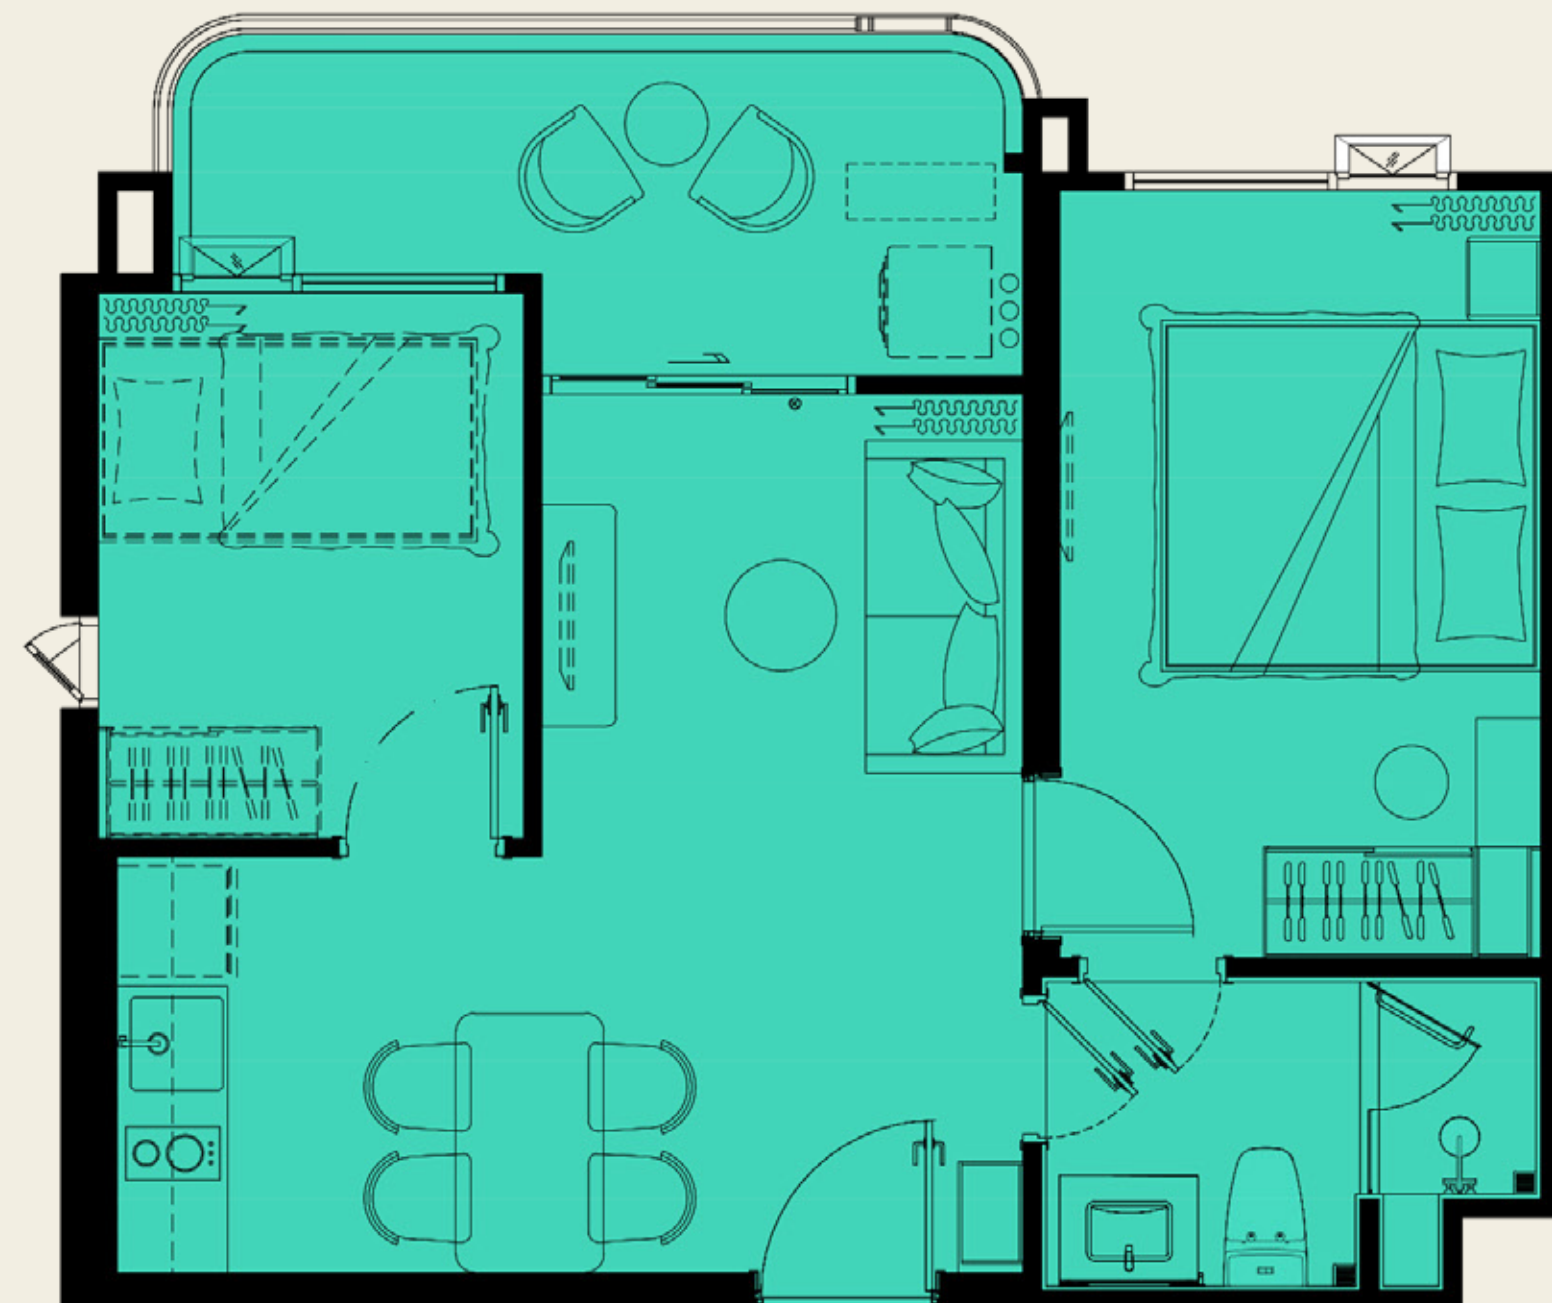

UNIT PLAN

The TITLE
vivana

1 BEDROOM PLUS 1

50.50 SQ.M.

COMPANY RESERVES THE RIGHT TO AMEND THE TERMS AND CONDITIONS OR WITHDRAW THE CARD, AT ANY TIME FOR ANY REASON, WITHOUT PRIOR NOTICE.

ASSETWISE  Rhom Bho Property

UNIT PLAN

The TITLE
vivana

1 BEDROOM PLUS 1M
50.50 SQ.M.

COMPANY RESERVES THE RIGHT TO AMEND THE TERMS AND CONDITIONS OR WITHDRAW THE CARD, AT ANY TIME FOR ANY REASON, WITHOUT PRIOR NOTICE.

ASSETWISE  Rhom Bho Property

UNIT PLAN

The TITLE
vivana

1 BEDROOM PLUS 2
50.50 SQ.M.

COMPANY RESERVES THE RIGHT TO AMEND THE TERMS AND CONDITIONS OR WITHDRAW THE CARD, AT ANY TIME FOR ANY REASON, WITHOUT PRIOR NOTICE.

ASSETWISE  Rhom Bho Property