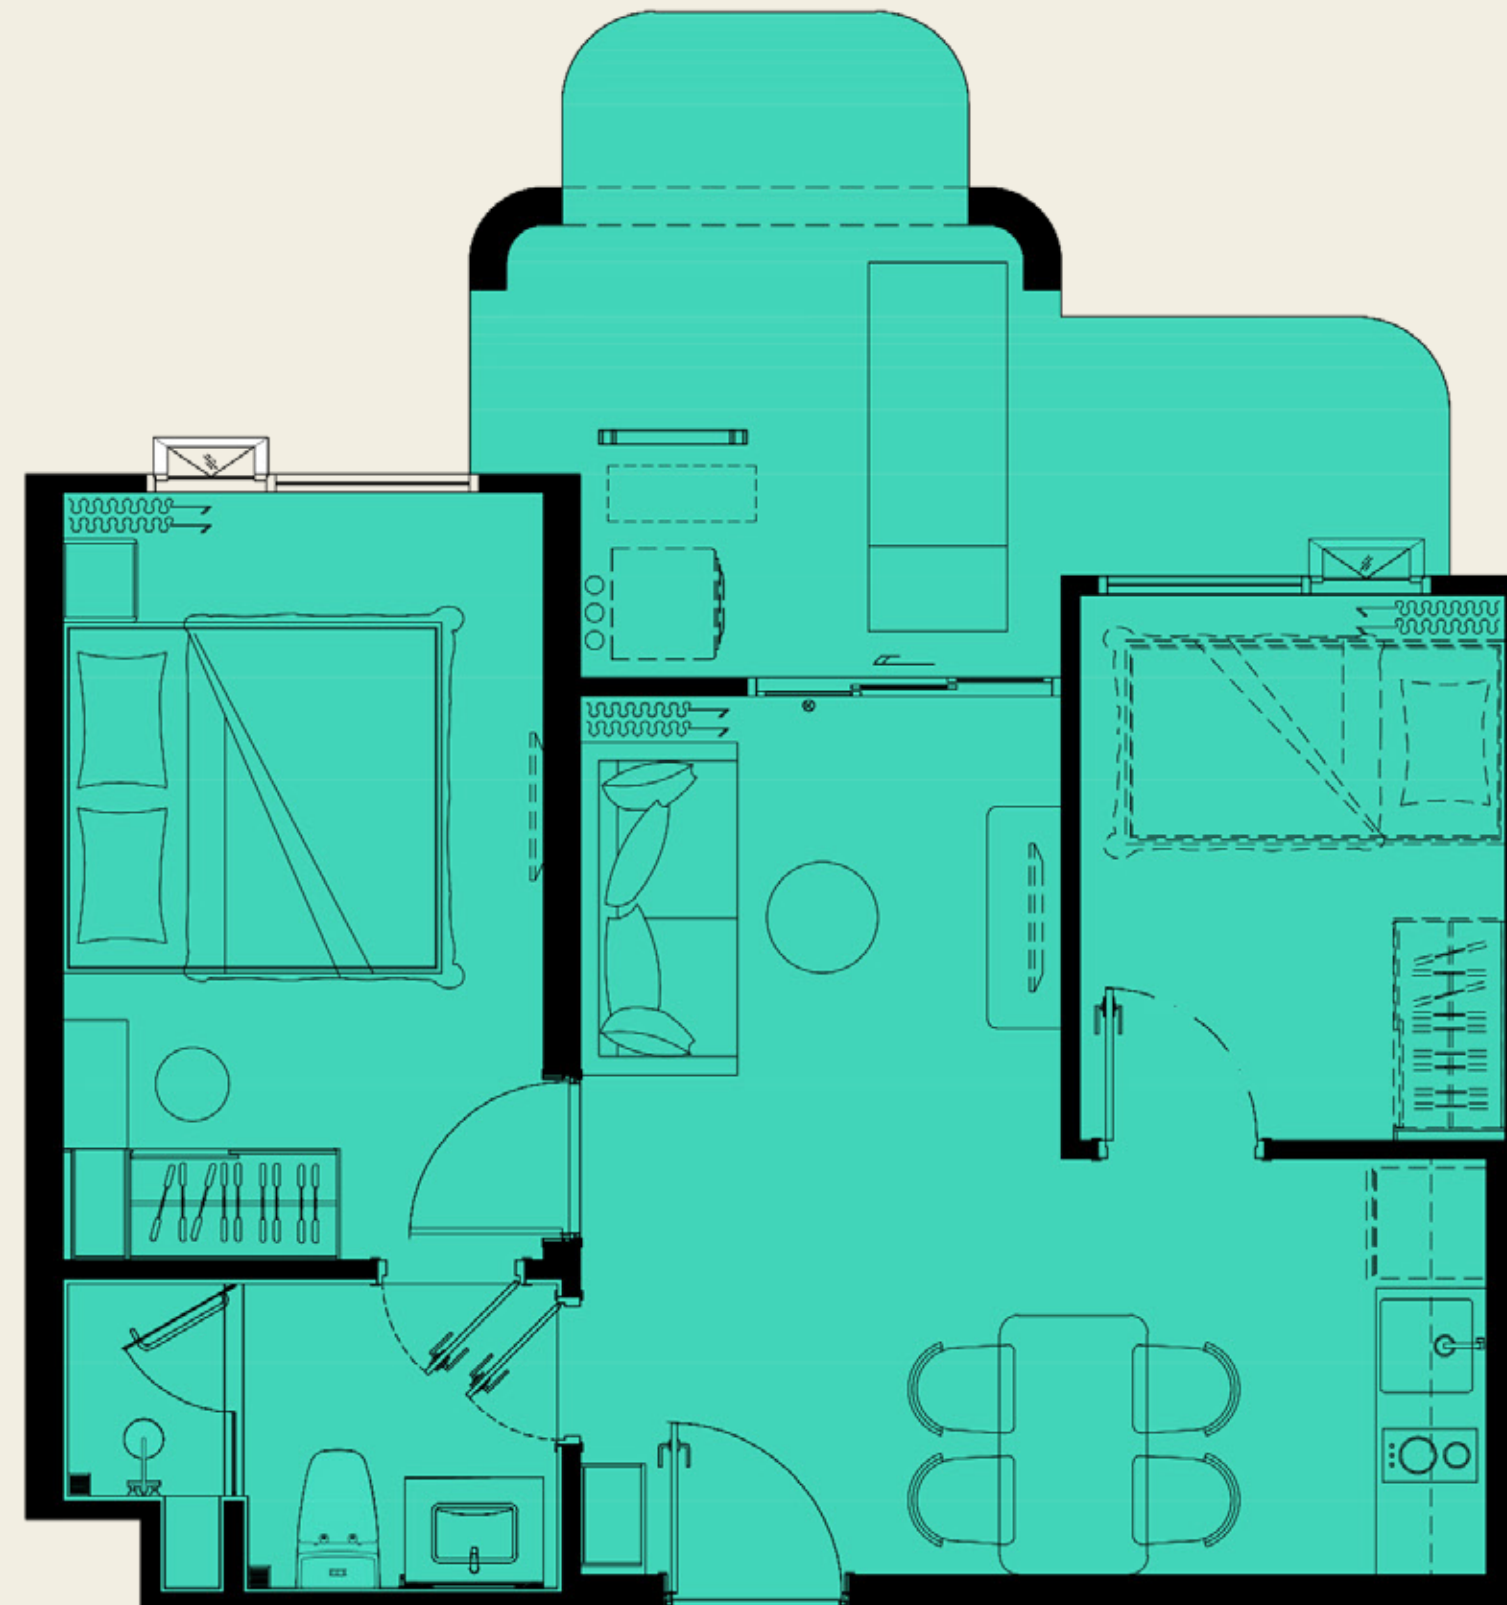

UNIT PLAN

The TITLE
vivana

1 BEDROOM PLUS A1
56.00 SQ.M.

COMPANY RESERVES THE RIGHT TO AMEND THE TERMS AND CONDITIONS OR WITHDRAW THE CARD, AT ANY TIME FOR ANY REASON, WITHOUT PRIOR NOTICE.

ASSETWISE Rhom Bho Property