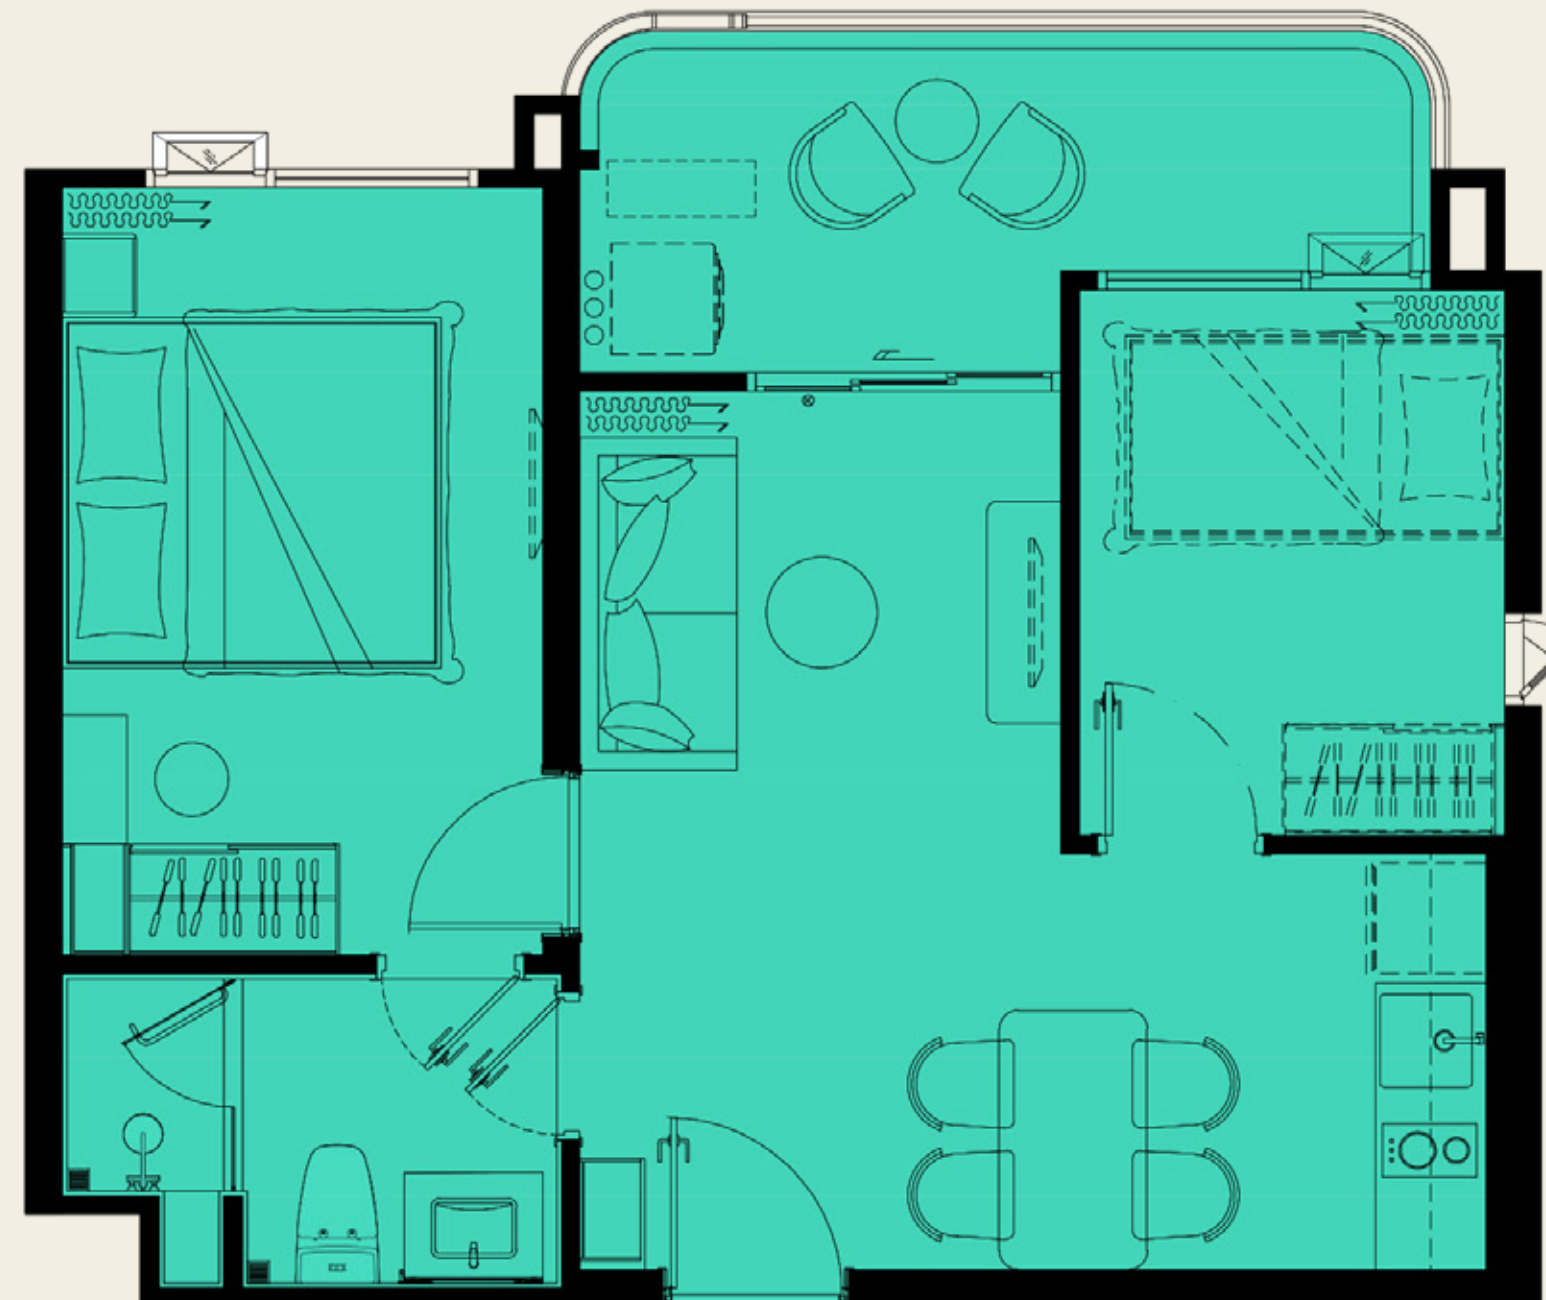

UNIT PLAN

The TITLE
vivana

1 BEDROOM PLUS 2M
50.50 SQ.M.

COMPANY RESERVES THE RIGHT TO AMEND THE TERMS AND CONDITIONS OR WITHDRAW THE CARD, AT ANY TIME FOR ANY REASON, WITHOUT PRIOR NOTICE.

ASSETWISE Rhom Bho Property