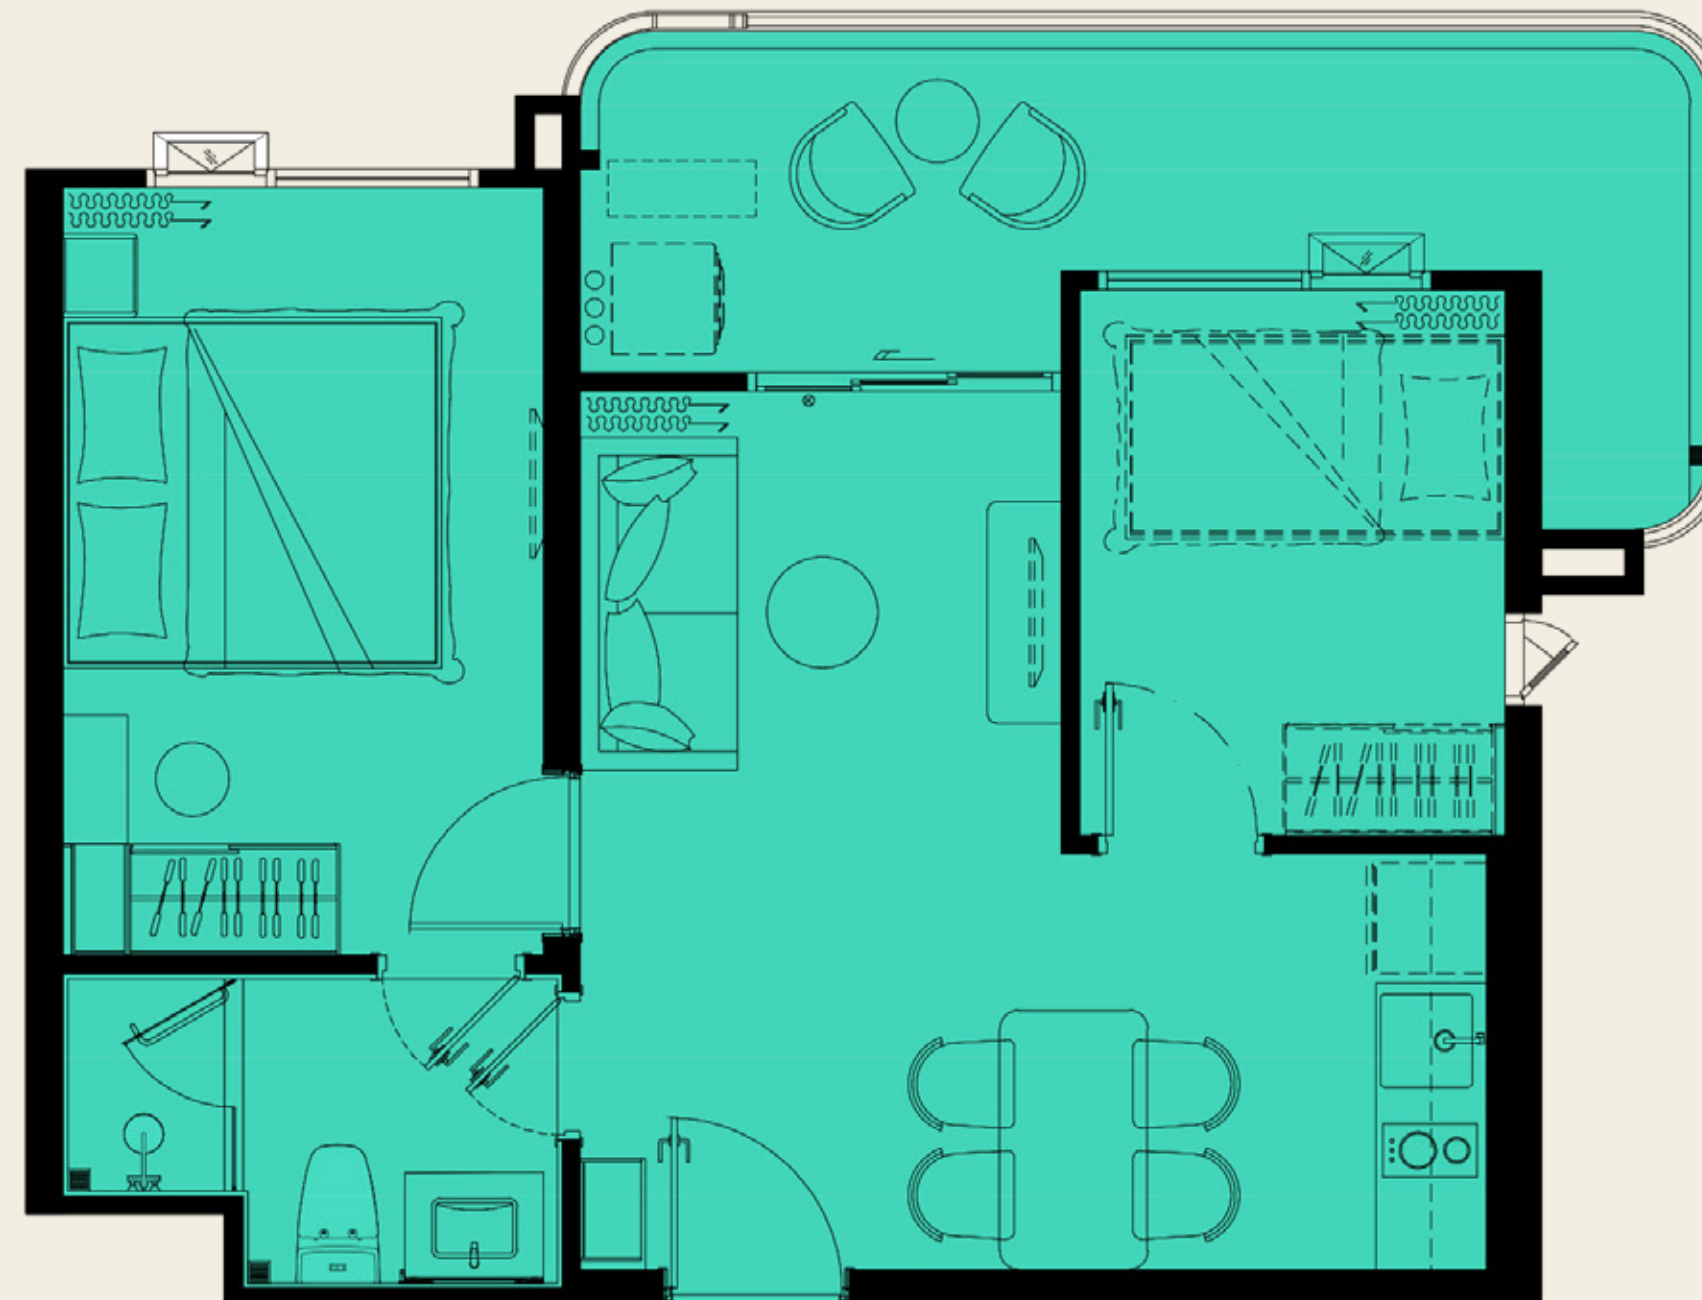

UNIT PLAN

The TITLE
vivana

1 BEDROOM PLUS 5
53.50 SQ.M.

COMPANY RESERVES THE RIGHT TO AMEND THE TERMS AND CONDITIONS OR WITHDRAW THE CARD, AT ANY TIME FOR ANY REASON, WITHOUT PRIOR NOTICE.

ASSETWISE  Rhom Bho Property

UNIT PLAN

The TITLE
vivana

1 BEDROOM PLUS 6

53.50 SQ.M.

COMPANY RESERVES THE RIGHT TO AMEND THE TERMS AND CONDITIONS OR WITHDRAW THE CARD, AT ANY TIME FOR ANY REASON, WITHOUT PRIOR NOTICE.

ASSETWISE  Rhom Bho Property