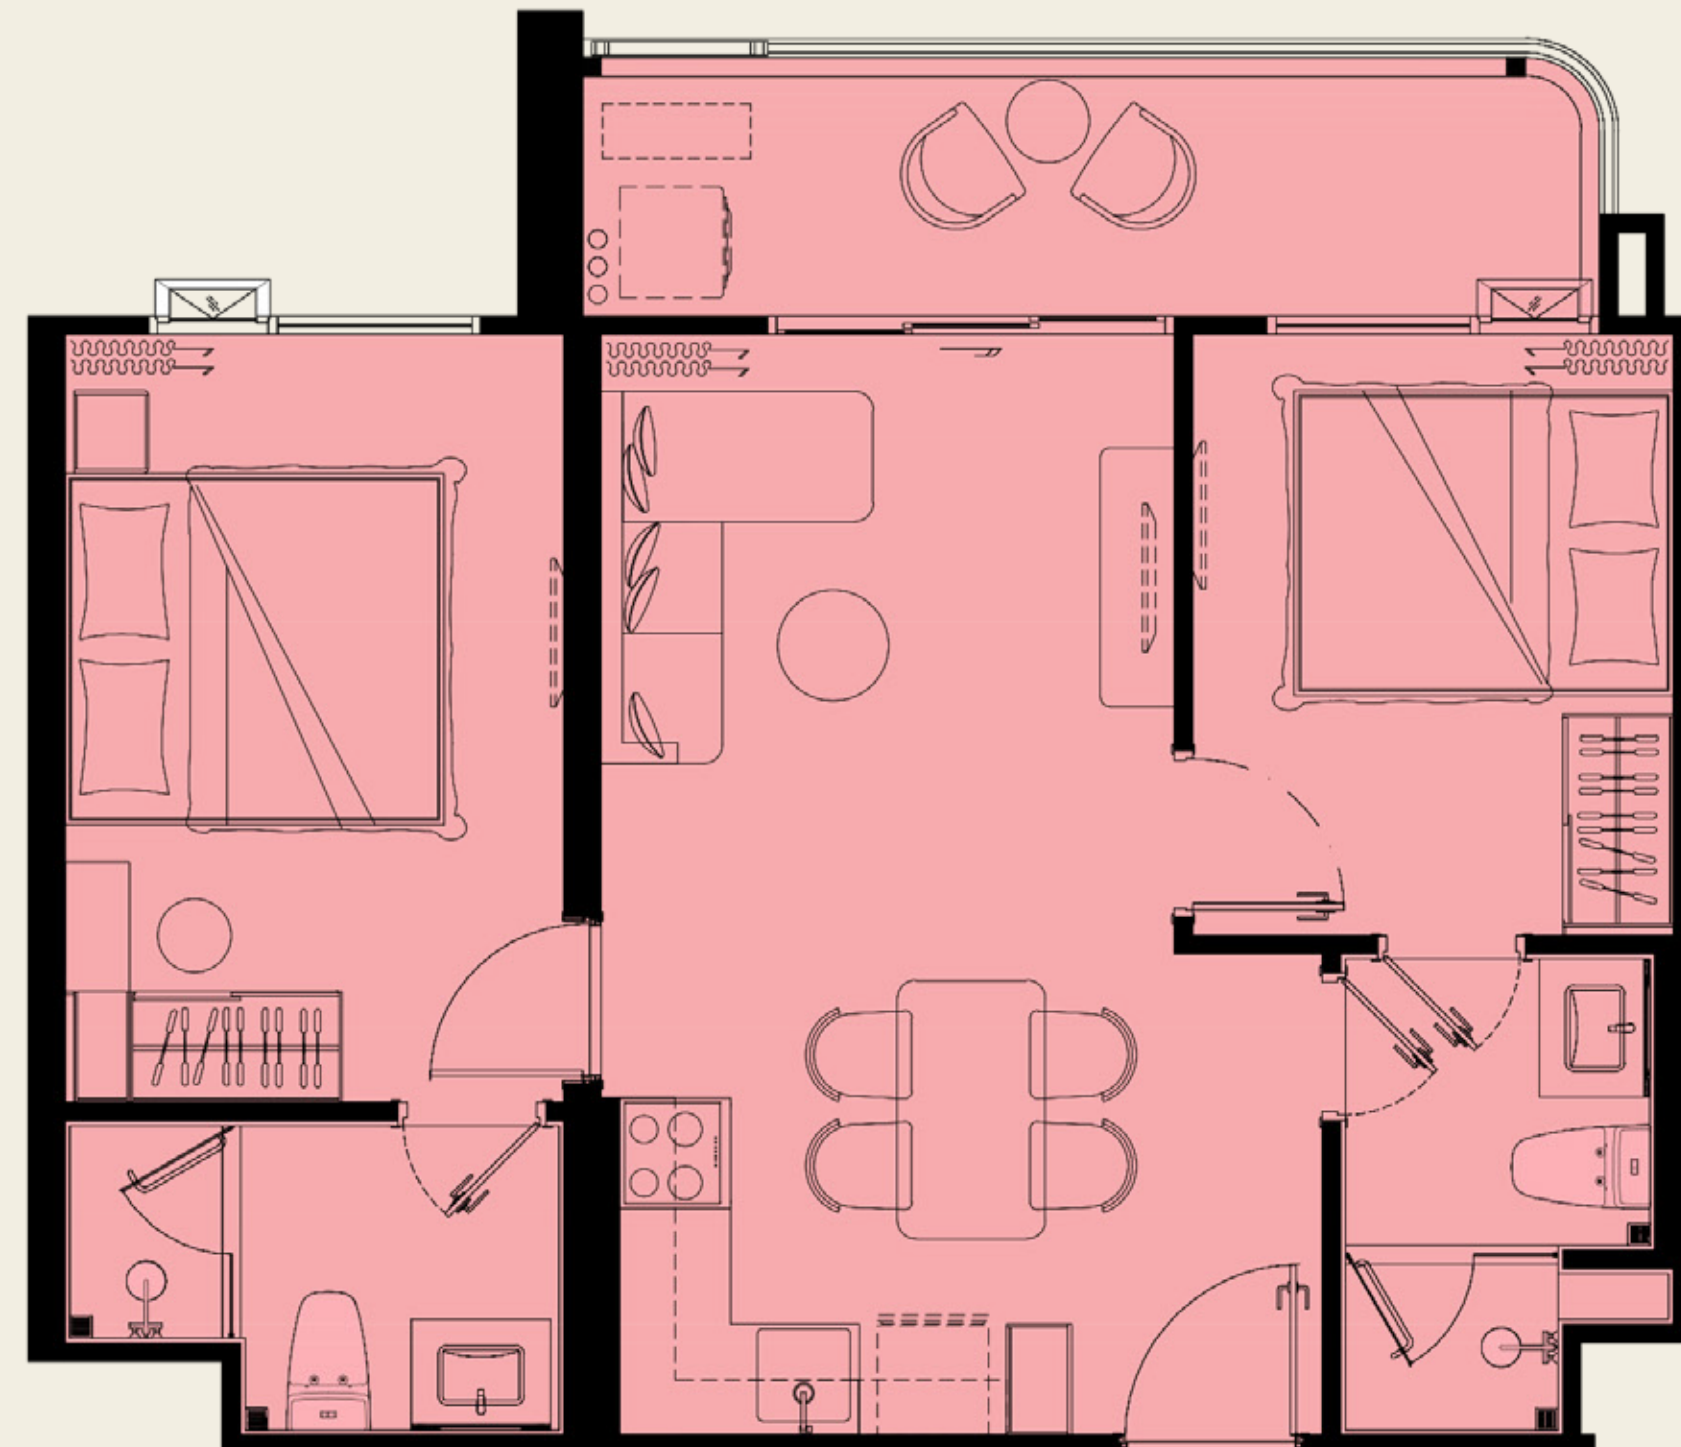

UNIT PLAN

The TITLE
vivana

2 BEDROOM M1

60.00 SQ.M.

*COMPANY RESERVES THE RIGHT TO AMEND THE TERMS AND CONDITIONS OR WITHDRAW THE CARD, AT ANY TIME FOR ANY REASON, WITHOUT PRIOR NOTICE.

UNIT PLAN

The TITLE
vivana