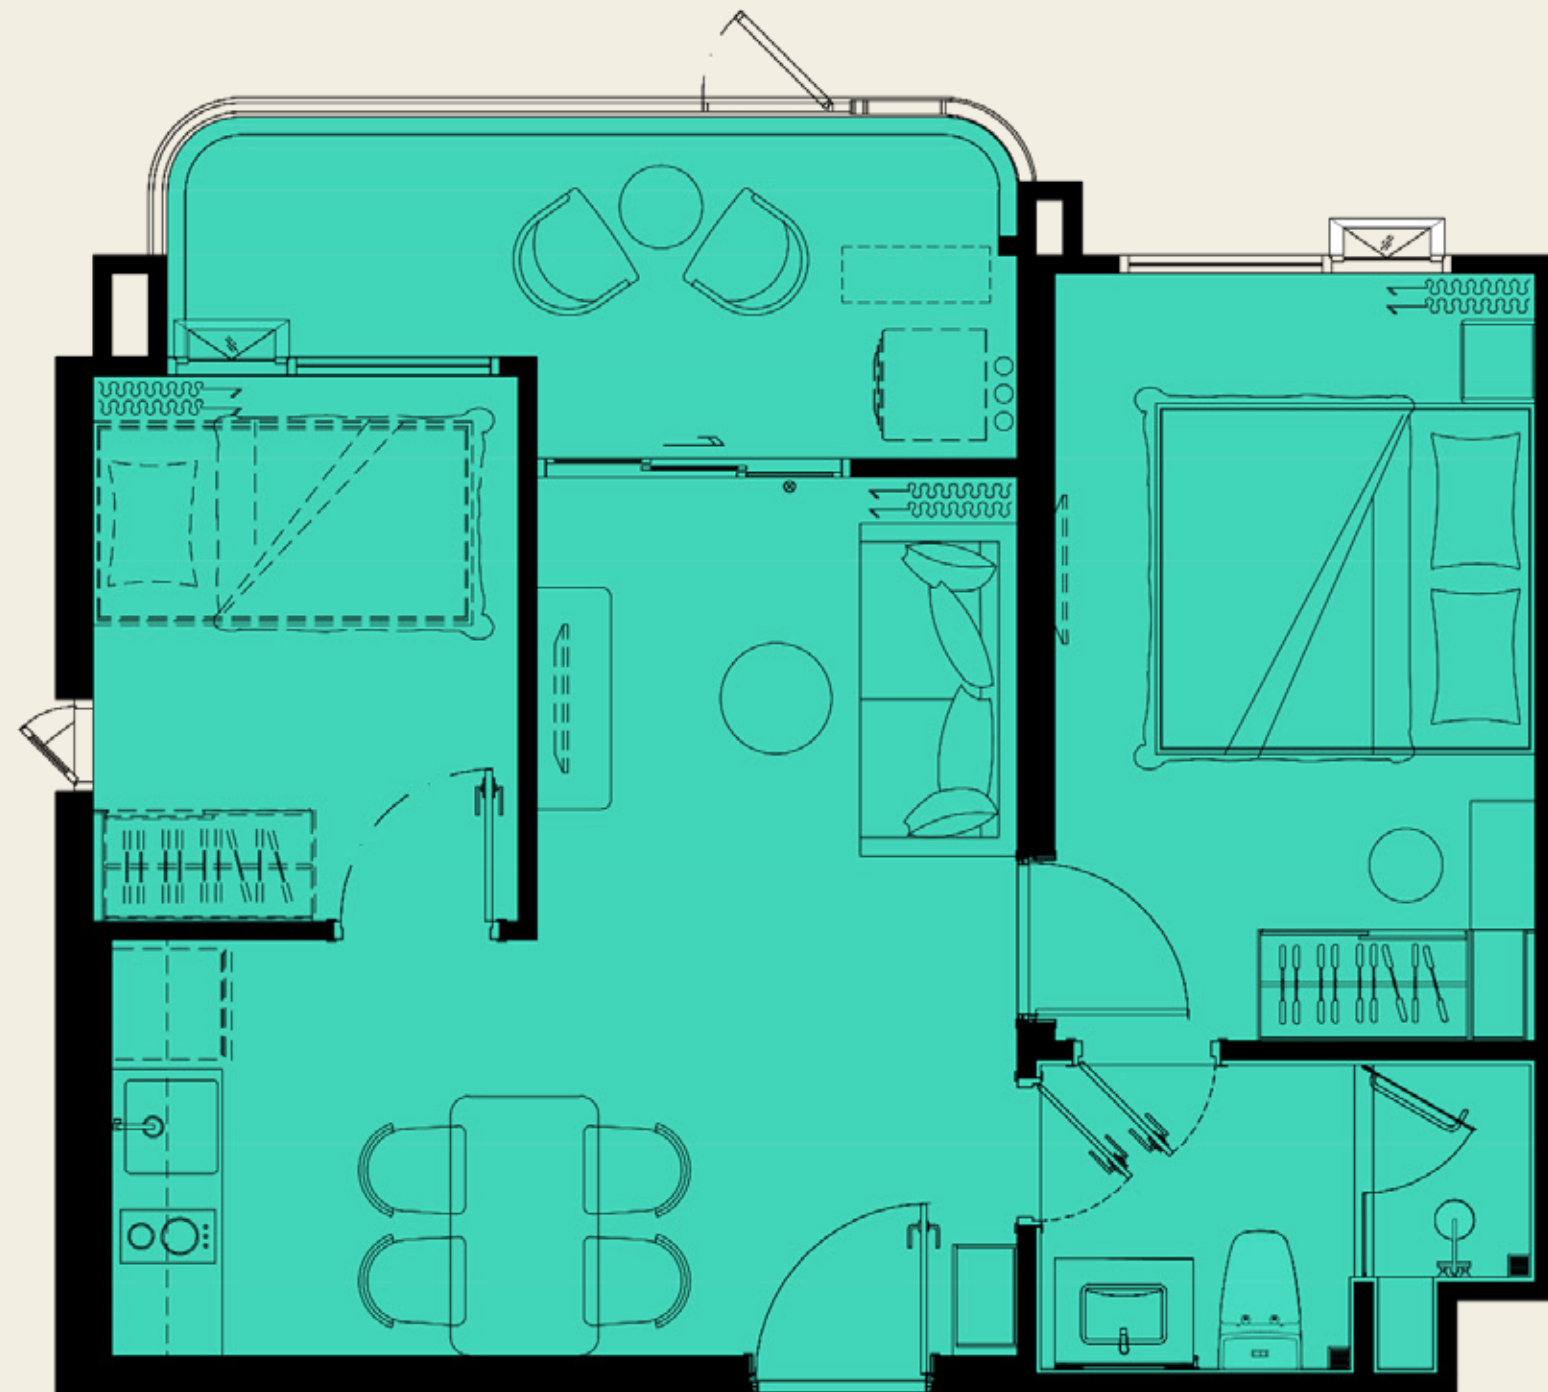

UNIT PLAN

The TITLE
vivana

1 BEDROOM PLUS G2

50.50 SQ.M.

COMPANY RESERVES THE RIGHT TO AMEND THE TERMS AND CONDITIONS OR WITHDRAW THE CARD, AT ANY TIME FOR ANY REASON, WITHOUT PRIOR NOTICE.

ASSETWISE Rhom Bho Property