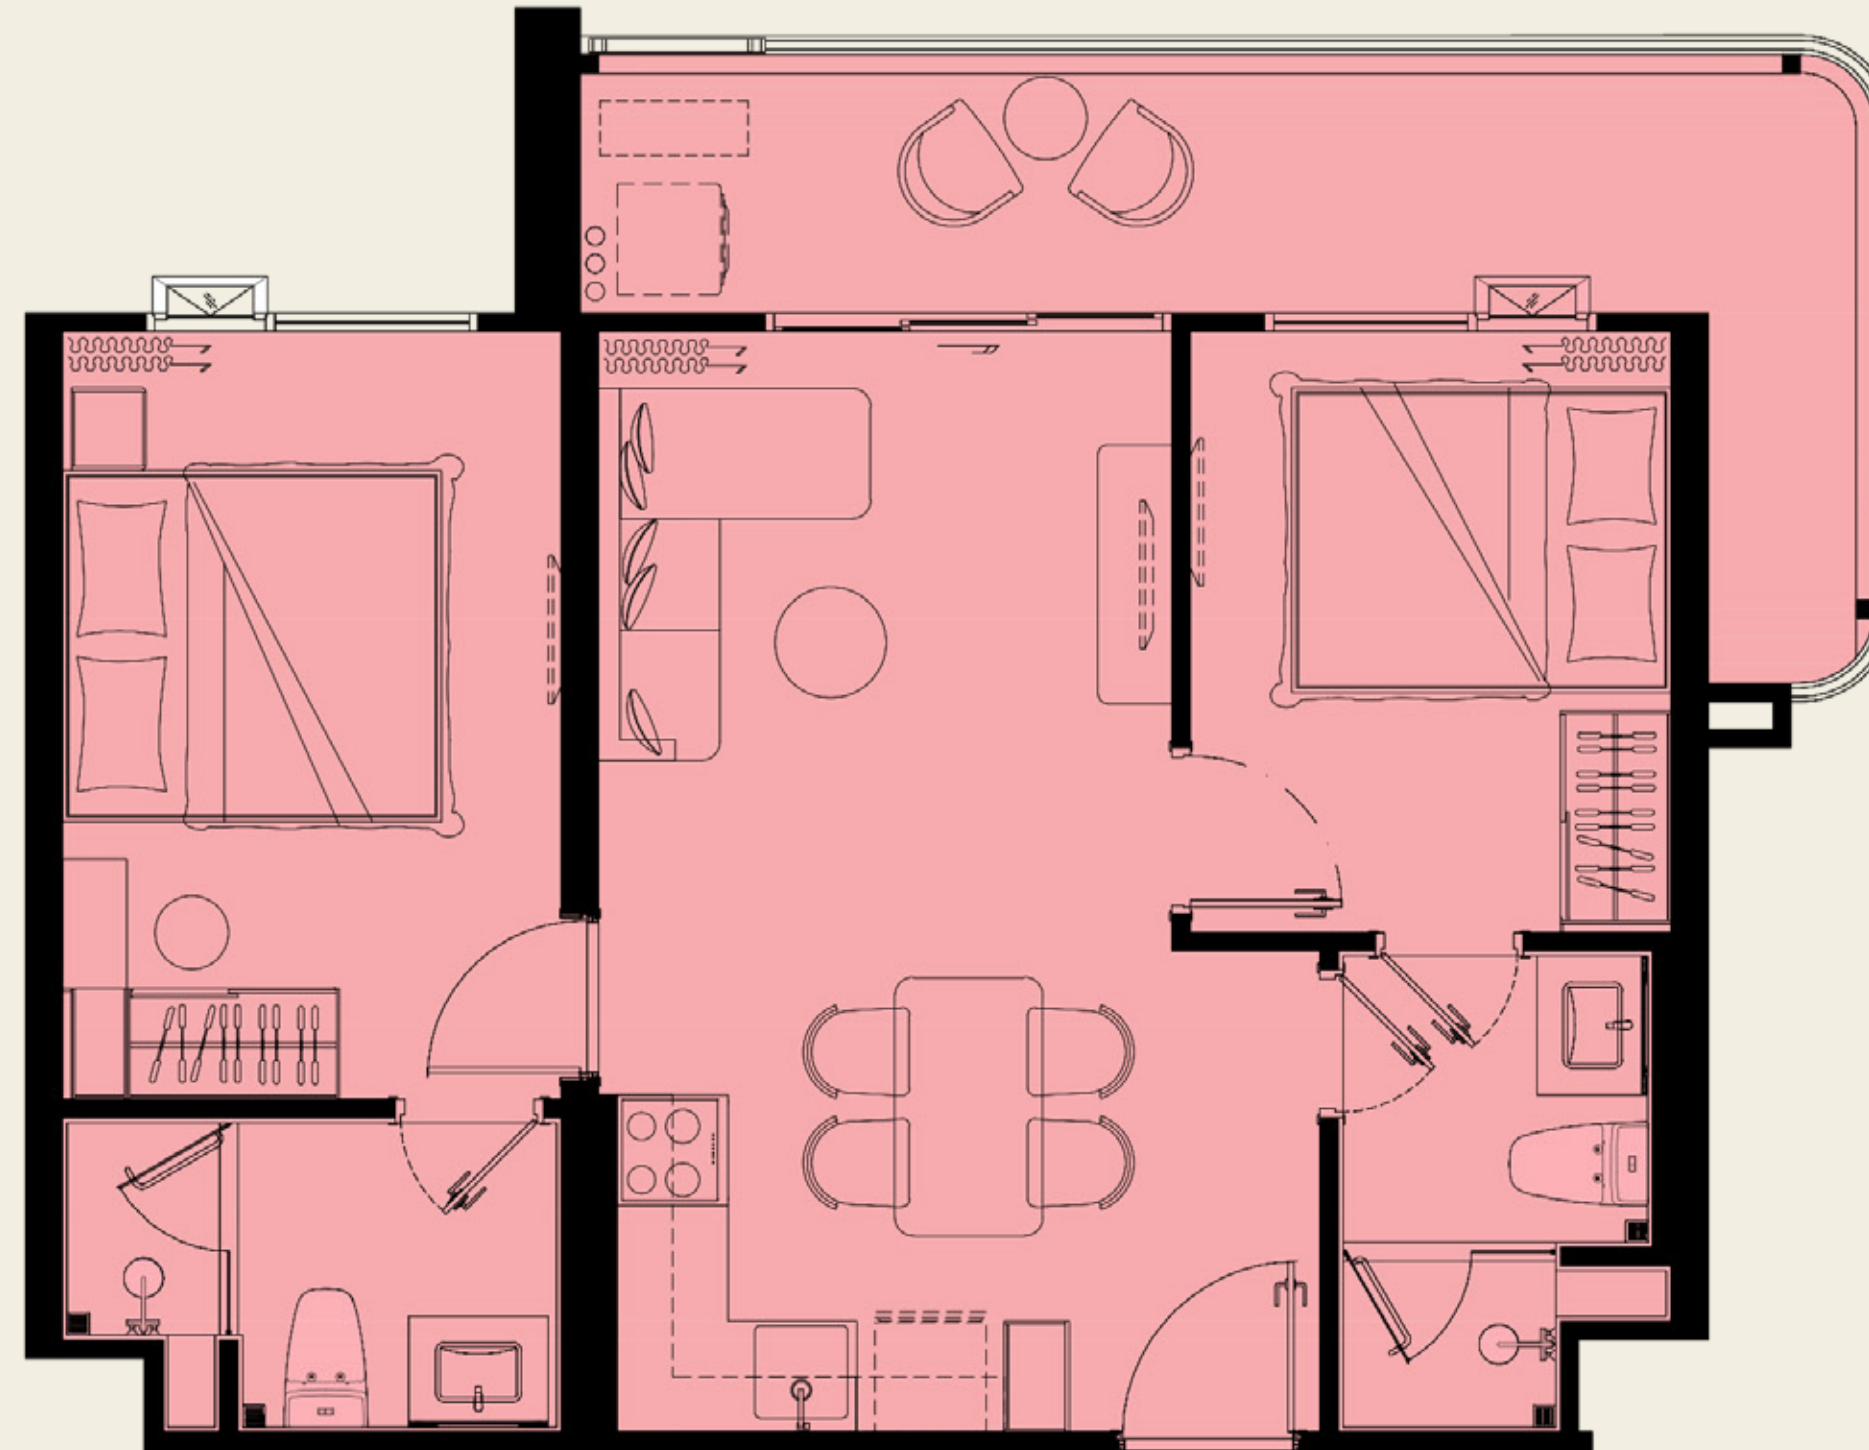

UNIT PLAN

The TITLE
vivana

2 BEDROOM M6

64.00 SQ.M.

COMPANY RESERVES THE RIGHT TO AMEND THE TERMS AND CONDITIONS OR WITHDRAW THE CARD, AT ANY TIME FOR ANY REASON, WITHOUT PRIOR NOTICE.

ASSETWISE Rhom Bho Property