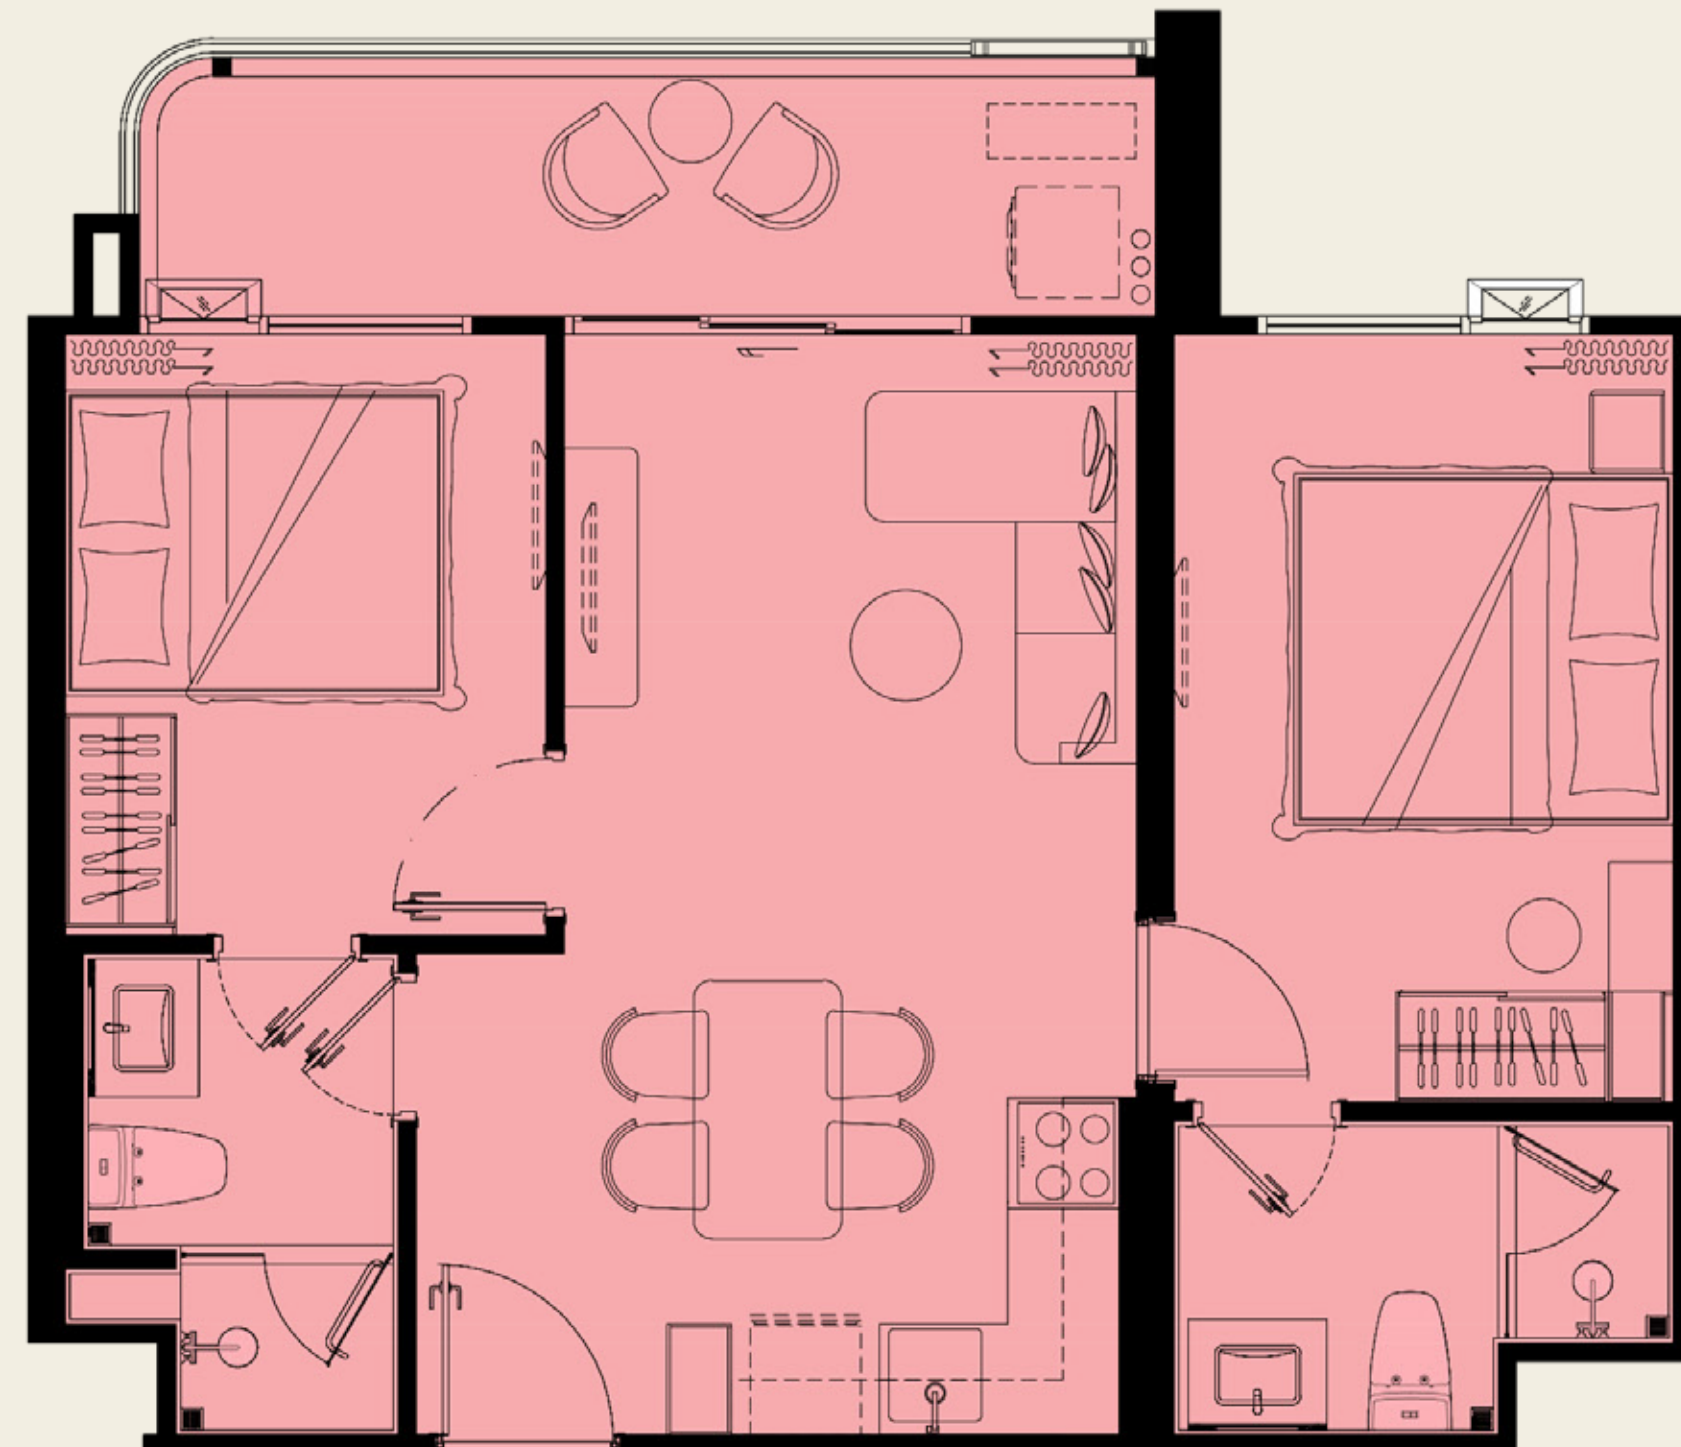

UNIT PLAN

The TITLE
vivana

1 BEDROOM PLUS G2

50.50 SQ.M.

COMPANY RESERVES THE RIGHT TO AMEND THE TERMS AND CONDITIONS OR WITHDRAW THE CARD, AT ANY TIME FOR ANY REASON, WITHOUT PRIOR NOTICE.

ASSETWISE  Rhom Bho Property

UNIT PLAN

The TITLE
vivana

2 BEDROOM M1

60.00 SQ.M.

*COMPANY RESERVES THE RIGHT TO AMEND THE TERMS AND CONDITIONS OR WITHDRAW THE CARD, AT ANY TIME FOR ANY REASON, WITHOUT PRIOR NOTICE.

UNIT PLAN

The TITLE
vivana