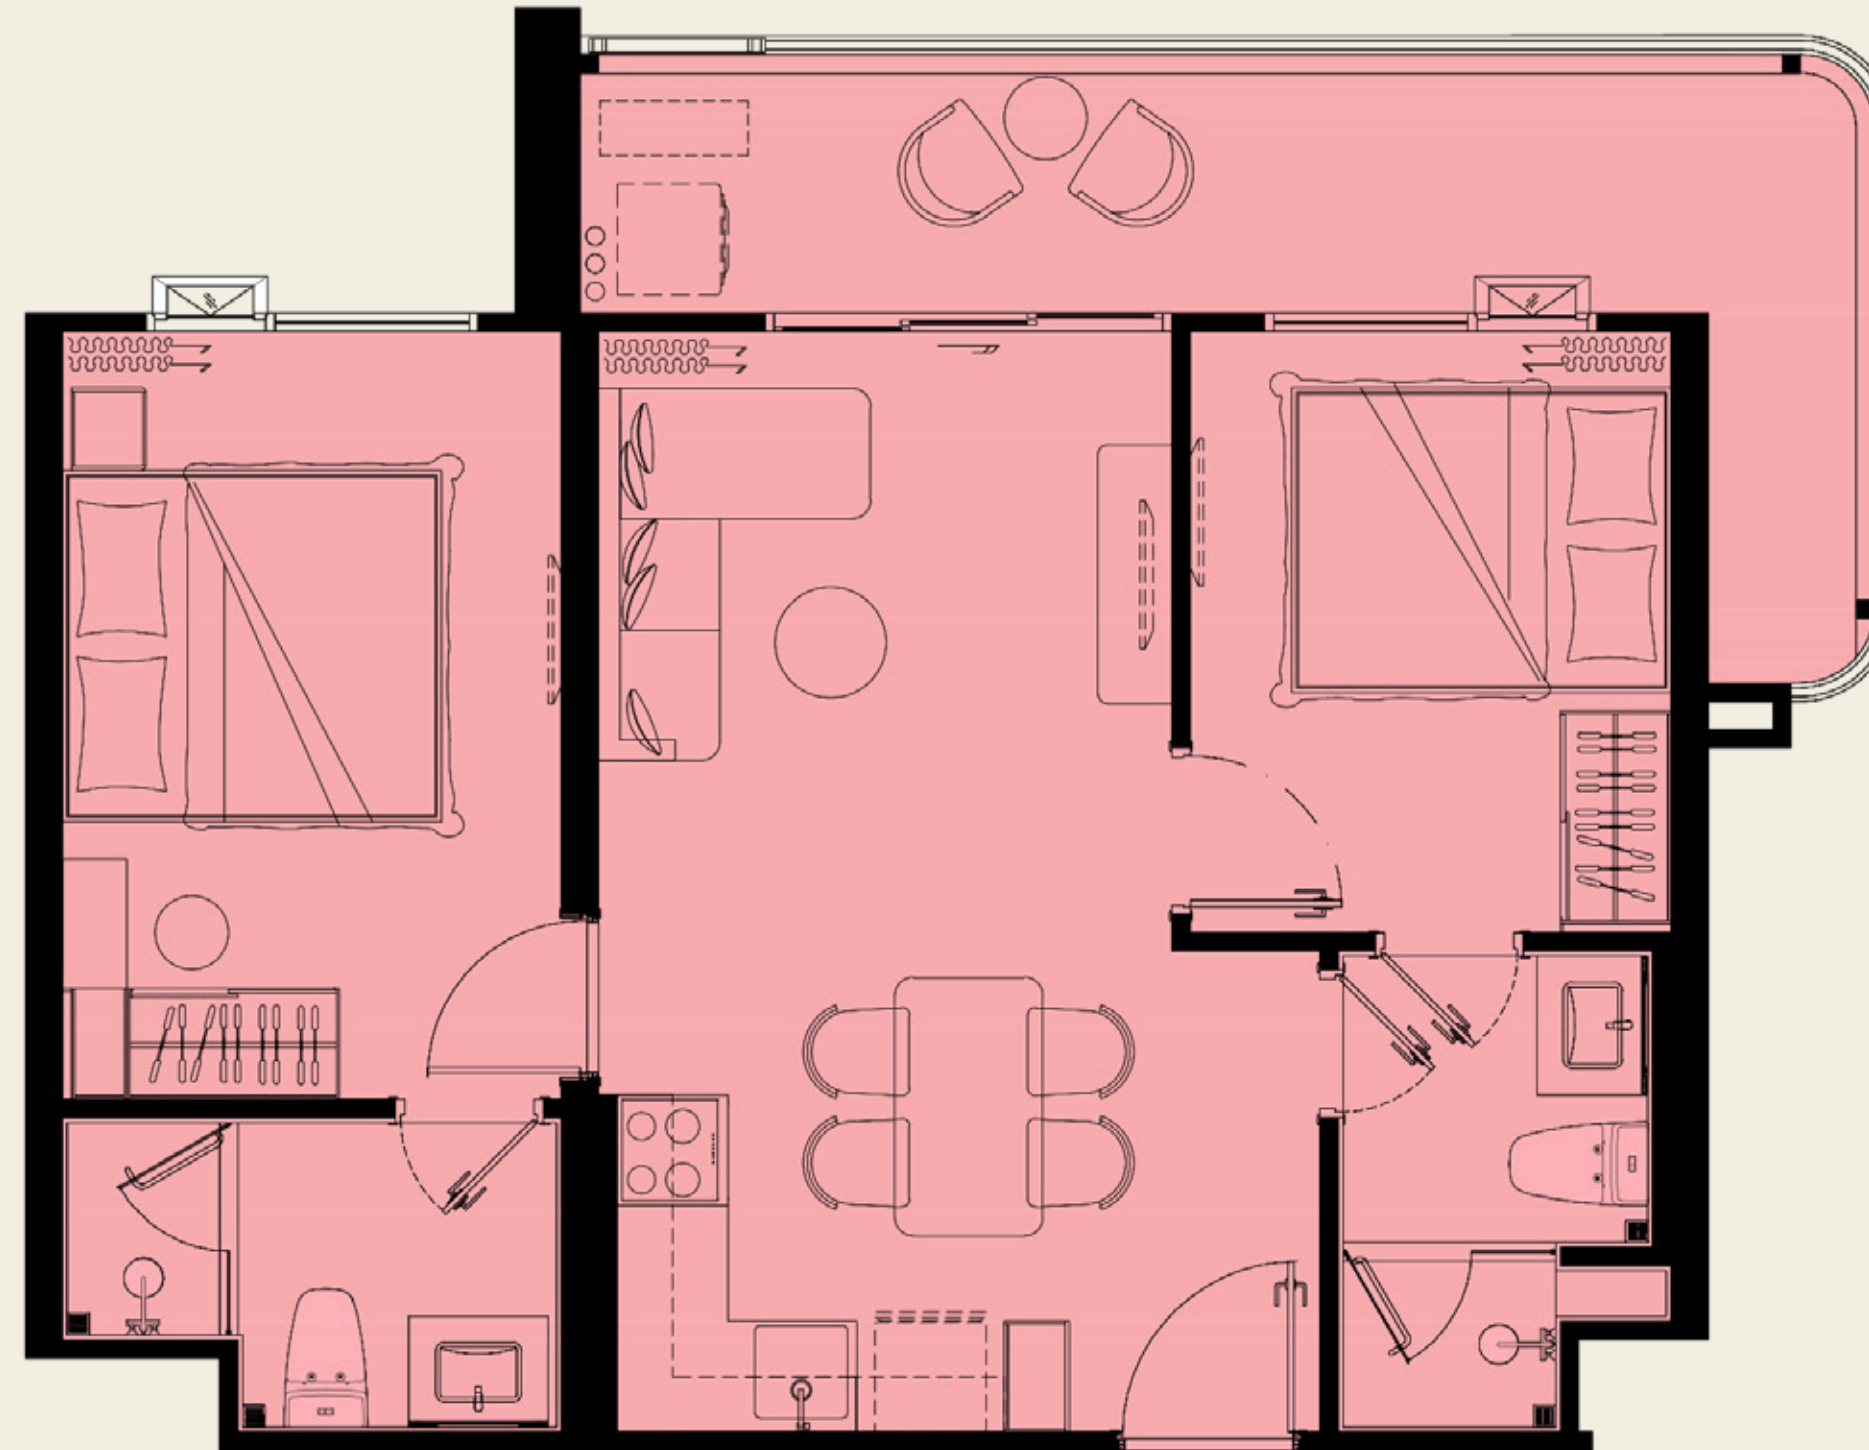

UNIT PLAN

The TITLE
vivana

2 BEDROOM M5

64.00 SQ.M.

COMPANY RESERVES THE RIGHT TO AMEND THE TERMS AND CONDITIONS OR WITHDRAW THE CARD, AT ANY TIME FOR ANY REASON, WITHOUT PRIOR NOTICE.

ASSETWISE Rhom Bho Property