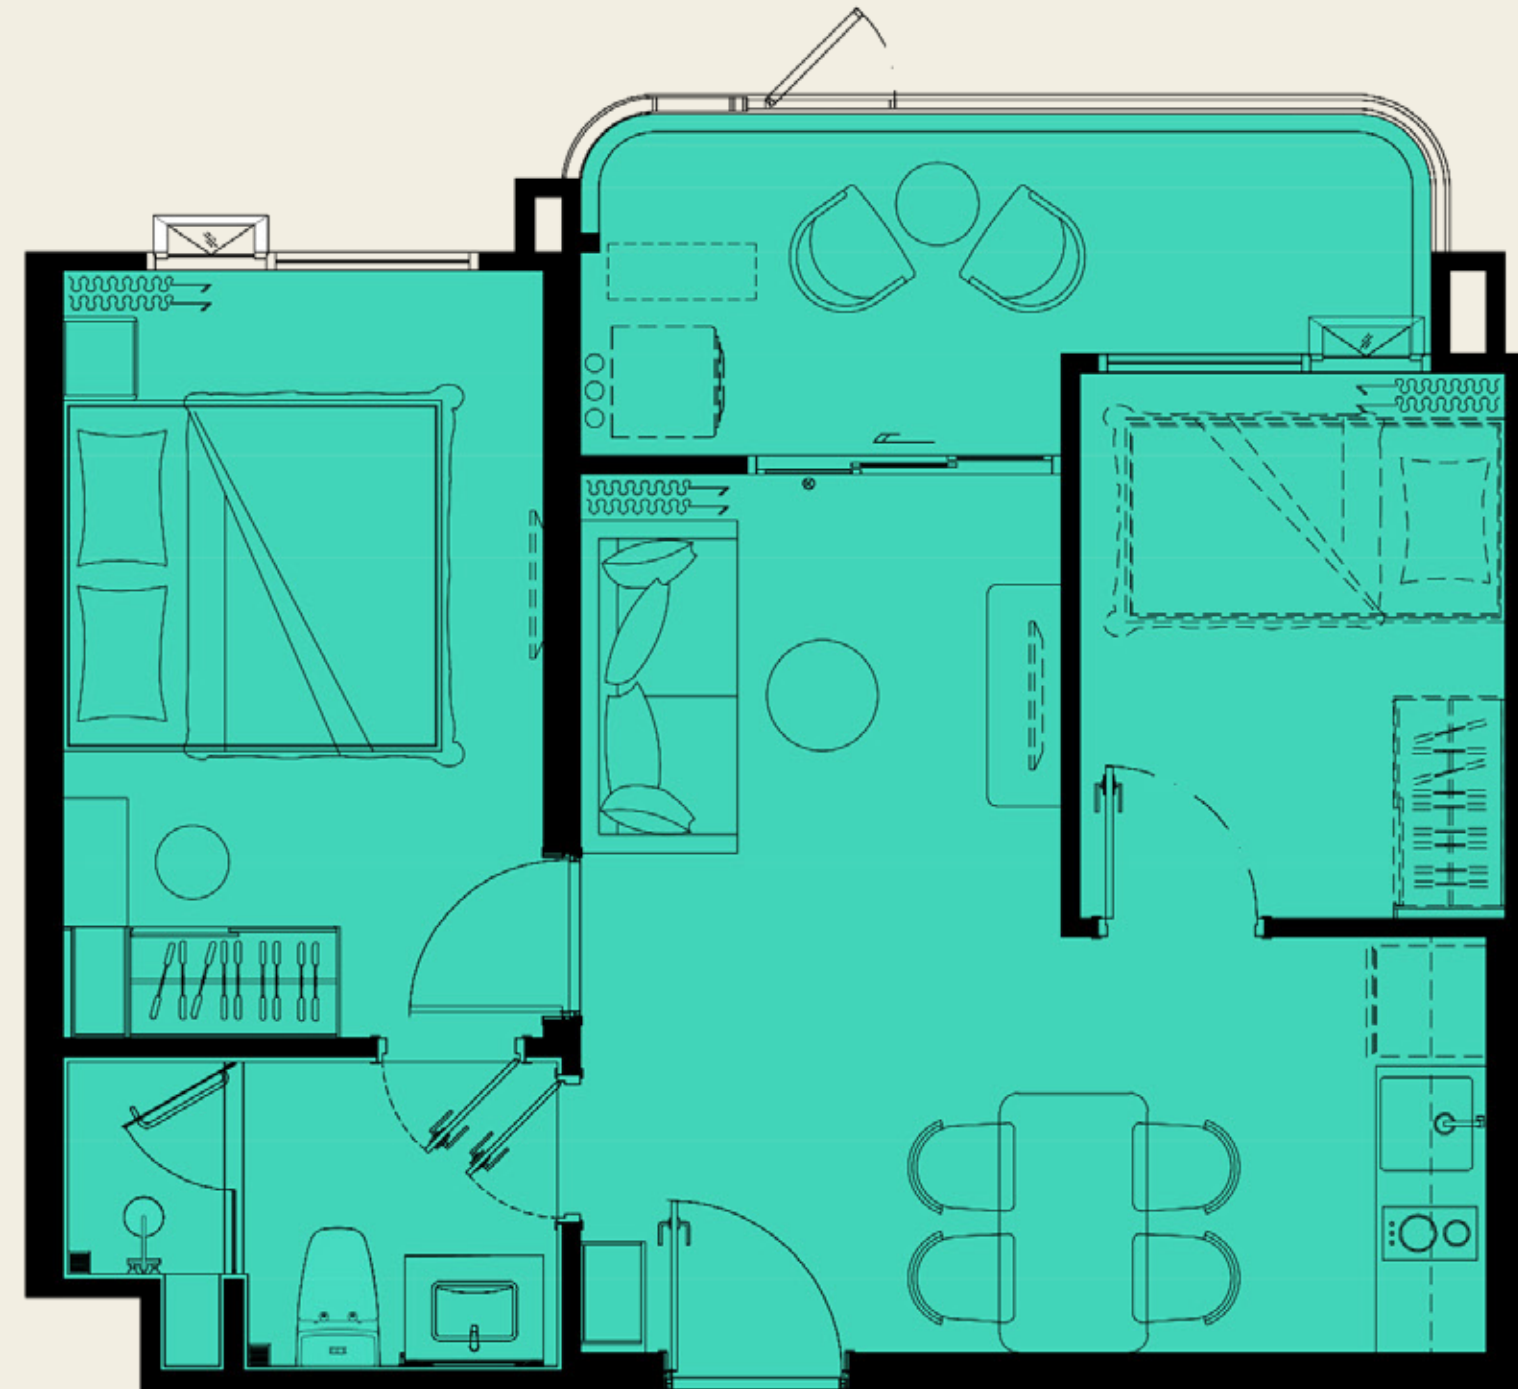

UNIT PLAN

The TITLE
vivana

1 BEDROOM PLUS A4

55.50 SQ.M.

COMPANY RESERVES THE RIGHT TO AMEND THE TERMS AND CONDITIONS OR WITHDRAW THE CARD, AT ANY TIME FOR ANY REASON, WITHOUT PRIOR NOTICE.

ASSETWISE  Rhom Bho Property

UNIT PLAN

The TITLE
vivana

1 BEDROOM PLUS G1

50.50 SQ.M.

COMPANY RESERVES THE RIGHT TO AMEND THE TERMS AND CONDITIONS OR WITHDRAW THE CARD, AT ANY TIME FOR ANY REASON, WITHOUT PRIOR NOTICE.

ASSETWISE  Rhom Bho Property