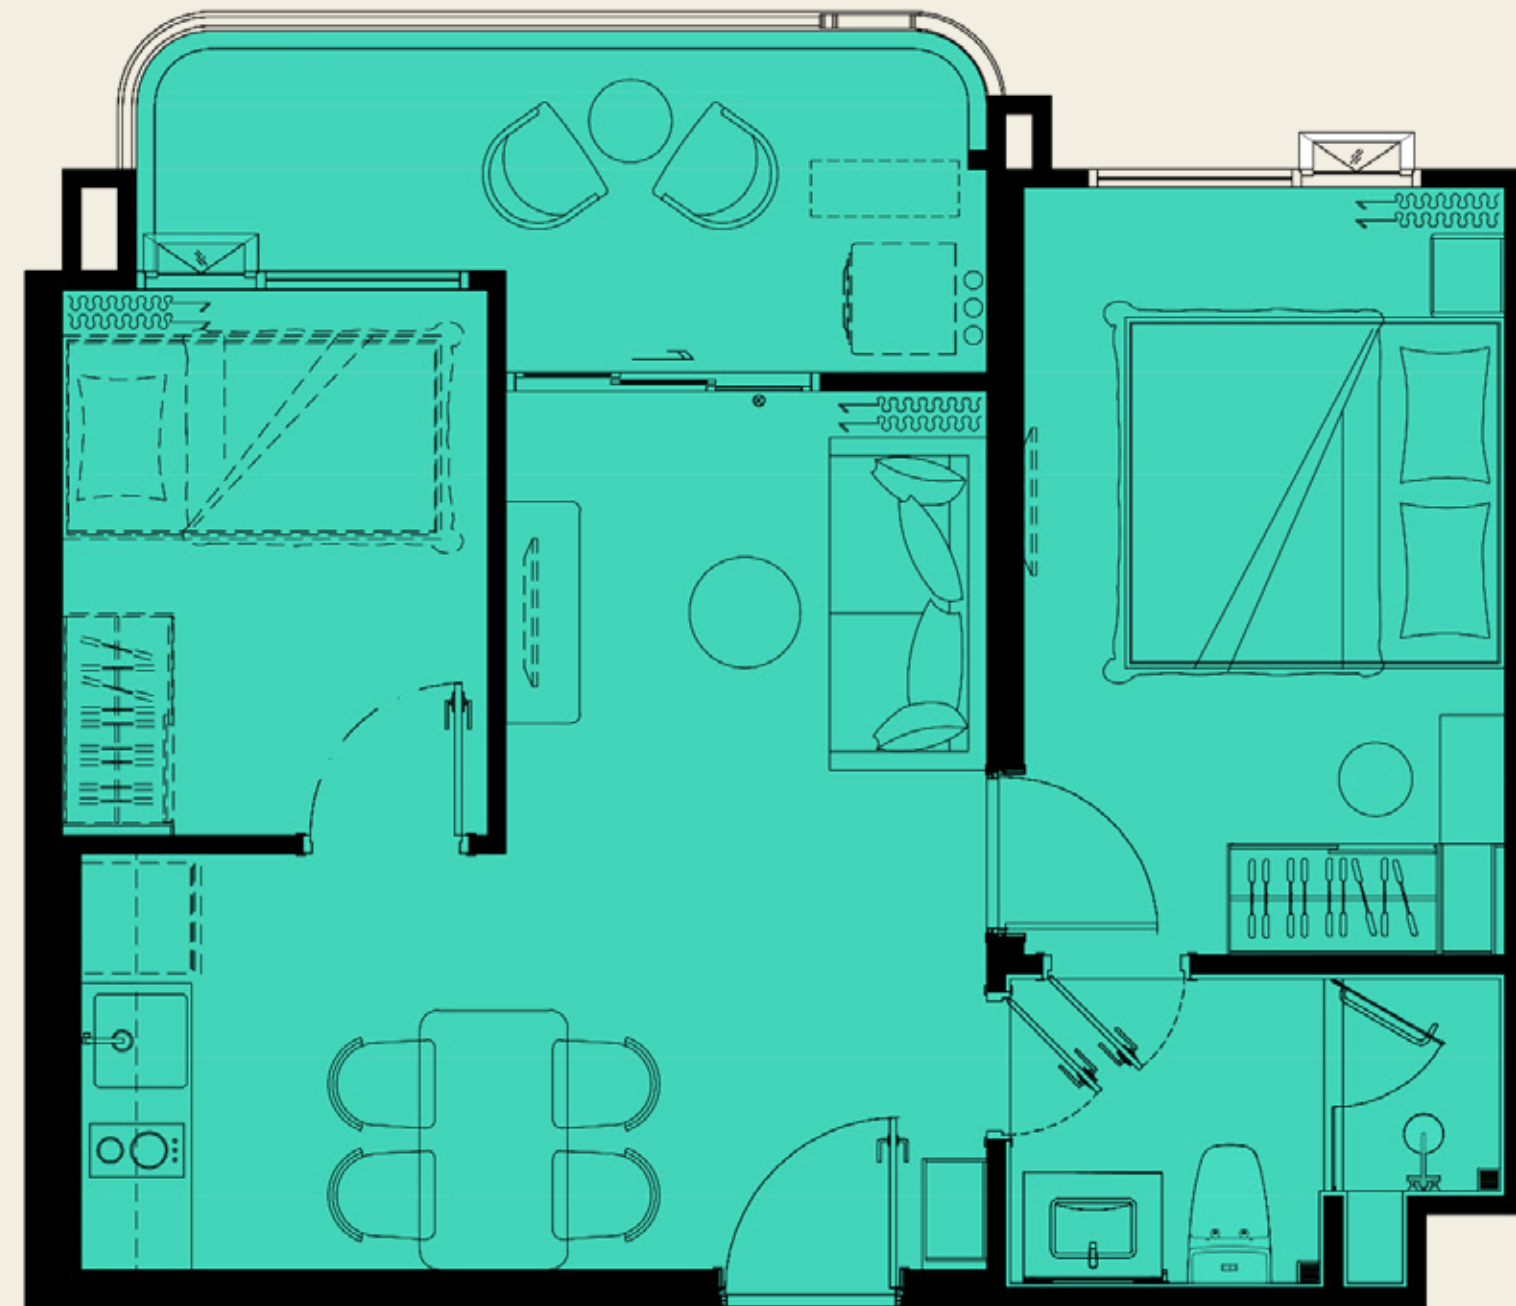

UNIT PLAN

The TITLE
vivana

1 BEDROOM PLUS 1

50.50 SQ.M.

COMPANY RESERVES THE RIGHT TO AMEND THE TERMS AND CONDITIONS OR WITHDRAW THE CARD, AT ANY TIME FOR ANY REASON, WITHOUT PRIOR NOTICE.

ASSETWISE  Rhom Bho Property

UNIT PLAN

The TITLE
vivana

1 BEDROOM PLUS 1M
50.50 SQ.M.

COMPANY RESERVES THE RIGHT TO AMEND THE TERMS AND CONDITIONS OR WITHDRAW THE CARD, AT ANY TIME FOR ANY REASON, WITHOUT PRIOR NOTICE.

ASSETWISE  Rhom Bho Property