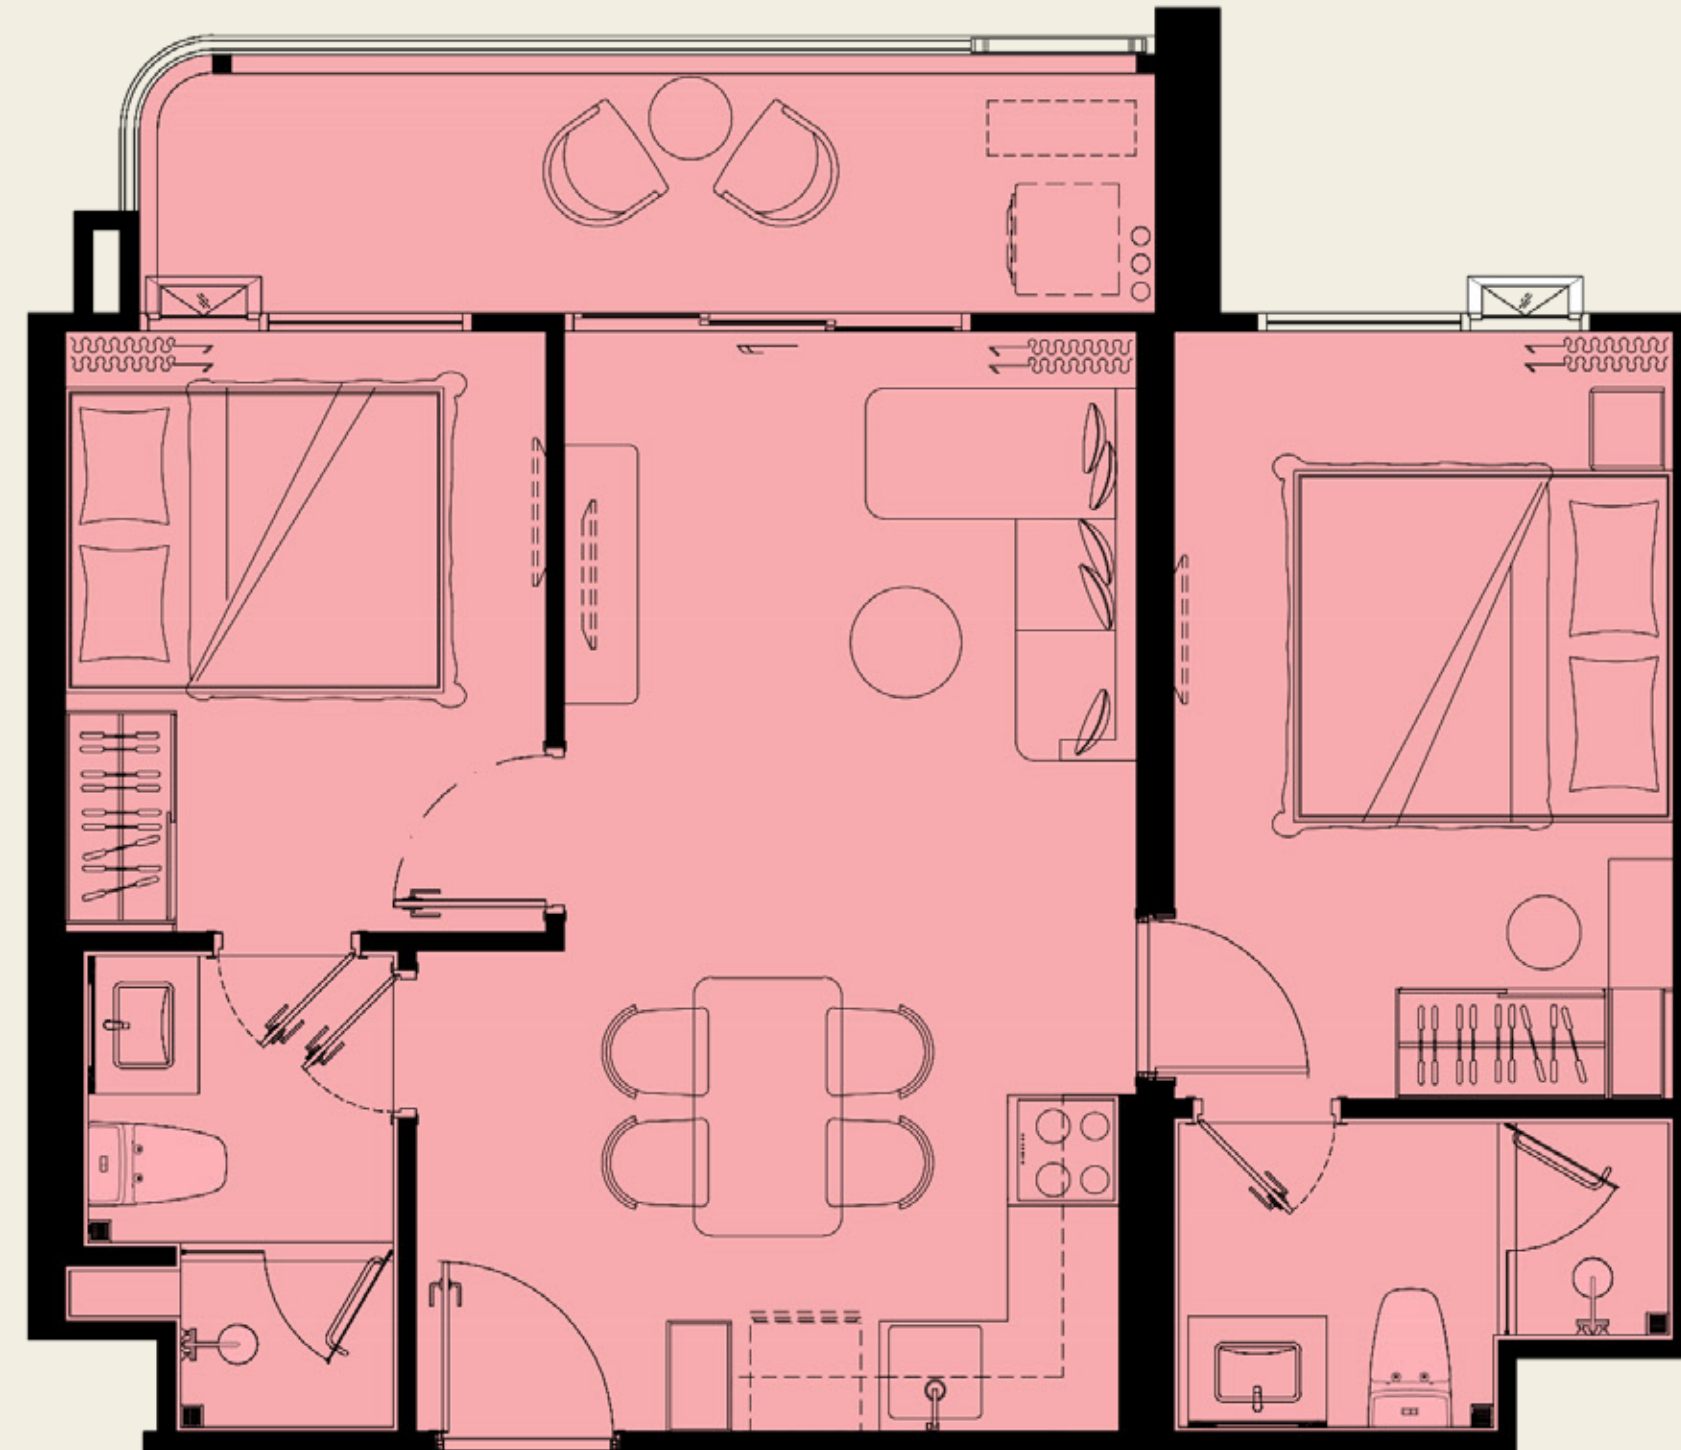

UNIT PLAN

The TITLE
vivana

2 BEDROOM M1

60.00 SQ.M.

*COMPANY RESERVES THE RIGHT TO AMEND THE TERMS AND CONDITIONS OR WITHDRAW THE CARD, AT ANY TIME FOR ANY REASON, WITHOUT PRIOR NOTICE.

UNIT PLAN

The TITLE
vivana

2 BEDROOM M1M

60.00 SQ.M.

COMPANY RESERVES THE RIGHT TO AMEND THE TERMS AND CONDITIONS OR WITHDRAW THE CARD, AT ANY TIME FOR ANY REASON, WITHOUT PRIOR NOTICE.

ASSETWISE  Rhom Bho Property

UNIT PLAN

The TITLE
vivana