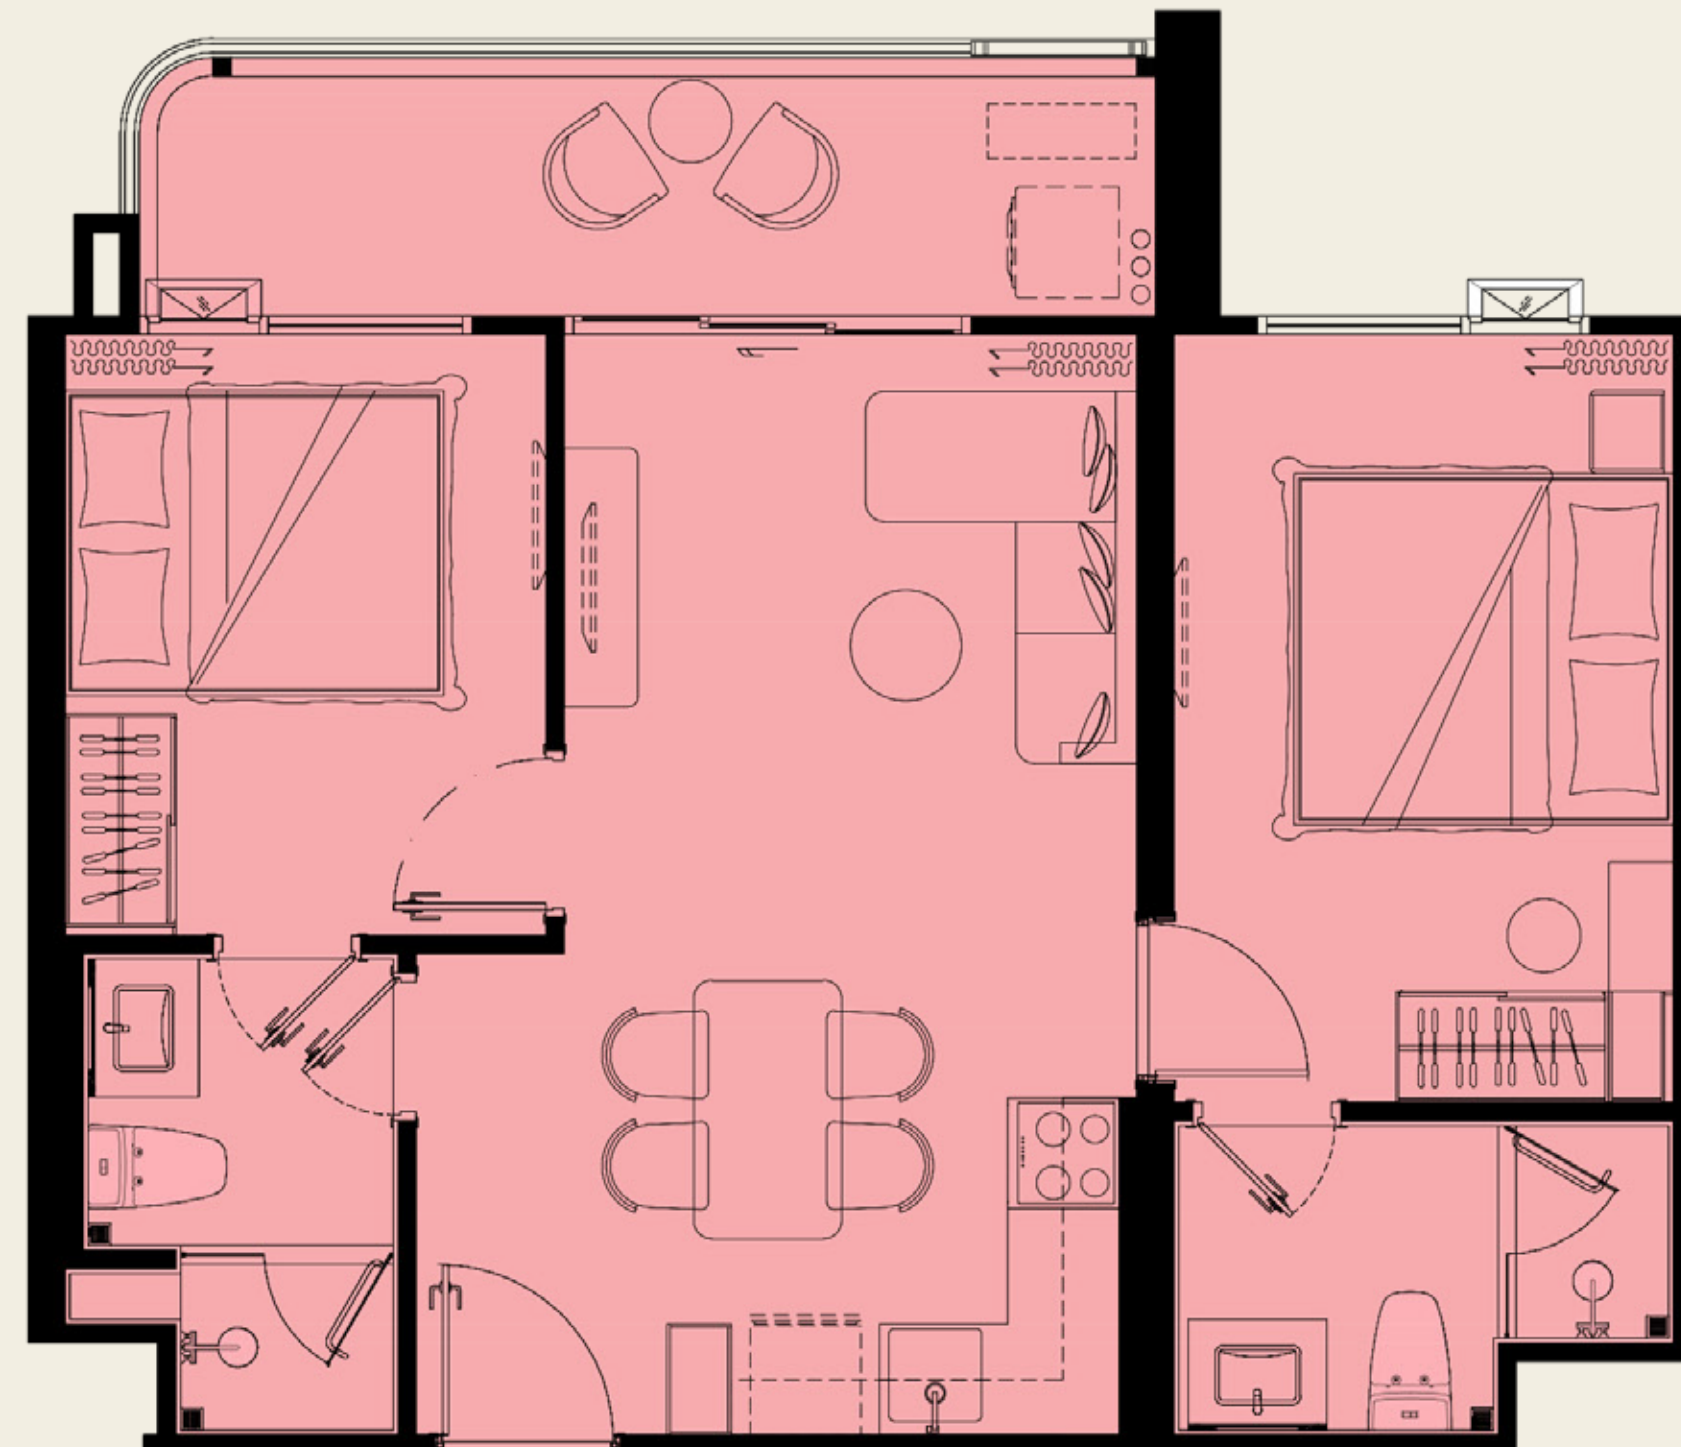

2 BEDROOM M2

60.00 SQ.M.

COMPANY RESERVES THE RIGHT TO AMEND THE TERMS AND CONDITIONS OR WITHDRAW THE CARD, AT ANY TIME FOR ANY REASON, WITHOUT PRIOR NOTICE.

ASSETWISE  Rhom Bho Property

UNIT PLAN

The TITLE
vivana

2 BEDROOM M3

60.00 SQ.M.

*COMPANY RESERVES THE RIGHT TO AMEND THE TERMS AND CONDITIONS OR WITHDRAW THE CARD, AT ANY TIME FOR ANY REASON, WITHOUT PRIOR NOTICE.

UNIT PLAN

The TITLE
vivana

2 BEDROOM M4

60.00 SQ.M.