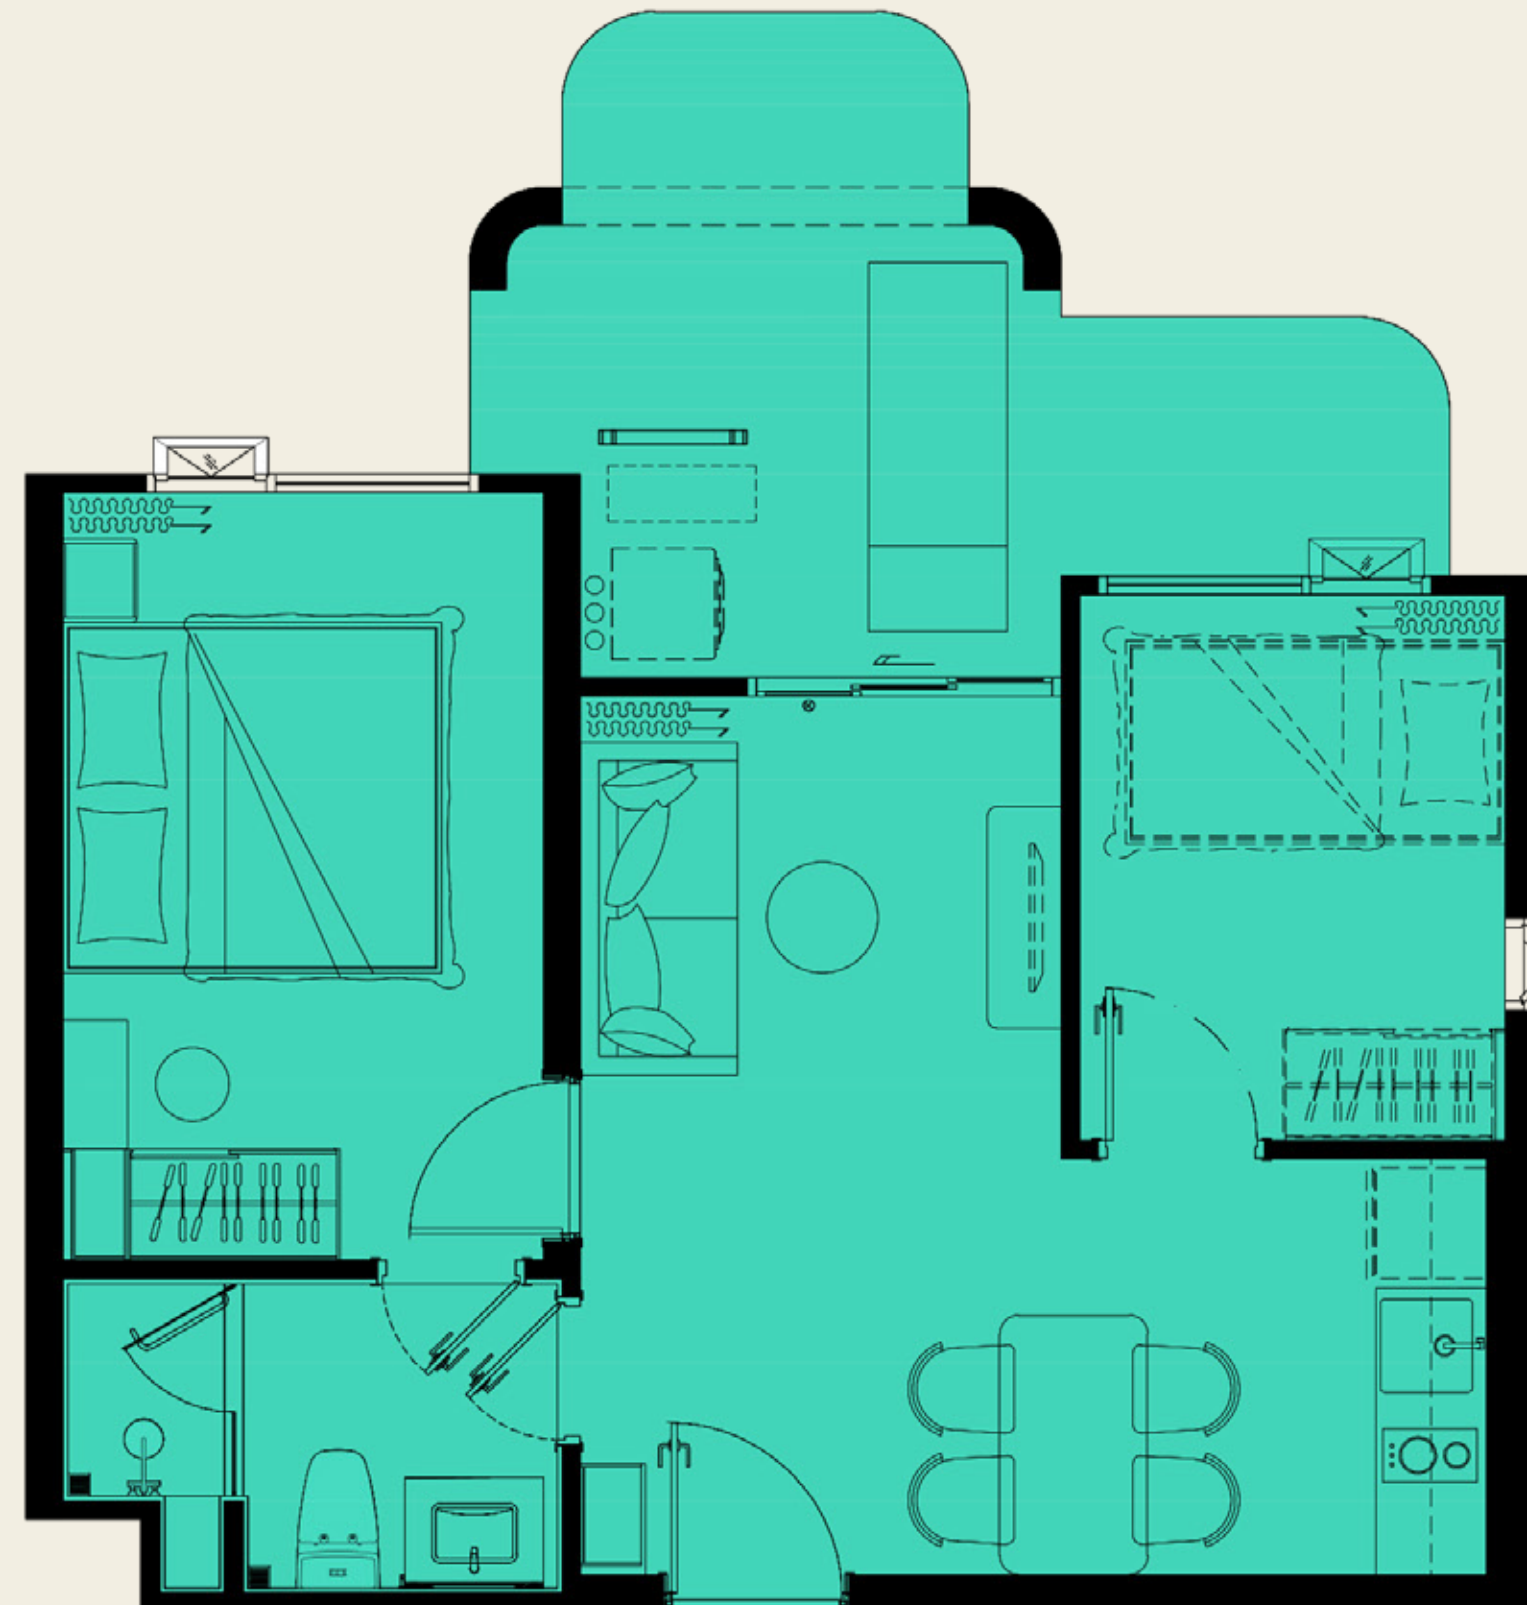

UNIT PLAN

The TITLE
vivana

1 BEDROOM PLUS A2

55.50 SQ.M.

COMPANY RESERVES THE RIGHT TO AMEND THE TERMS AND CONDITIONS OR WITHDRAW THE CARD, AT ANY TIME FOR ANY REASON, WITHOUT PRIOR NOTICE.

ASSETWISE Rhom Bho Property