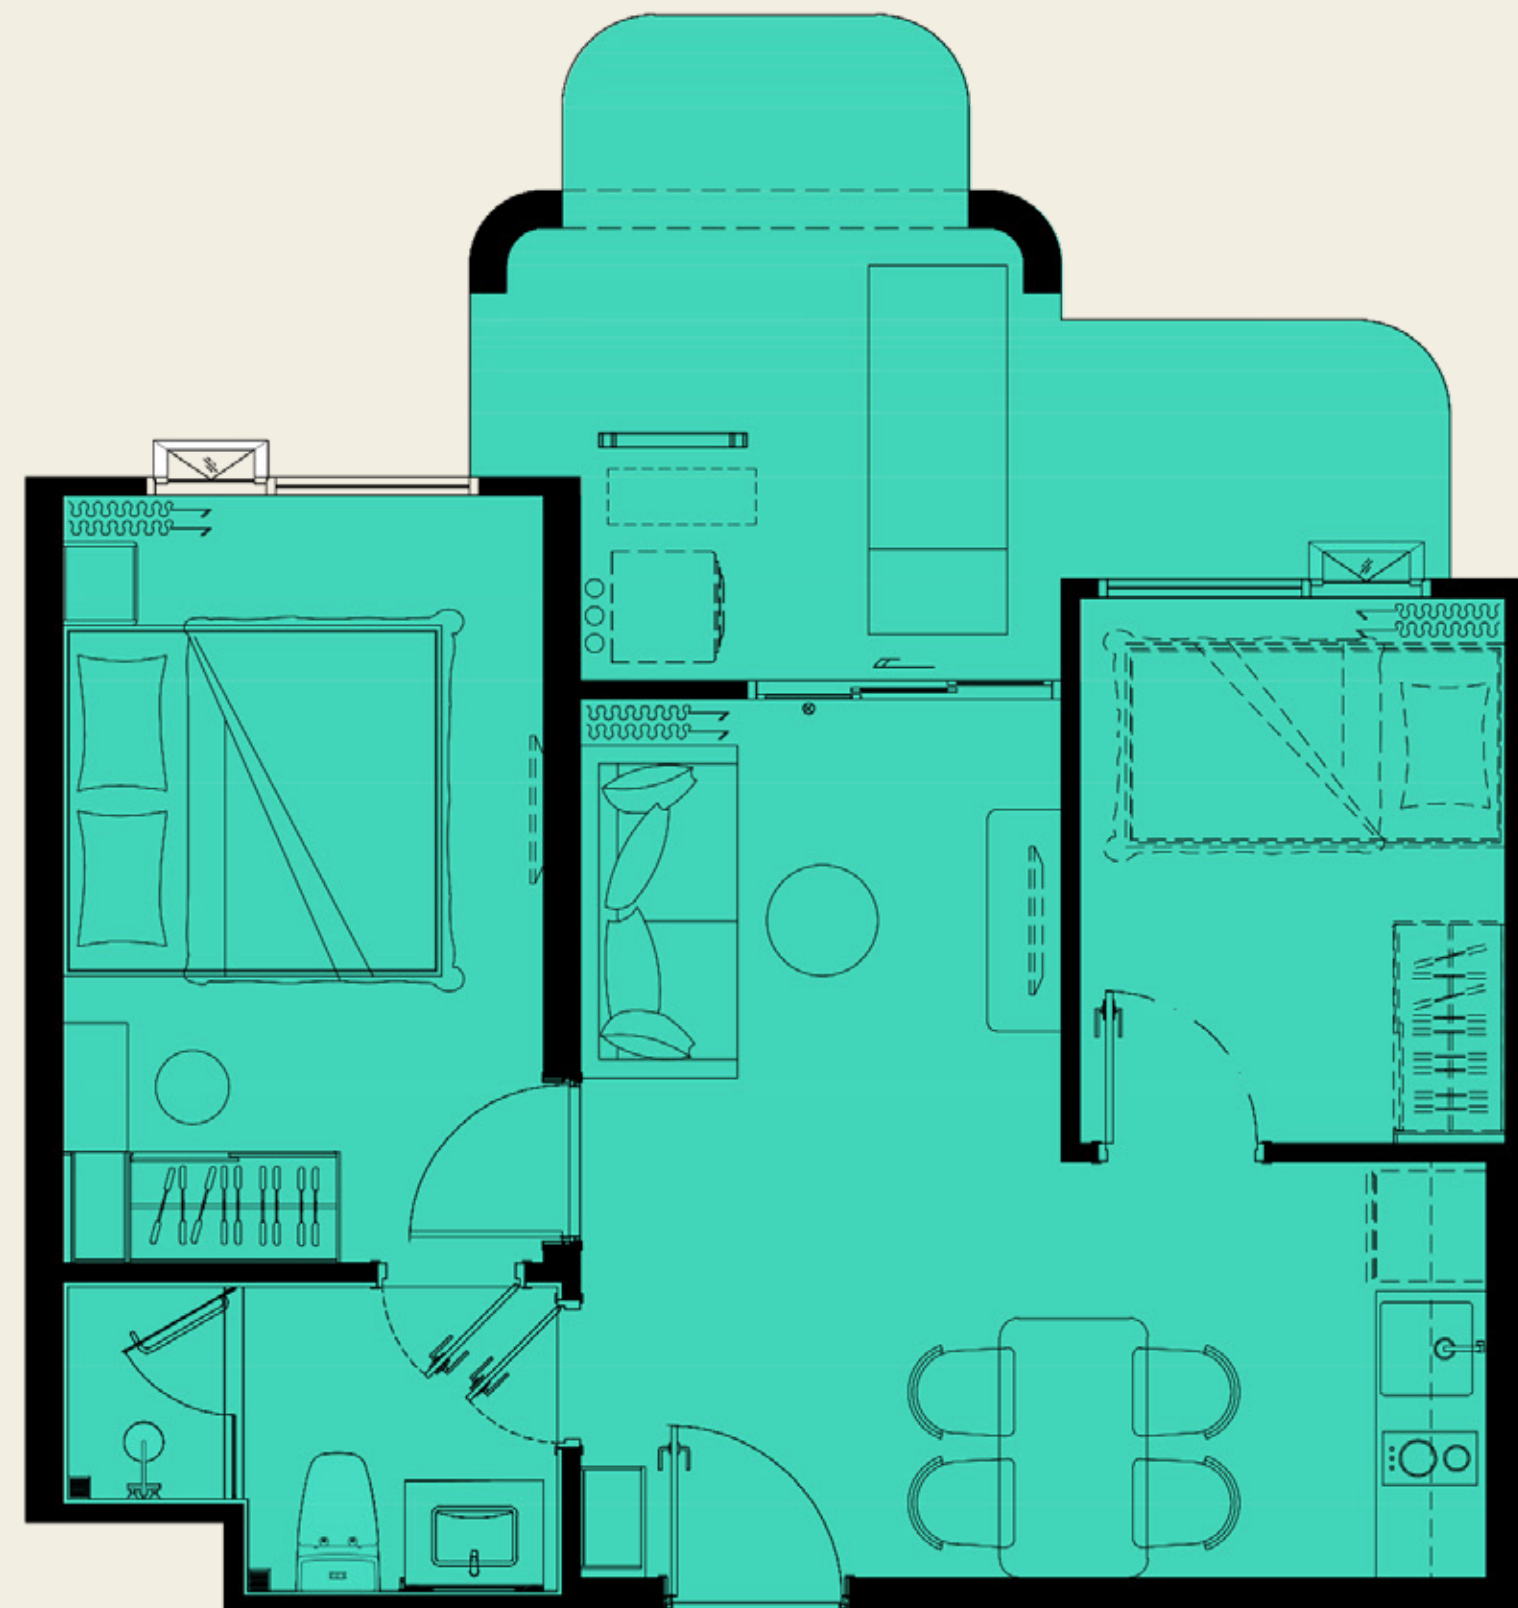

UNIT PLAN

The TITLE
vivana

1 BEDROOM PLUS A4

55.50 SQ.M.

COMPANY RESERVES THE RIGHT TO AMEND THE TERMS AND CONDITIONS OR WITHDRAW THE CARD, AT ANY TIME FOR ANY REASON, WITHOUT PRIOR NOTICE.

ASSETWISE Rhom Bho Property