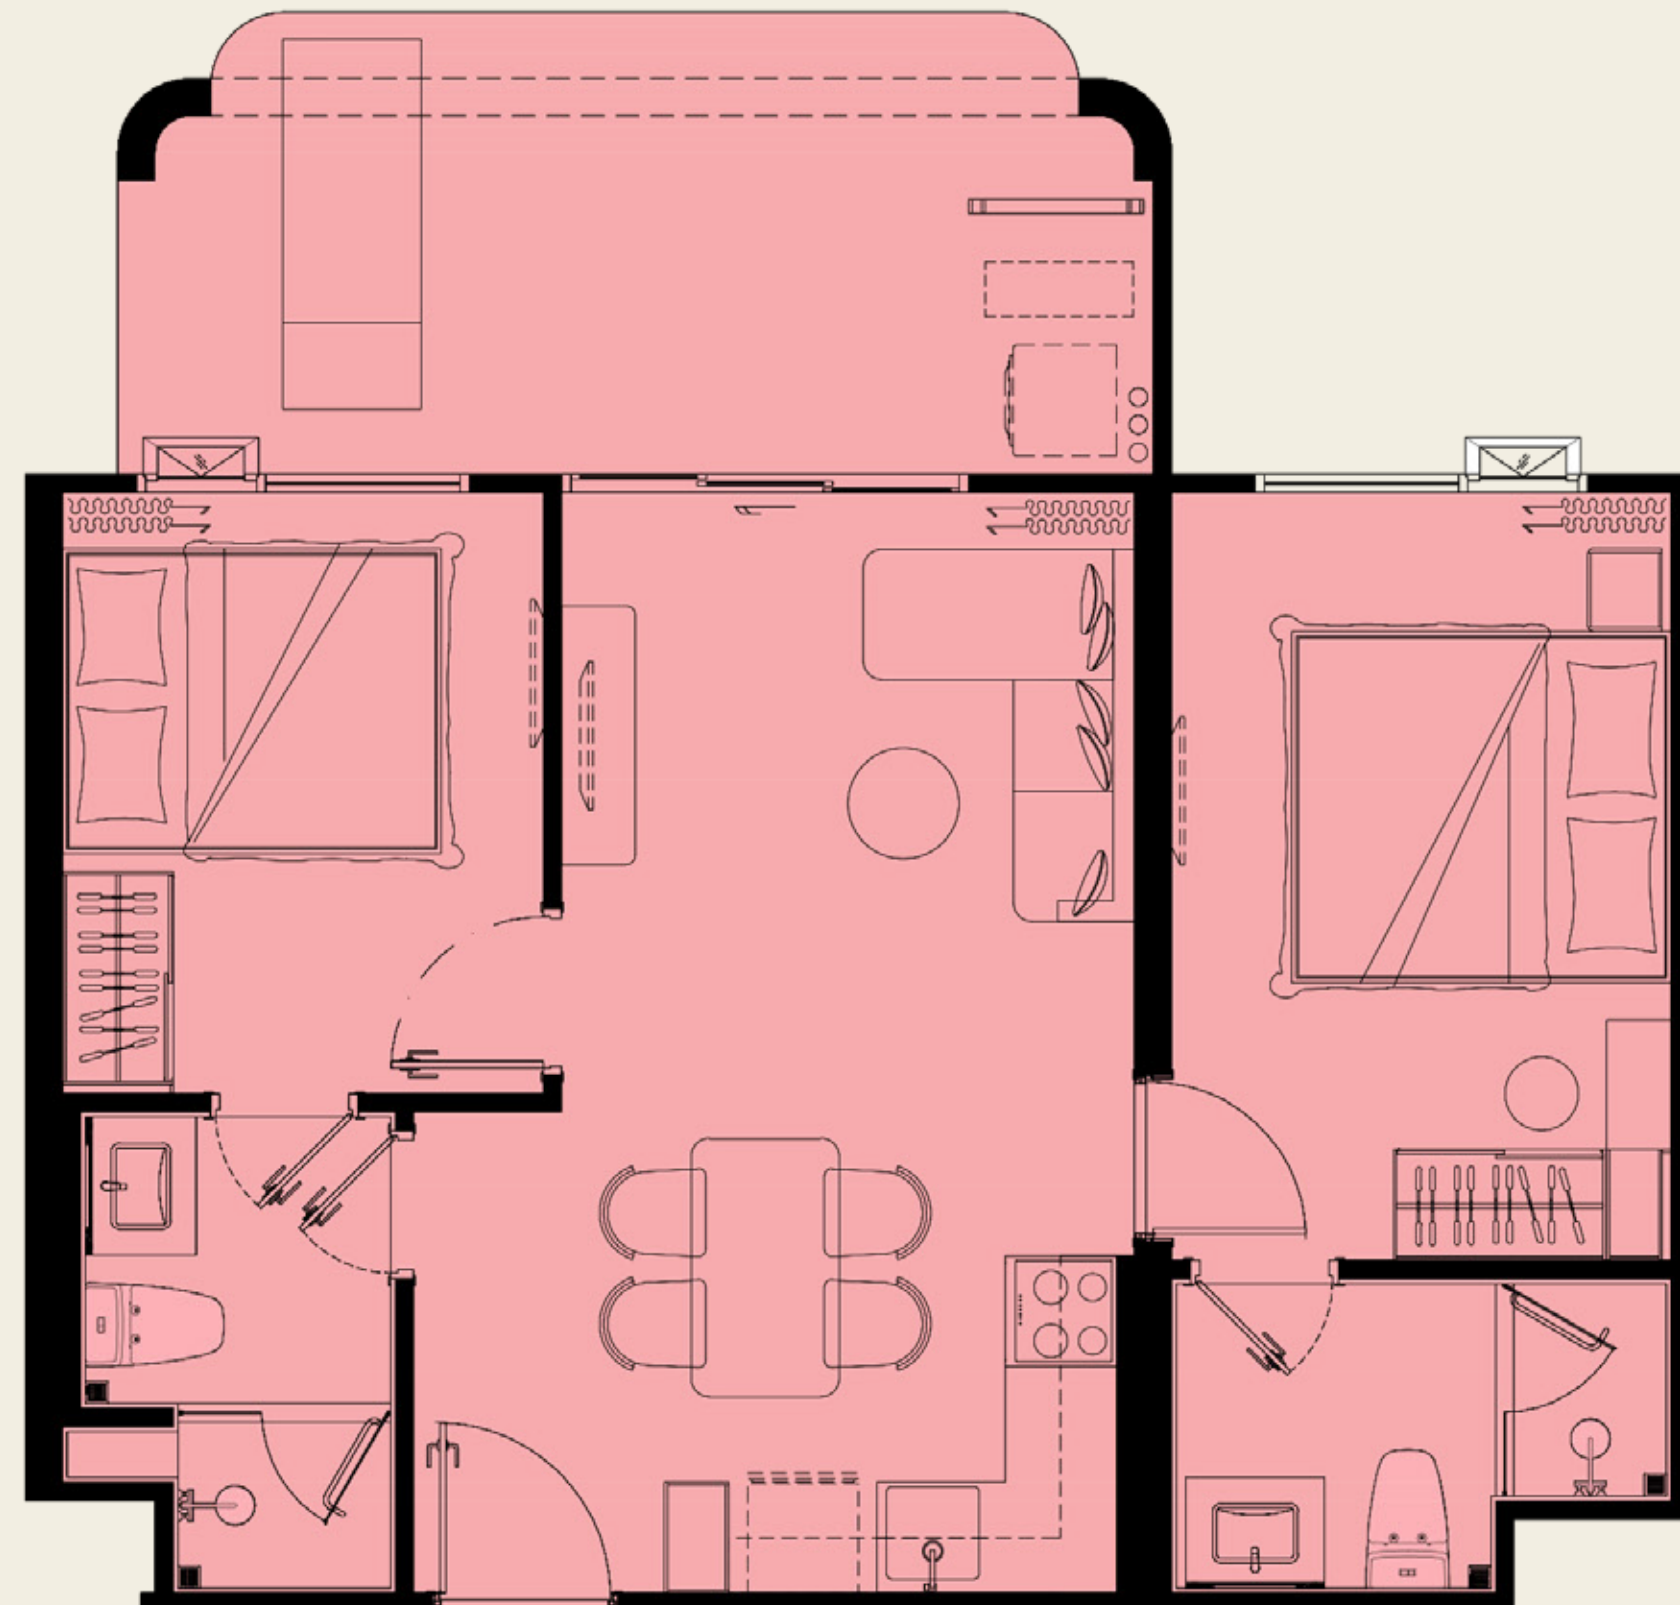

UNIT PLAN

The TITLE
vivana

2 BEDROOM MA1

66.00 SQ.M.

*COMPANY RESERVES THE RIGHT TO AMEND THE TERMS AND CONDITIONS OR WITHDRAW THE CARD, AT ANY TIME FOR ANY REASON, WITHOUT PRIOR NOTICE.