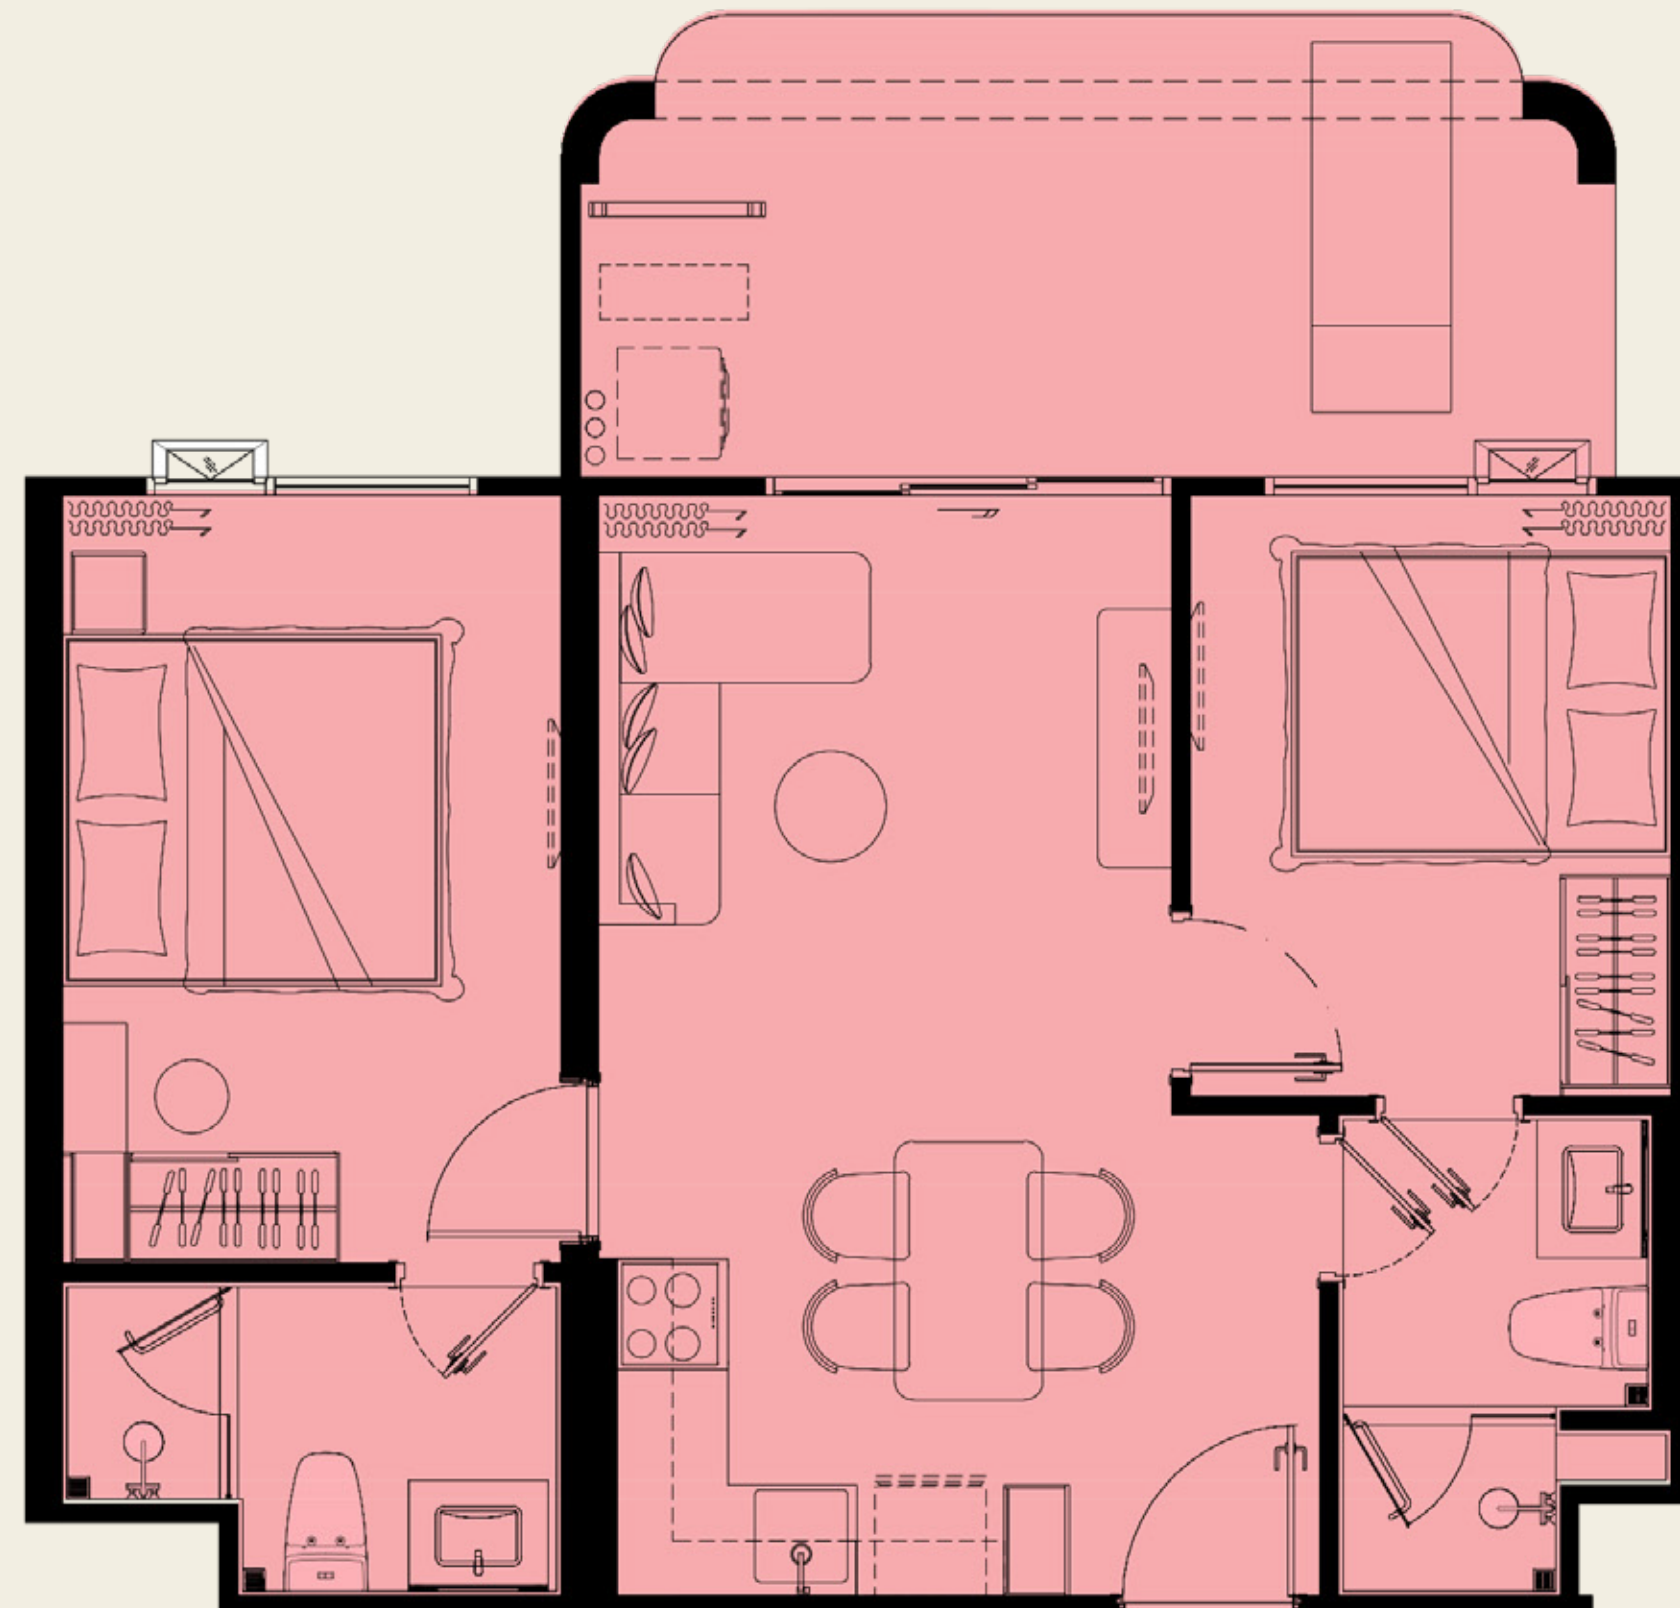

COMPANY RESERVES THE RIGHT TO AMEND THE TERMS AND CONDITIONS OR WITHDRAW THE CARD, AT ANY TIME FOR ANY REASON, WITHOUT PRIOR NOTICE.

ASSETWISE  Rhom Bho Property

UNIT PLAN

The TITLE
vivana

2 BEDROOM MA1

66.00 SQ.M.

*COMPANY RESERVES THE RIGHT TO AMEND THE TERMS AND CONDITIONS OR WITHDRAW THE CARD, AT ANY TIME FOR ANY REASON, WITHOUT PRIOR NOTICE.

UNIT PLAN

The TITLE
vivana

2 BEDROOM MA1M

66.00 SQ.M.

COMPANY RESERVES THE RIGHT TO AMEND THE TERMS AND CONDITIONS OR WITHDRAW THE CARD, AT ANY TIME FOR ANY REASON, WITHOUT PRIOR NOTICE.