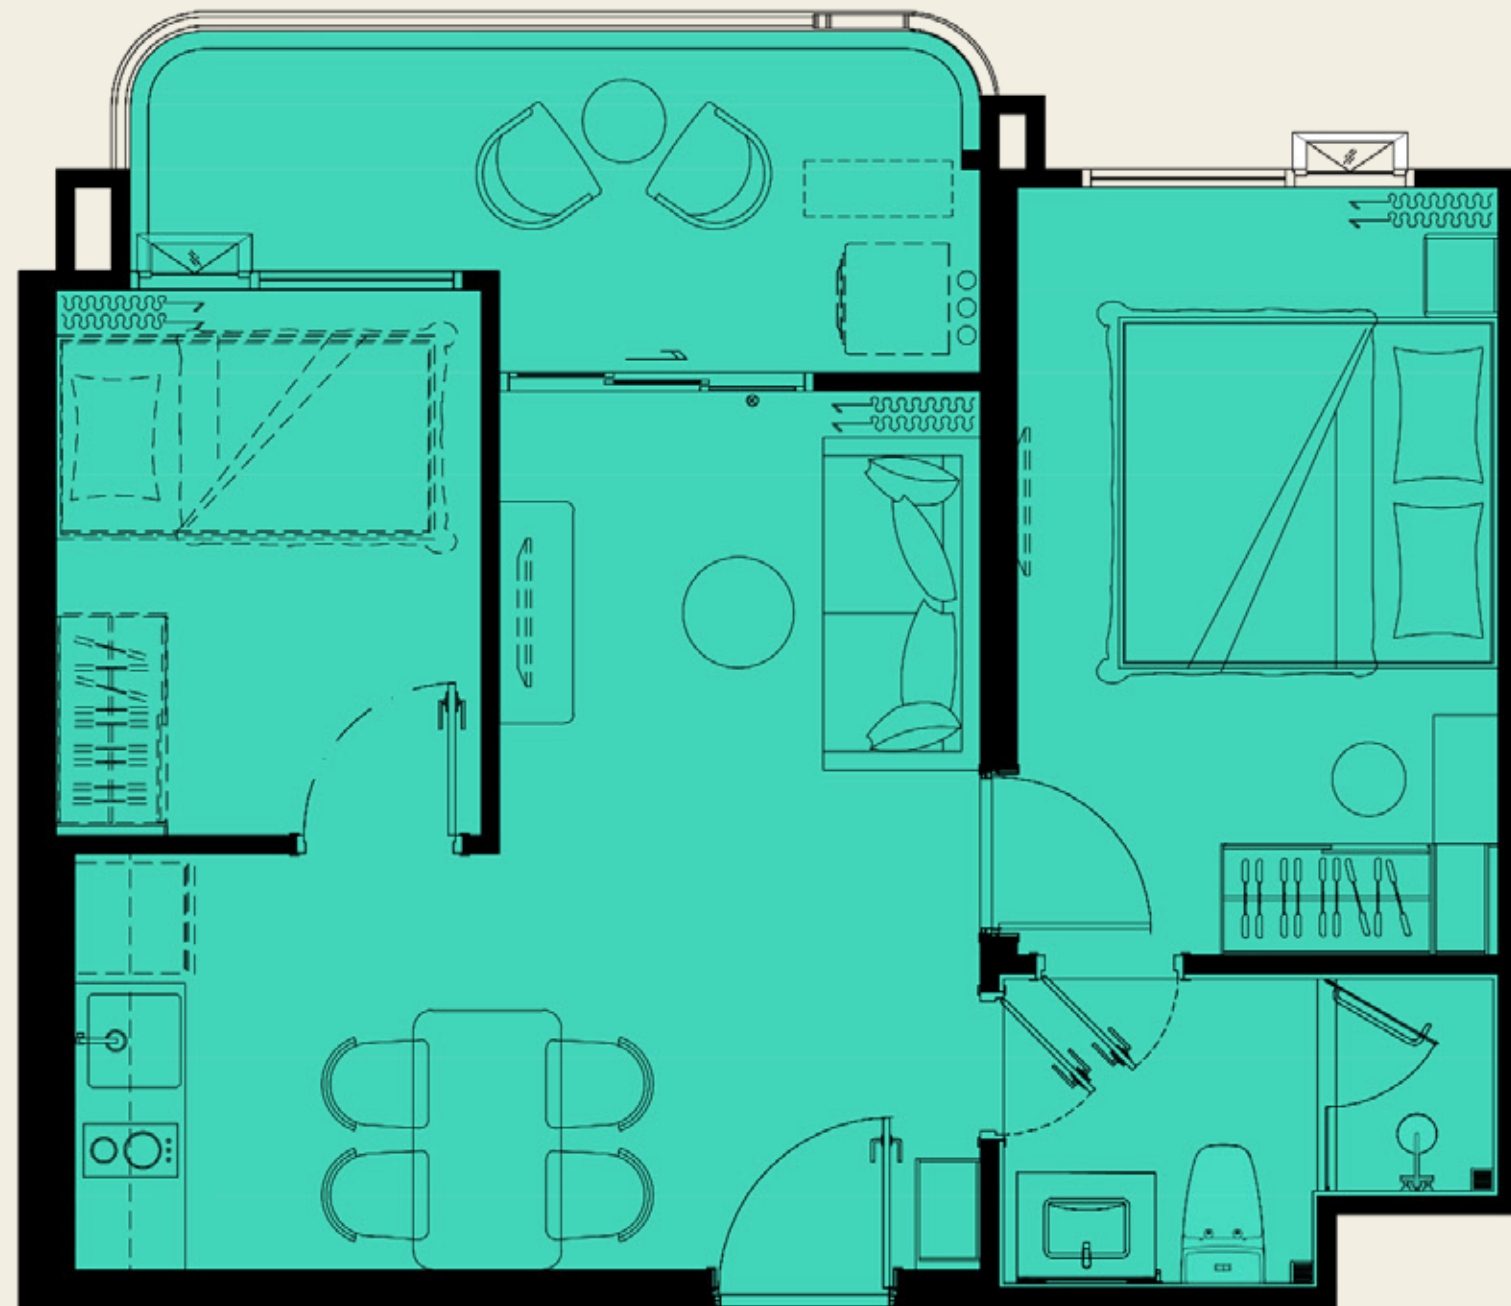

UNIT PLAN

The TITLE
vivana

1 BEDROOM PLUS 3
50.00 SQ.M.

COMPANY RESERVES THE RIGHT TO AMEND THE TERMS AND CONDITIONS OR WITHDRAW THE CARD, AT ANY TIME FOR ANY REASON, WITHOUT PRIOR NOTICE.

ASSETWISE  Rhom Bho Property

UNIT PLAN

The TITLE
vivana

1 BEDROOM PLUS 4
50.00 SQ.M.

COMPANY RESERVES THE RIGHT TO AMEND THE TERMS AND CONDITIONS OR WITHDRAW THE CARD, AT ANY TIME FOR ANY REASON, WITHOUT PRIOR NOTICE.

ASSETWISE  Rhom Bho Property