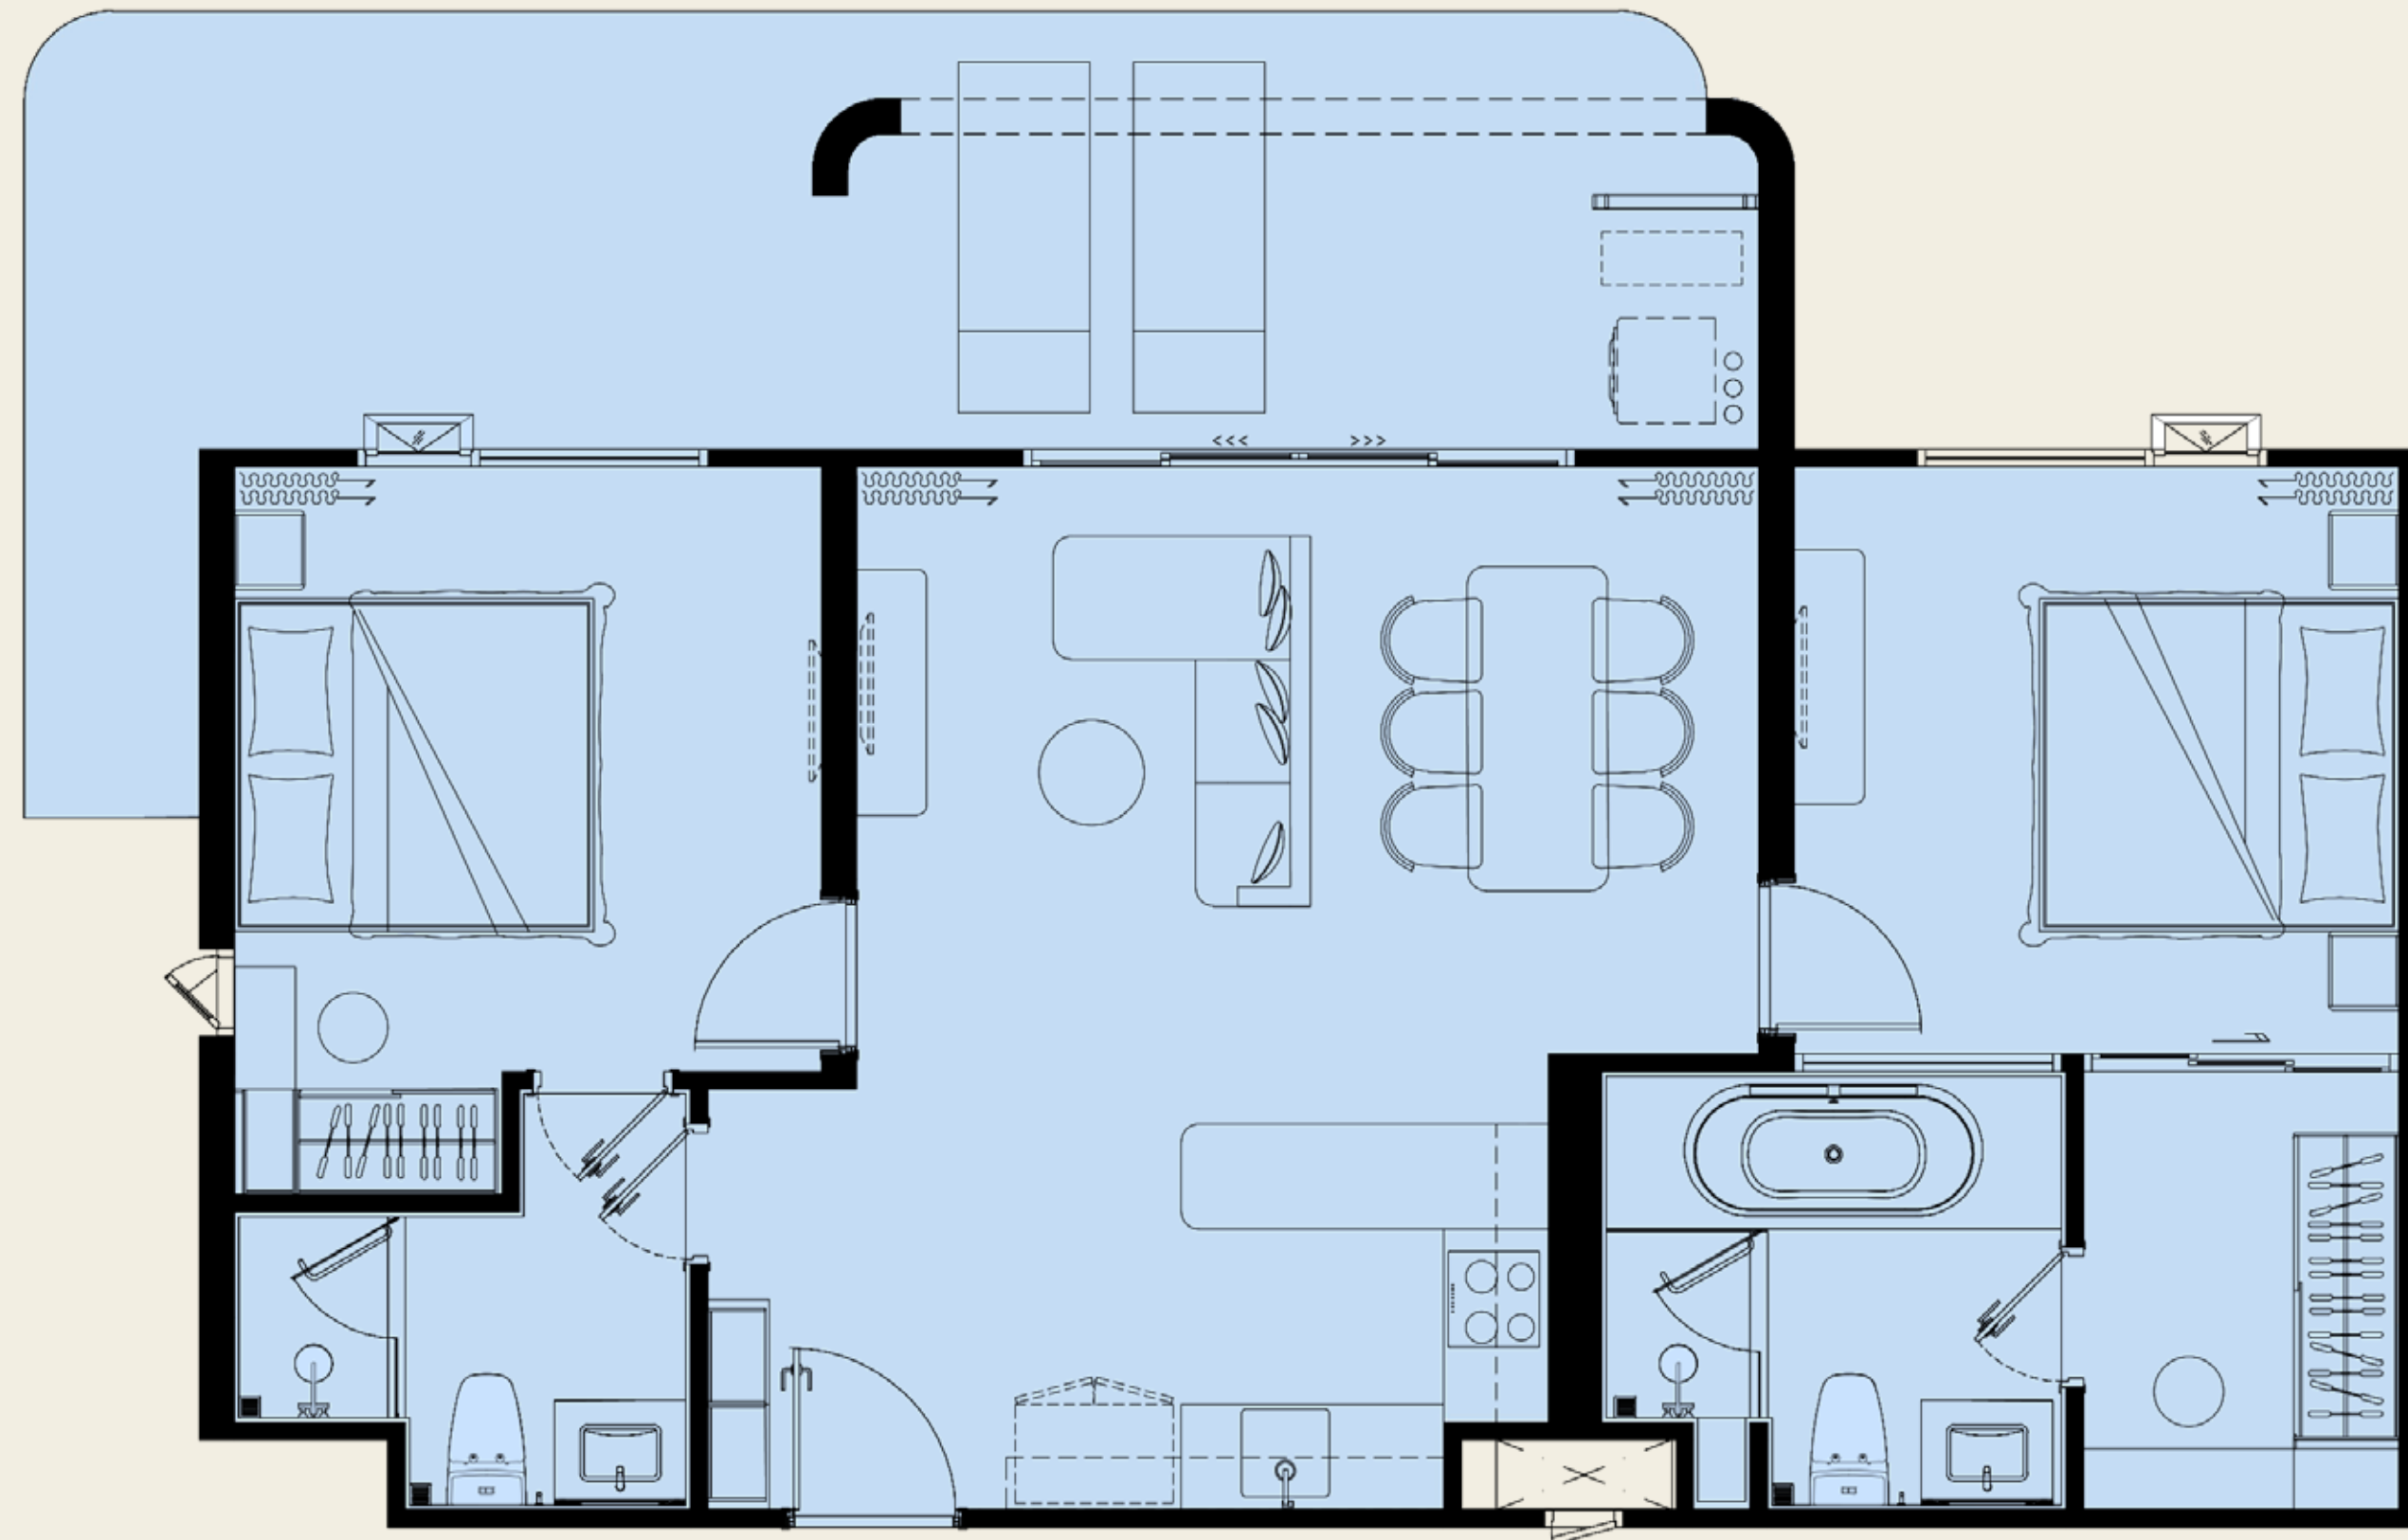

ASSETWISE  Rhom Bho Property

UNIT PLAN

The TITLE
vivana

2 BEDROOM MA3

66.00 SQ.M.

*COMPANY RESERVES THE RIGHT TO AMEND THE TERMS AND CONDITIONS OR WITHDRAW THE CARD, AT ANY TIME FOR ANY REASON, WITHOUT PRIOR NOTICE.

UNIT PLAN

The TITLE
vivana

2 BEDROOM PENTHOUSE 01

89.00 SQ.M.

COMPANY RESERVES THE RIGHT TO AMEND THE TERMS AND CONDITIONS OR WITHDRAW THE CARD, AT ANY TIME FOR ANY REASON, WITHOUT PRIOR NOTICE.

ASSETWISE  Rhom Bho Property

UNIT PLAN

The TITLE
vivana

2 BEDROOM PENTHOUSE 01A

100.00 SQ.M.

*COMPANY RESERVES THE RIGHT TO AMEND THE TERMS AND CONDITIONS OR WITHDRAW THE CARD, AT ANY TIME FOR ANY REASON, WITHOUT PRIOR NOTICE.

ASSETWISE  Rhom Bho Property

UNIT PLAN

The TITLE
vivana

2 BEDROOM PENTHOUSE 02

120.50 SQ.M.

COMPANY RESERVES THE RIGHT TO AMEND THE TERMS AND CONDITIONS OR WITHDRAW THE CARD, AT ANY TIME FOR ANY REASON, WITHOUT PRIOR NOTICE.

ASSETWISE  Rhom Bho Property