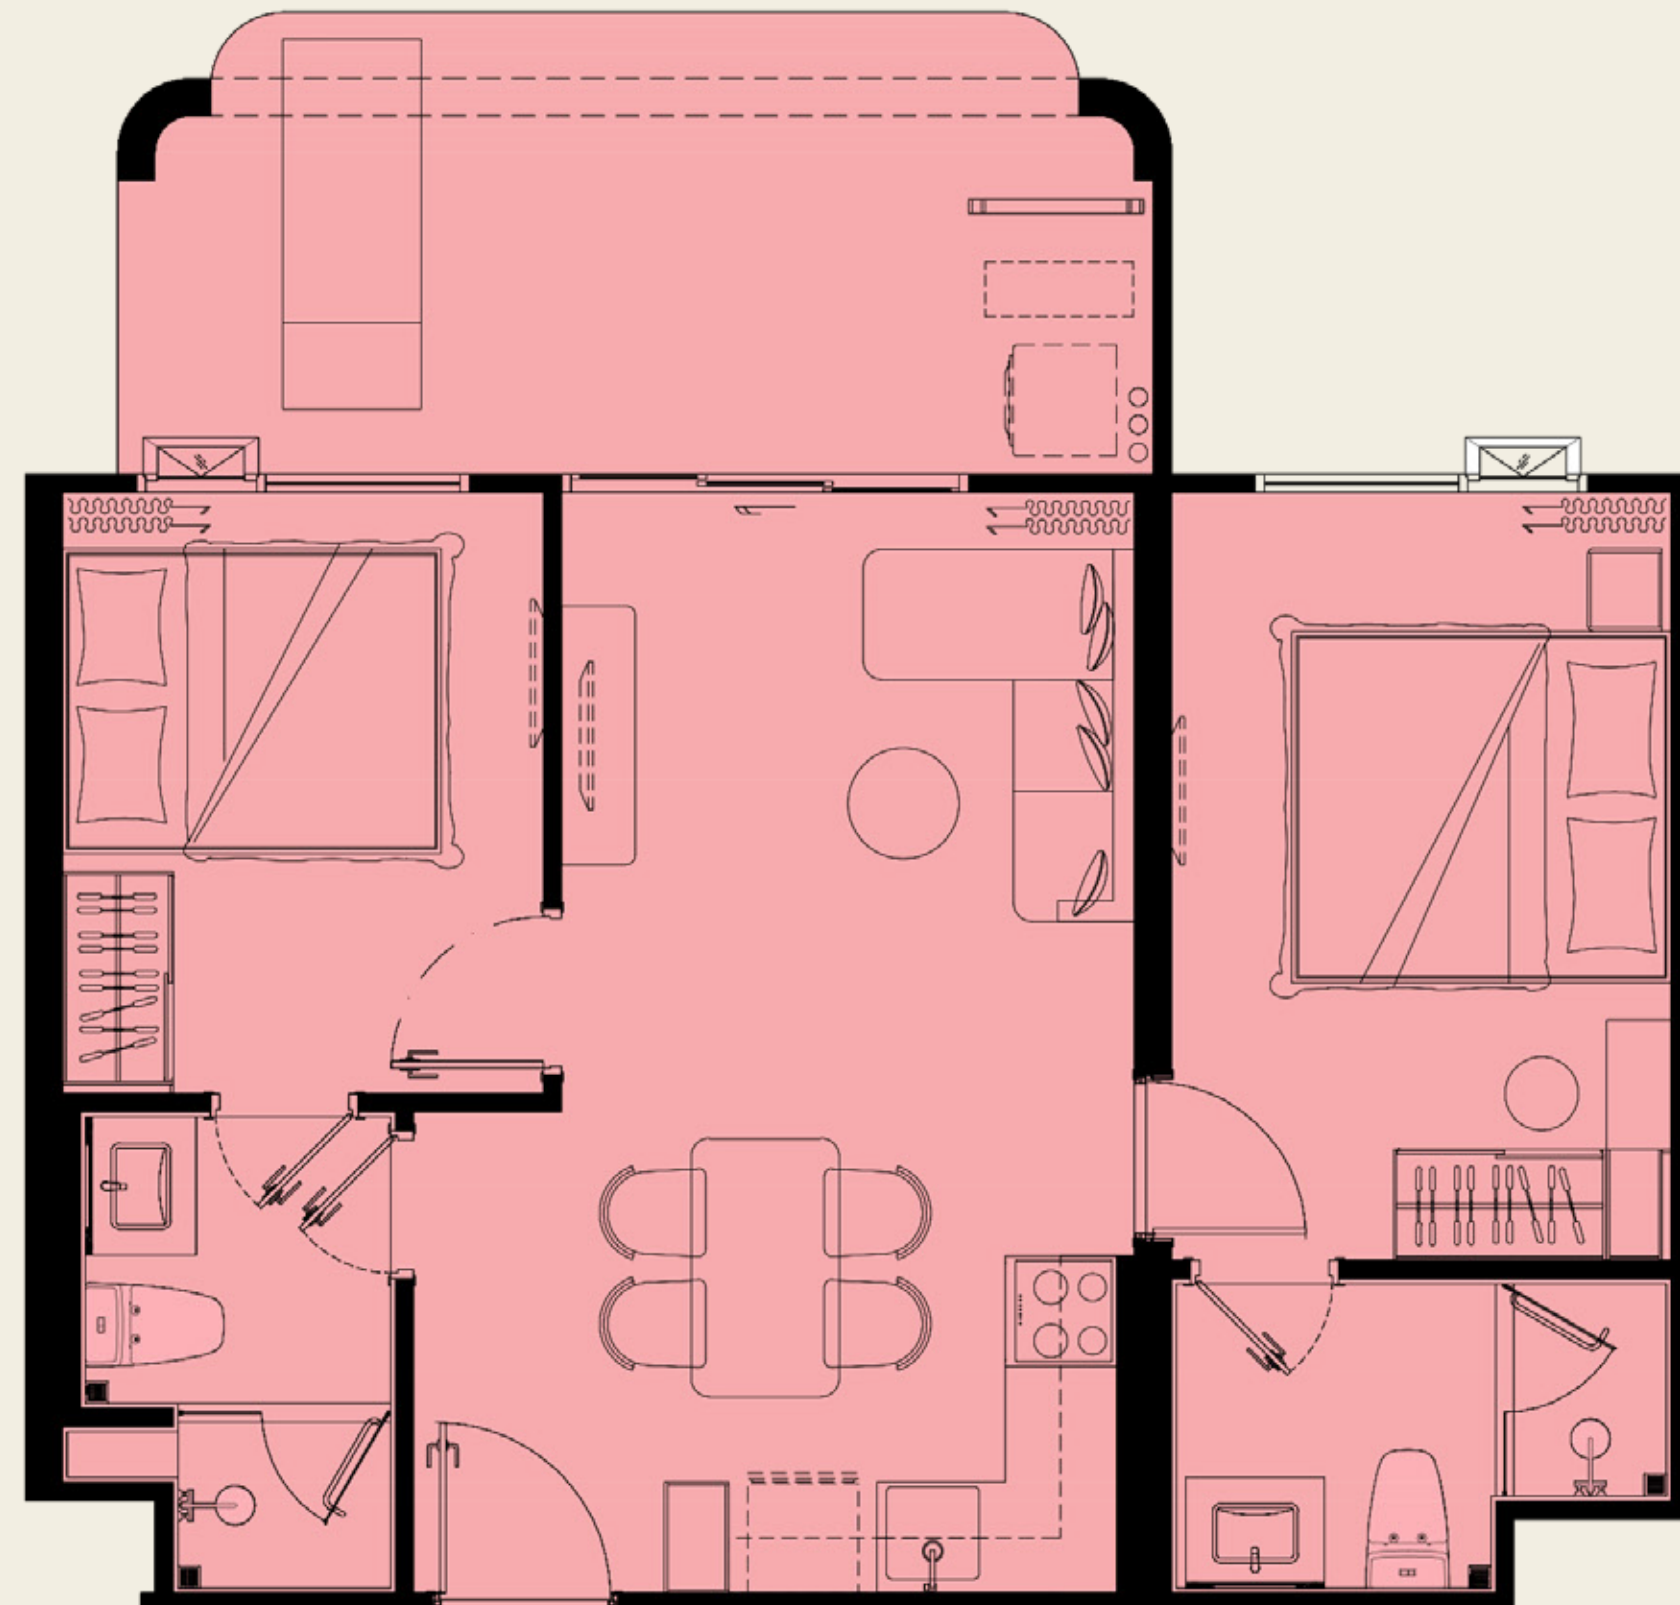

ASSETWISE  Rhom Bho Property

UNIT PLAN

The TITLE
vivana

2 BEDROOM MA2

66.00 SQ.M.

COMPANY RESERVES THE RIGHT TO AMEND THE TERMS AND CONDITIONS OR WITHDRAW THE CARD, AT ANY TIME FOR ANY REASON, WITHOUT PRIOR NOTICE.

ASSETWISE  Rhom Bho Property

UNIT PLAN

The TITLE
vivana

2 BEDROOM MA3

66.00 SQ.M.

*COMPANY RESERVES THE RIGHT TO AMEND THE TERMS AND CONDITIONS OR WITHDRAW THE CARD, AT ANY TIME FOR ANY REASON, WITHOUT PRIOR NOTICE.