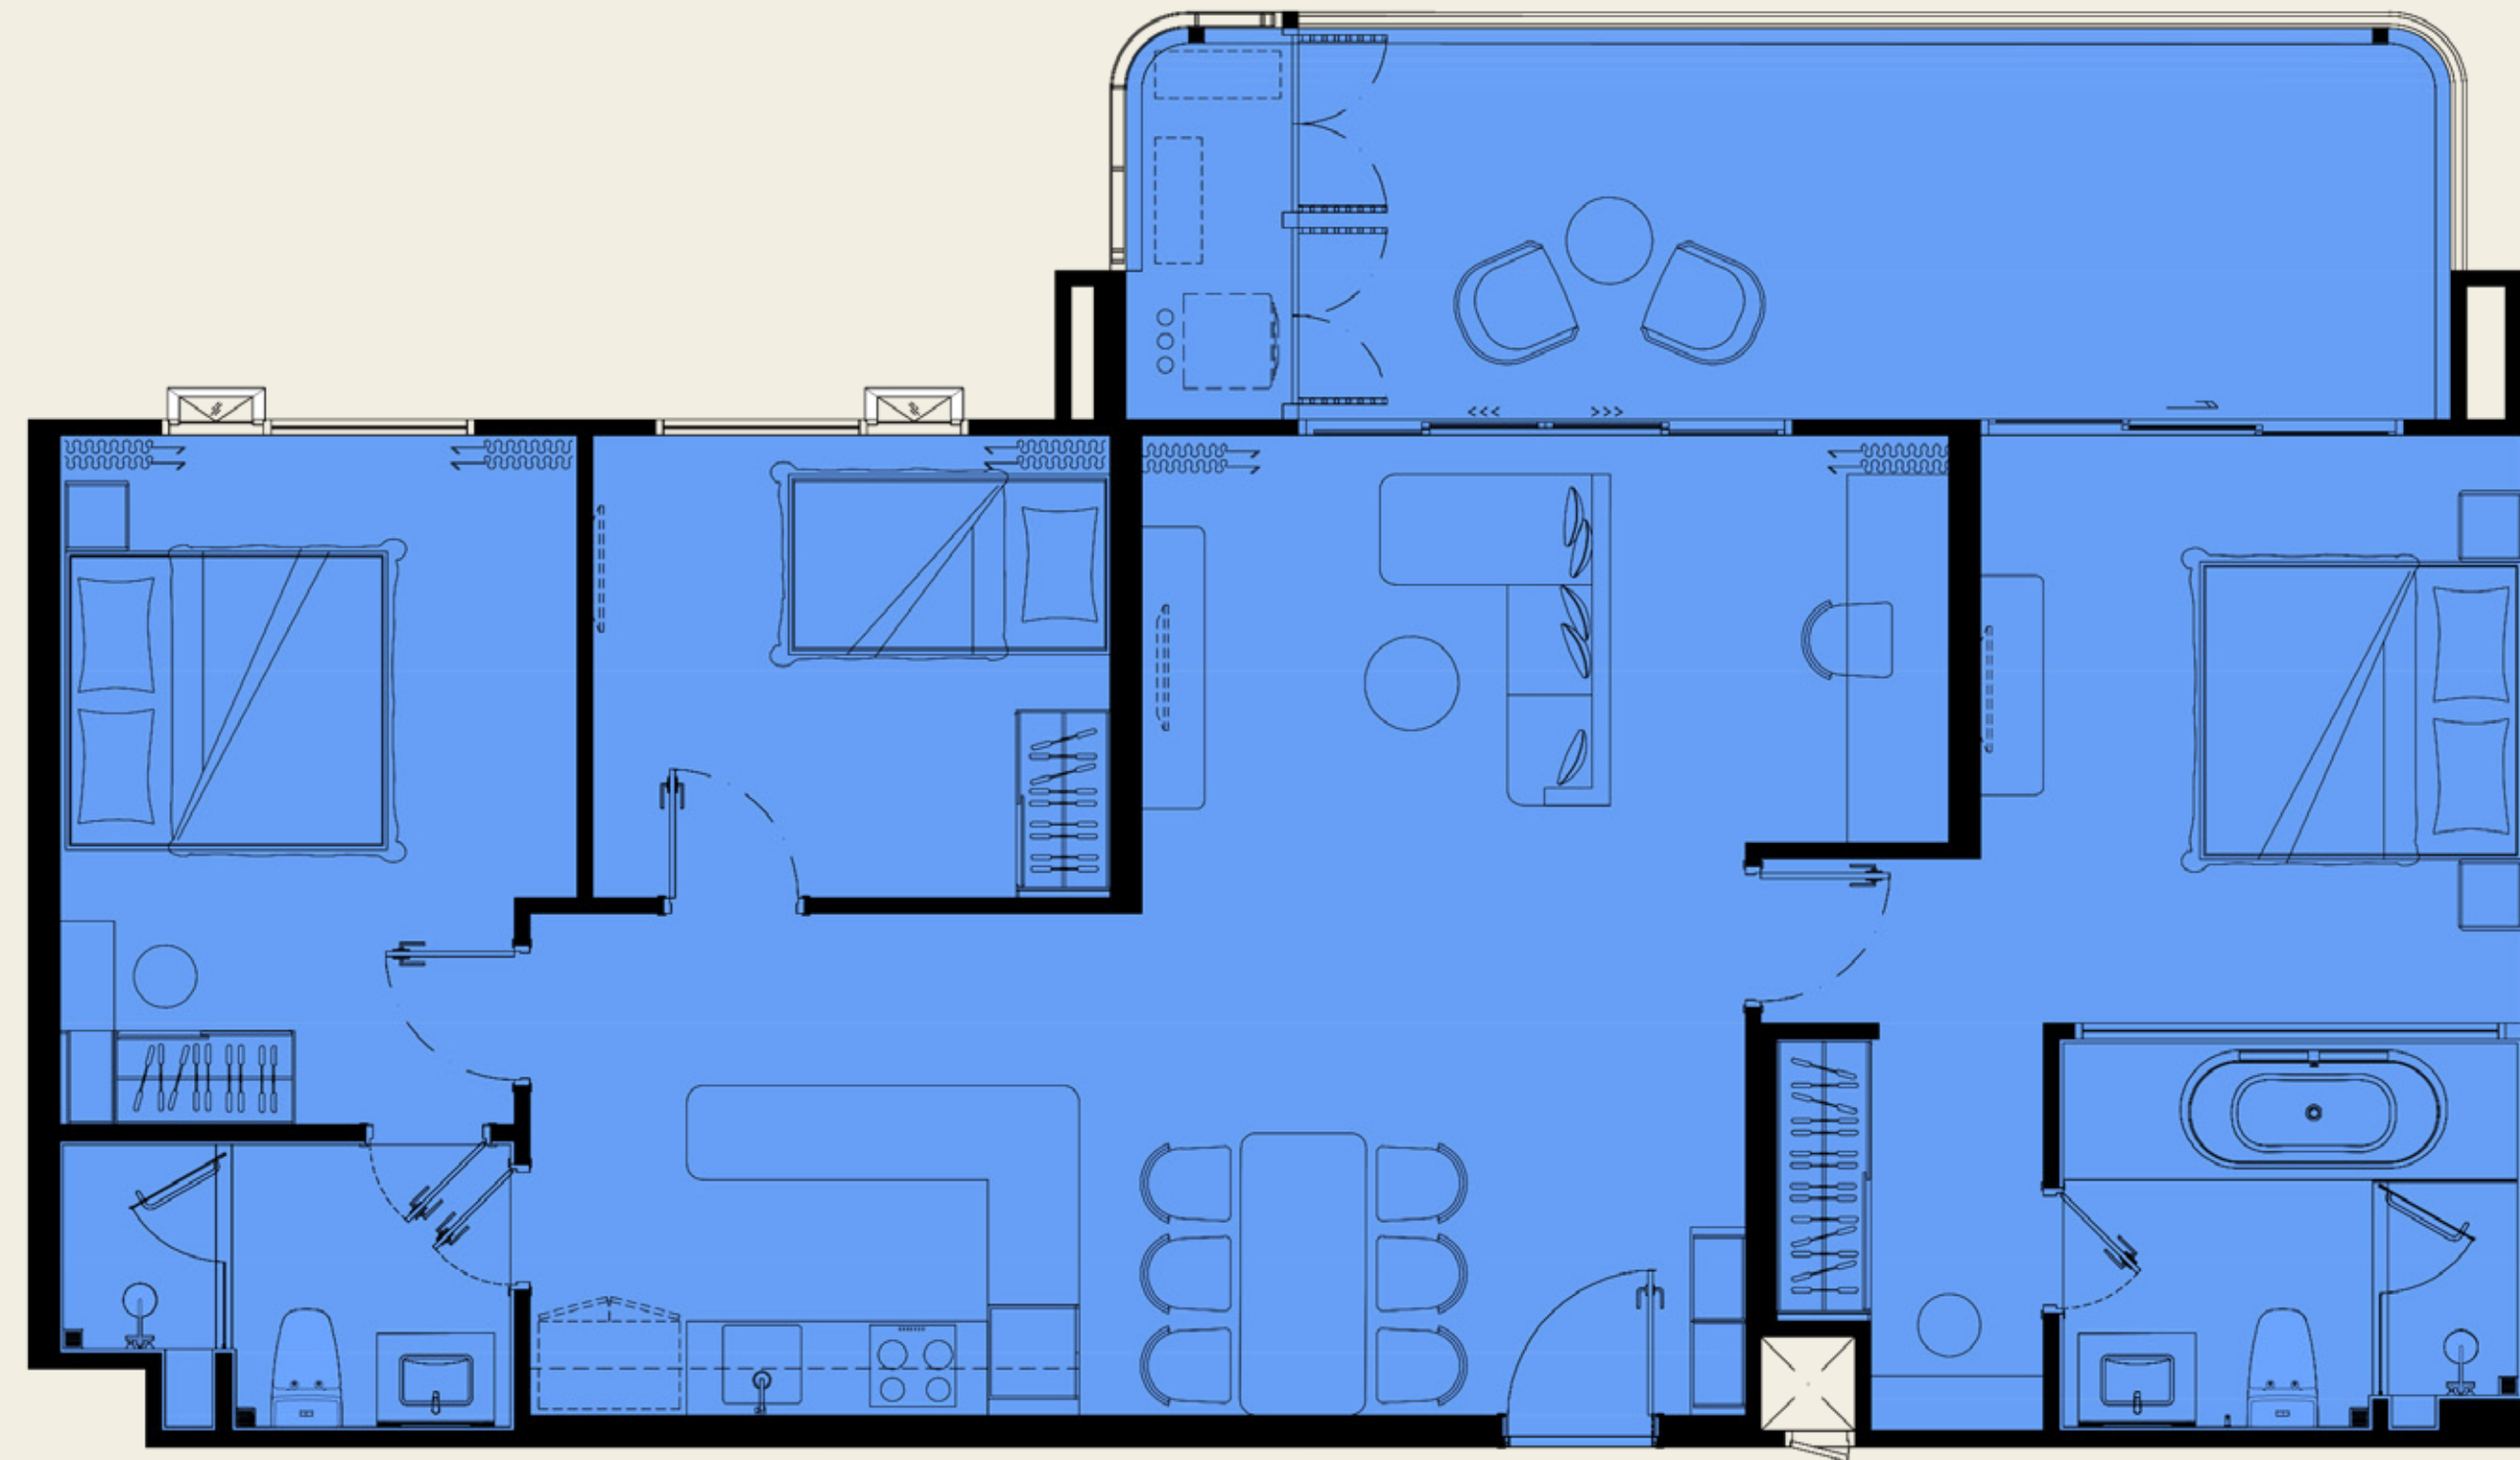

UNIT PLAN

The TITLE
vivana

2 BEDROOM PENTHOUSE 01

89.00 SQ.M.

COMPANY RESERVES THE RIGHT TO AMEND THE TERMS AND CONDITIONS OR WITHDRAW THE CARD, AT ANY TIME FOR ANY REASON, WITHOUT PRIOR NOTICE.

ASSETWISE  Rhom Bho Property

UNIT PLAN

The TITLE
vivana

2 BEDROOM PENTHOUSE 01A

100.00 SQ.M.

*COMPANY RESERVES THE RIGHT TO AMEND THE TERMS AND CONDITIONS OR WITHDRAW THE CARD, AT ANY TIME FOR ANY REASON, WITHOUT PRIOR NOTICE.

ASSETWISE  Rhom Bho Property

UNIT PLAN

The TITLE
vivana

2 BEDROOM PENTHOUSE 02

120.50 SQ.M.

COMPANY RESERVES THE RIGHT TO AMEND THE TERMS AND CONDITIONS OR WITHDRAW THE CARD, AT ANY TIME FOR ANY REASON, WITHOUT PRIOR NOTICE.

ASSETWISE  Rhom Bho Property

UNIT PLAN

The TITLE
vivana

2 BEDROOM PENTHOUSE 02A

128.50 SQ.M.

*COMPANY RESERVES THE RIGHT TO AMEND THE TERMS AND CONDITIONS OR WITHDRAW THE CARD, AT ANY TIME FOR ANY REASON, WITHOUT PRIOR NOTICE.

ASSETWISE  Rhom Bho Property