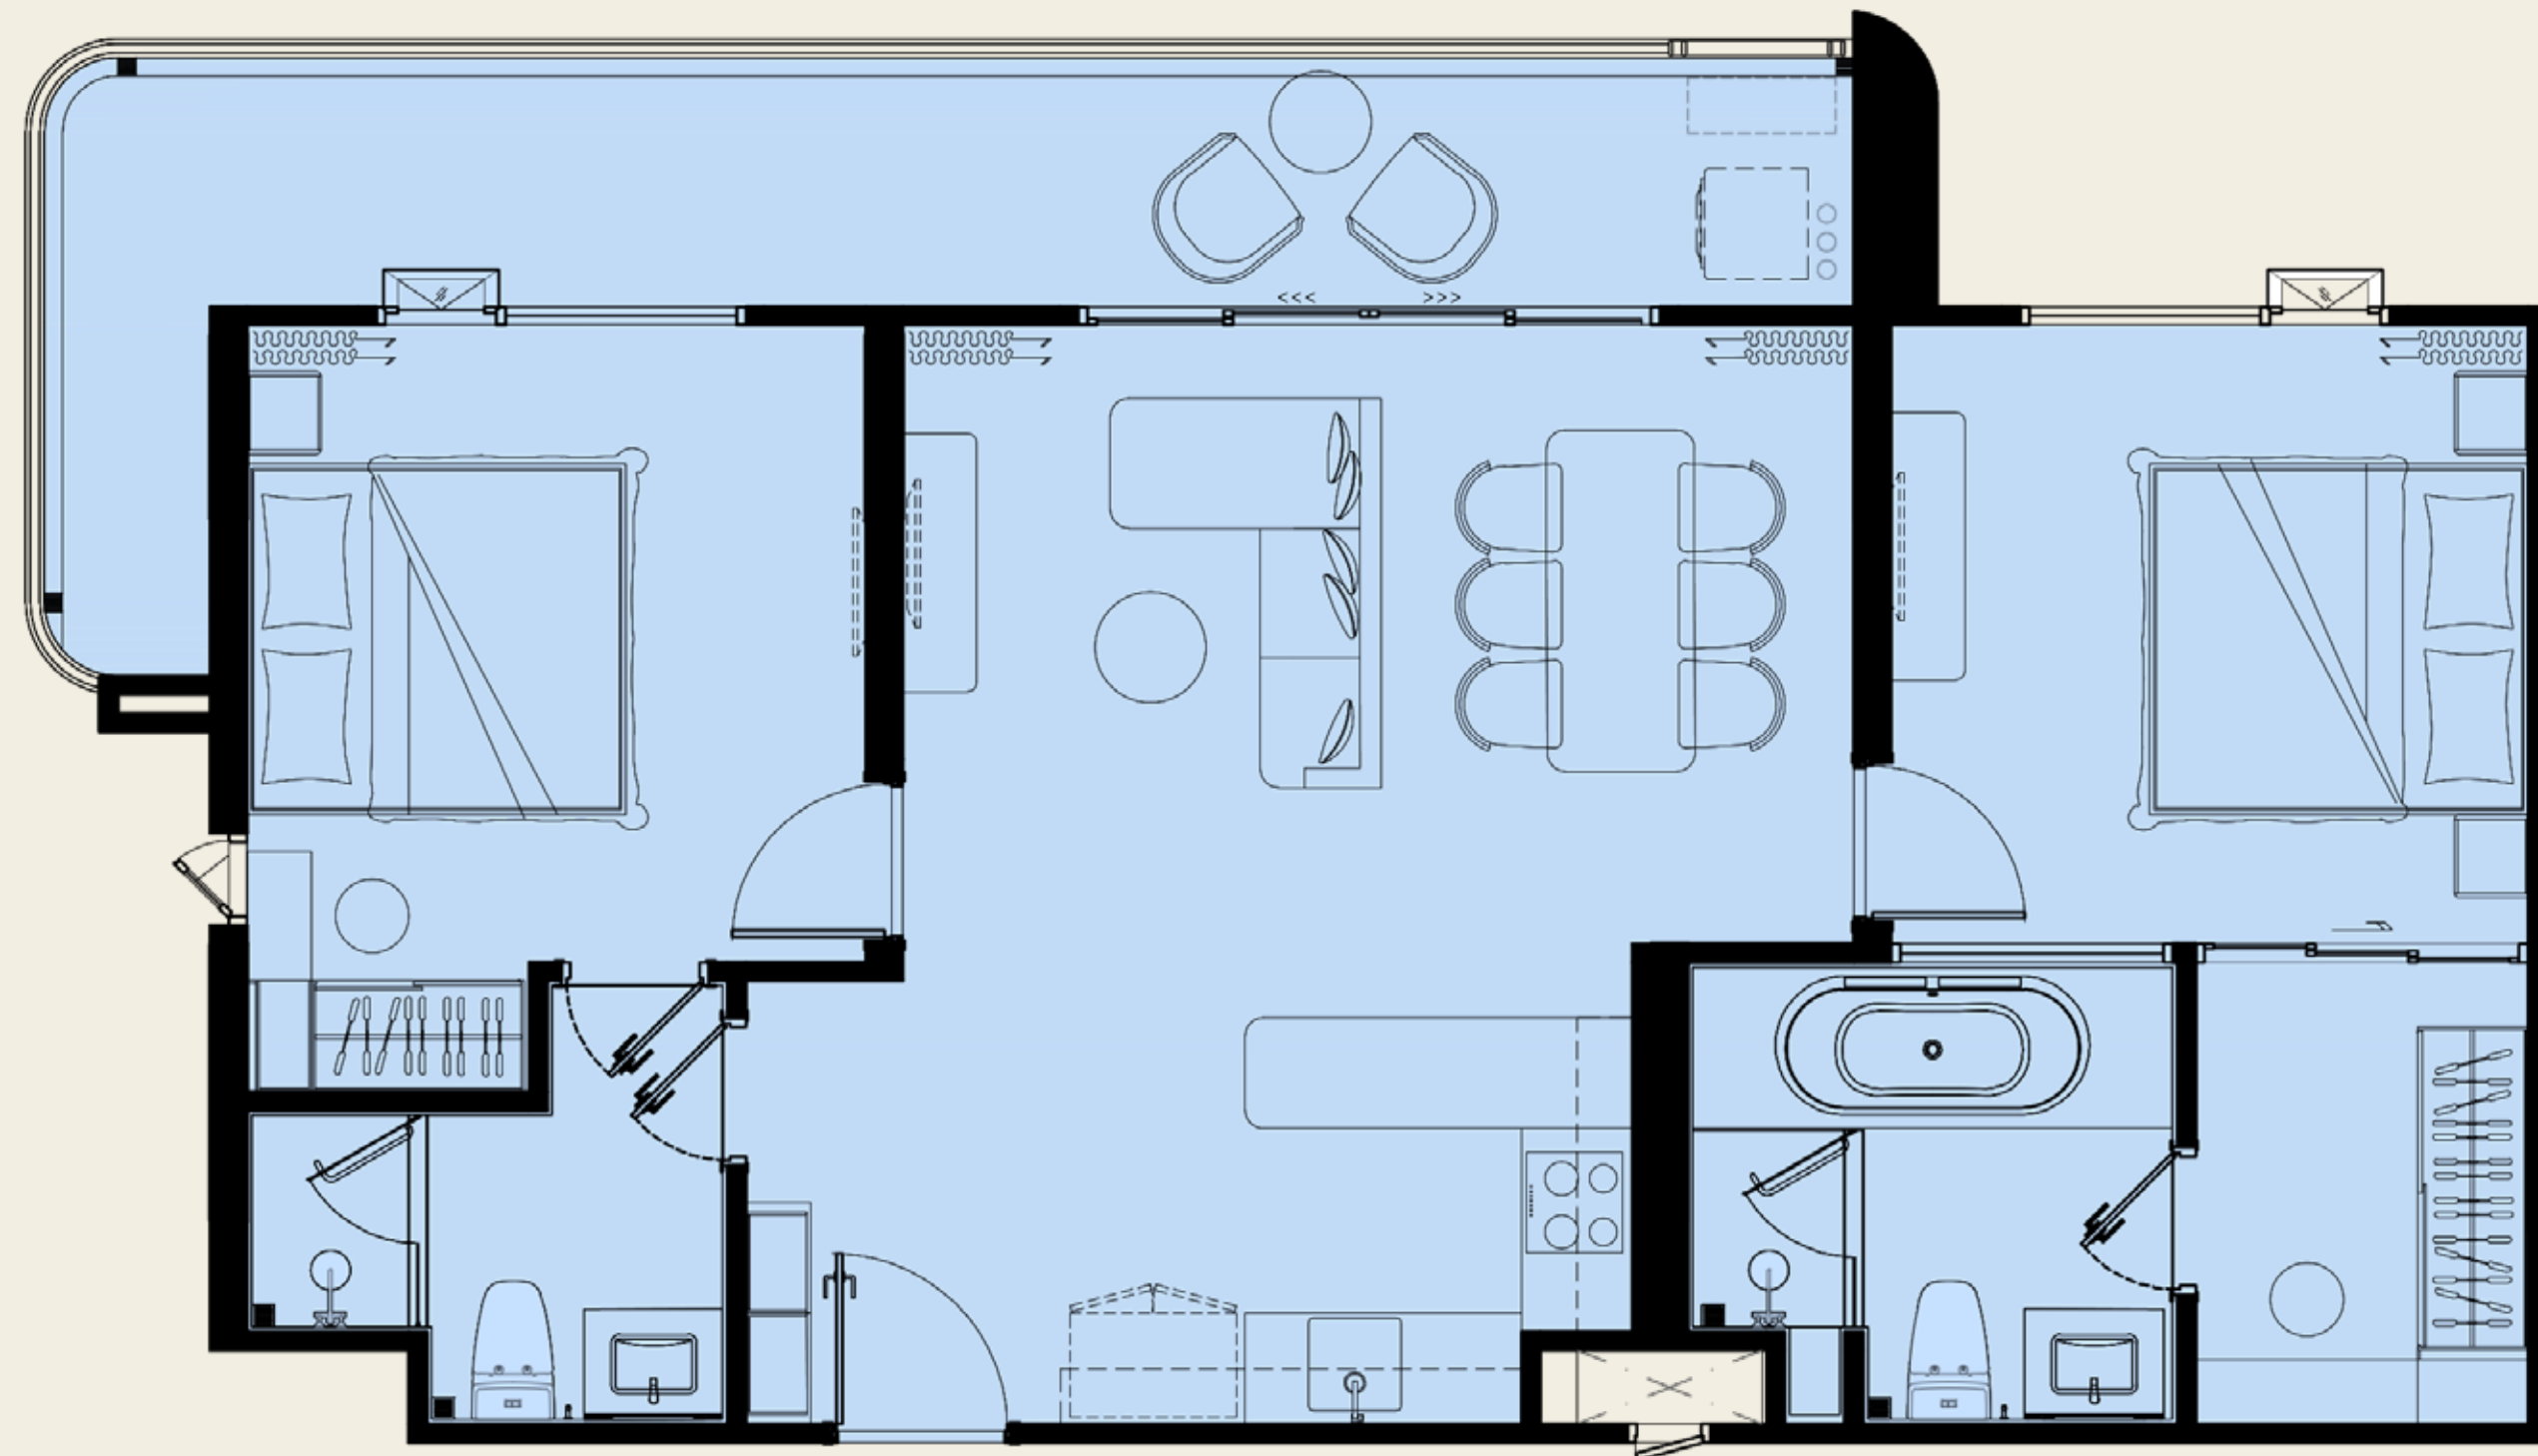

ASSETWISE  Rhom Bho Property

UNIT PLAN

The TITLE
vivana

2 BEDROOM MA2

66.00 SQ.M.

COMPANY RESERVES THE RIGHT TO AMEND THE TERMS AND CONDITIONS OR WITHDRAW THE CARD, AT ANY TIME FOR ANY REASON, WITHOUT PRIOR NOTICE.

ASSETWISE  Rhom Bho Property

UNIT PLAN

The TITLE
vivana

2 BEDROOM MA3

66.00 SQ.M.

*COMPANY RESERVES THE RIGHT TO AMEND THE TERMS AND CONDITIONS OR WITHDRAW THE CARD, AT ANY TIME FOR ANY REASON, WITHOUT PRIOR NOTICE.

UNIT PLAN

The TITLE
vivana

2 BEDROOM PENTHOUSE 01

89.00 SQ.M.

COMPANY RESERVES THE RIGHT TO AMEND THE TERMS AND CONDITIONS OR WITHDRAW THE CARD, AT ANY TIME FOR ANY REASON, WITHOUT PRIOR NOTICE.

ASSETWISE  Rhom Bho Property

UNIT PLAN

The TITLE
vivana

2 BEDROOM PENTHOUSE 01A

100.00 SQ.M.

*COMPANY RESERVES THE RIGHT TO AMEND THE TERMS AND CONDITIONS OR WITHDRAW THE CARD, AT ANY TIME FOR ANY REASON, WITHOUT PRIOR NOTICE.

ASSETWISE  Rhom Bho Property