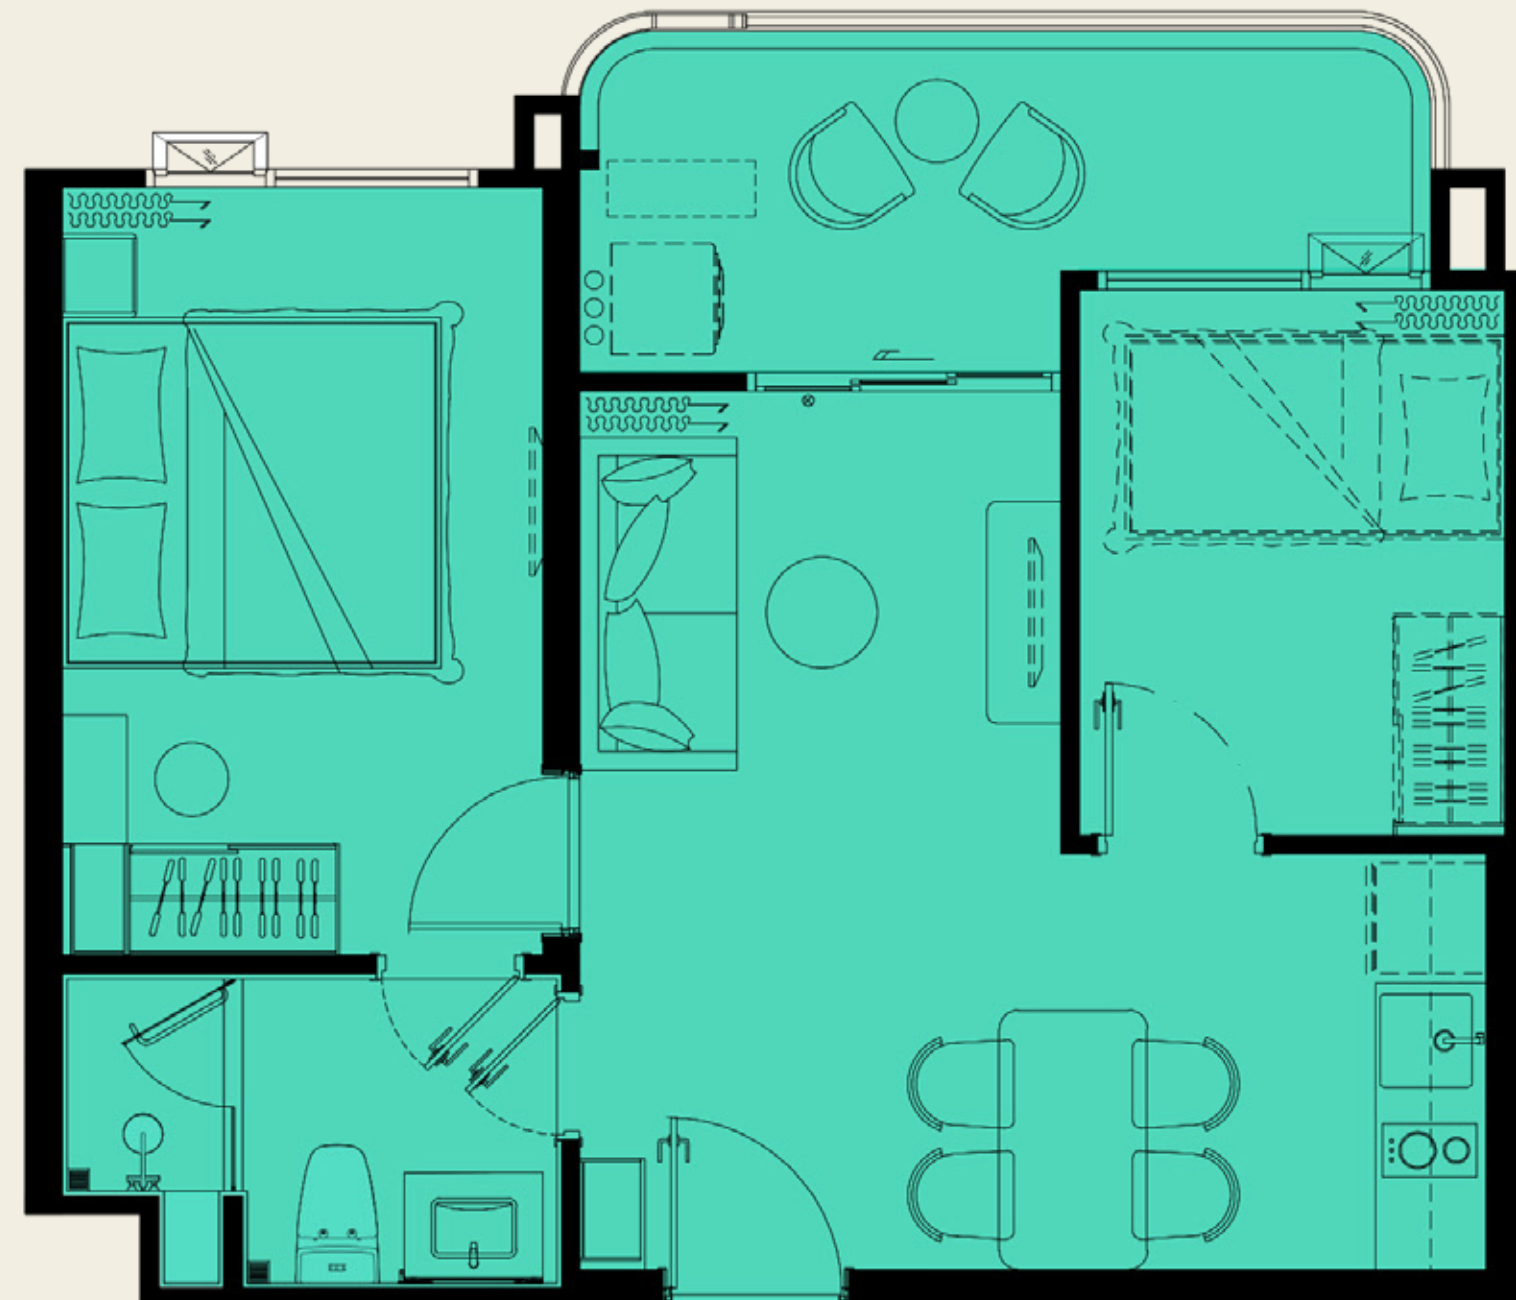

UNIT PLAN

The TITLE
vivana

1 BEDROOM PLUS 1

50.50 SQ.M.

COMPANY RESERVES THE RIGHT TO AMEND THE TERMS AND CONDITIONS OR WITHDRAW THE CARD, AT ANY TIME FOR ANY REASON, WITHOUT PRIOR NOTICE.

ASSETWISE  Rhom Bho Property

UNIT PLAN

The TITLE
vivana

1 BEDROOM PLUS 1M
50.50 SQ.M.

COMPANY RESERVES THE RIGHT TO AMEND THE TERMS AND CONDITIONS OR WITHDRAW THE CARD, AT ANY TIME FOR ANY REASON, WITHOUT PRIOR NOTICE.

ASSETWISE  Rhom Bho Property