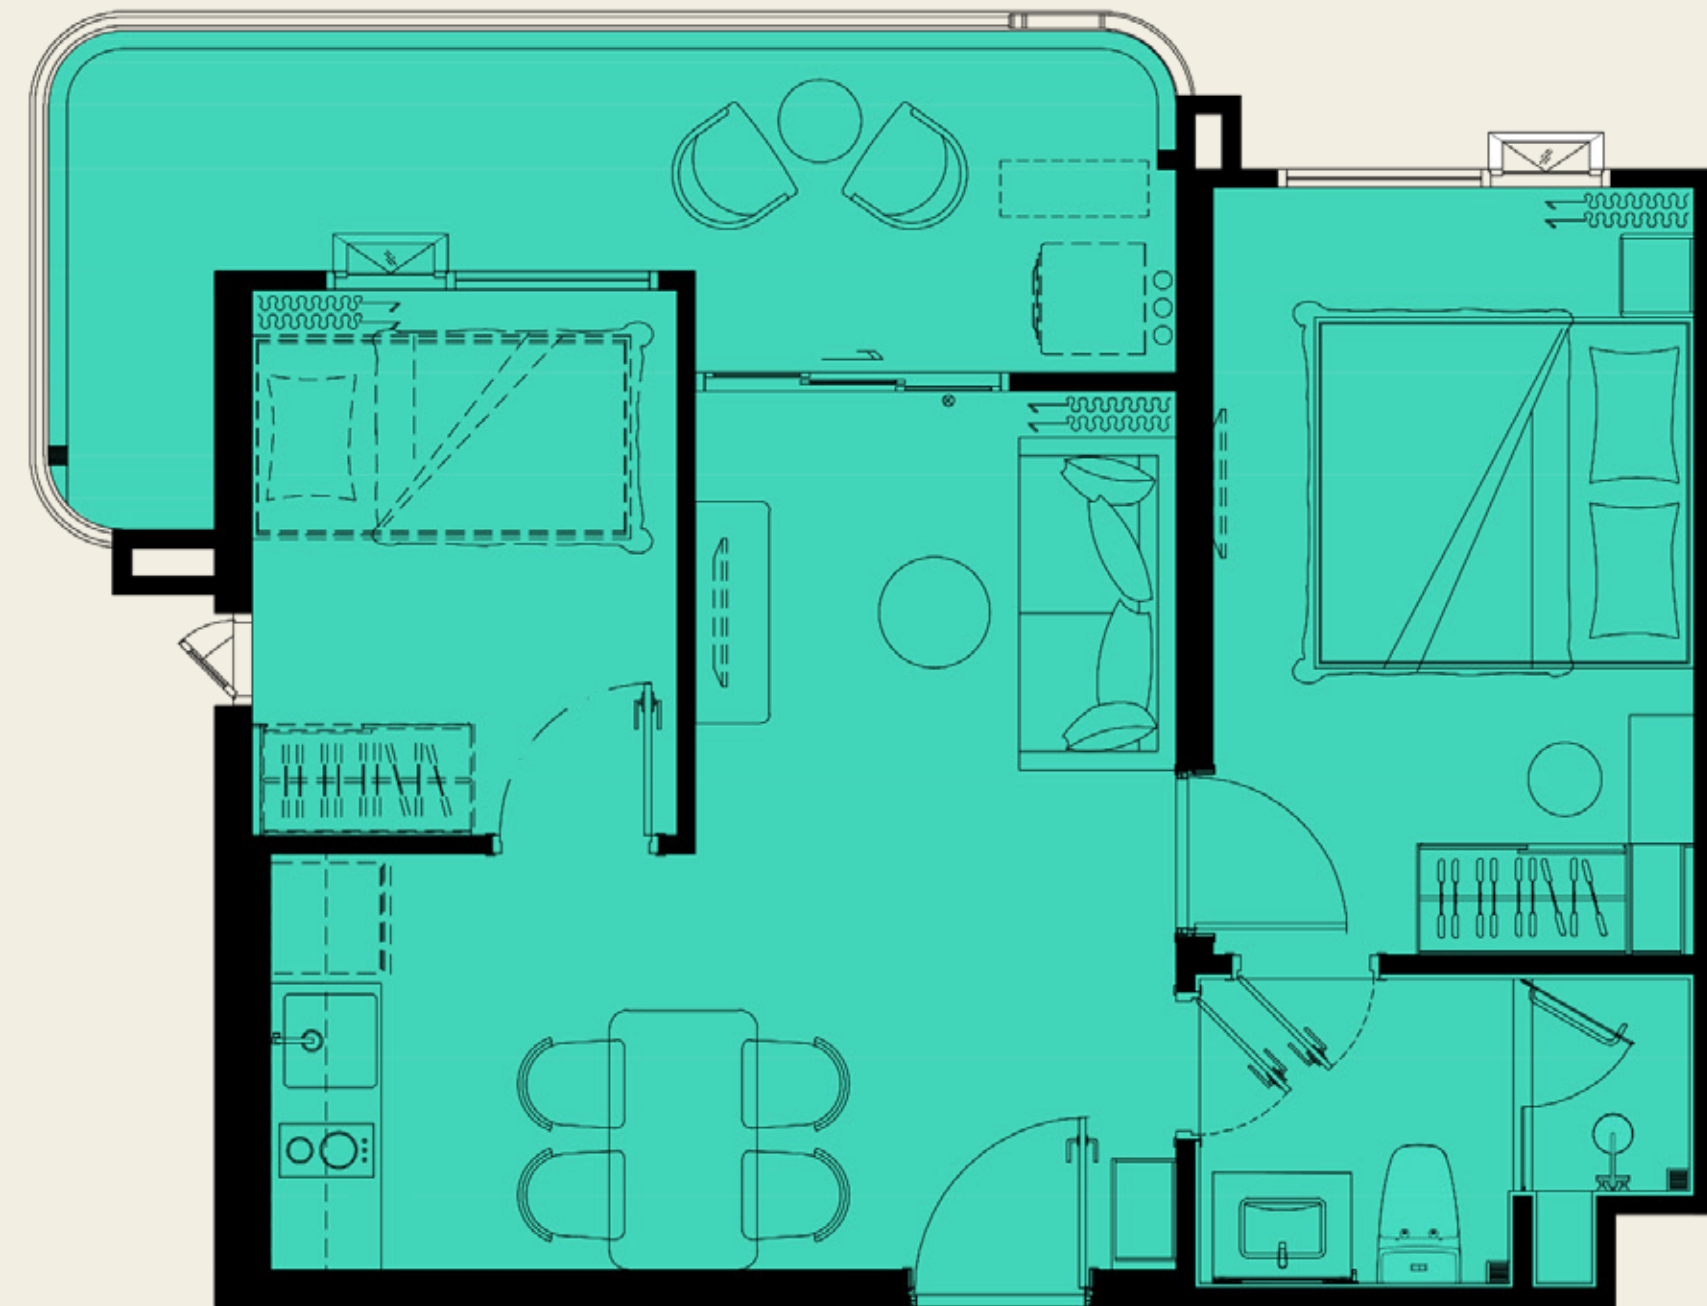

UNIT PLAN

The TITLE
vivana

1 BEDROOM PLUS 4
50.00 SQ.M.

COMPANY RESERVES THE RIGHT TO AMEND THE TERMS AND CONDITIONS OR WITHDRAW THE CARD, AT ANY TIME FOR ANY REASON, WITHOUT PRIOR NOTICE.

ASSETWISE  Rhom Bho Property

UNIT PLAN

The TITLE
vivana

1 BEDROOM PLUS 5
53.50 SQ.M.

COMPANY RESERVES THE RIGHT TO AMEND THE TERMS AND CONDITIONS OR WITHDRAW THE CARD, AT ANY TIME FOR ANY REASON, WITHOUT PRIOR NOTICE.

ASSETWISE  Rhom Bho Property